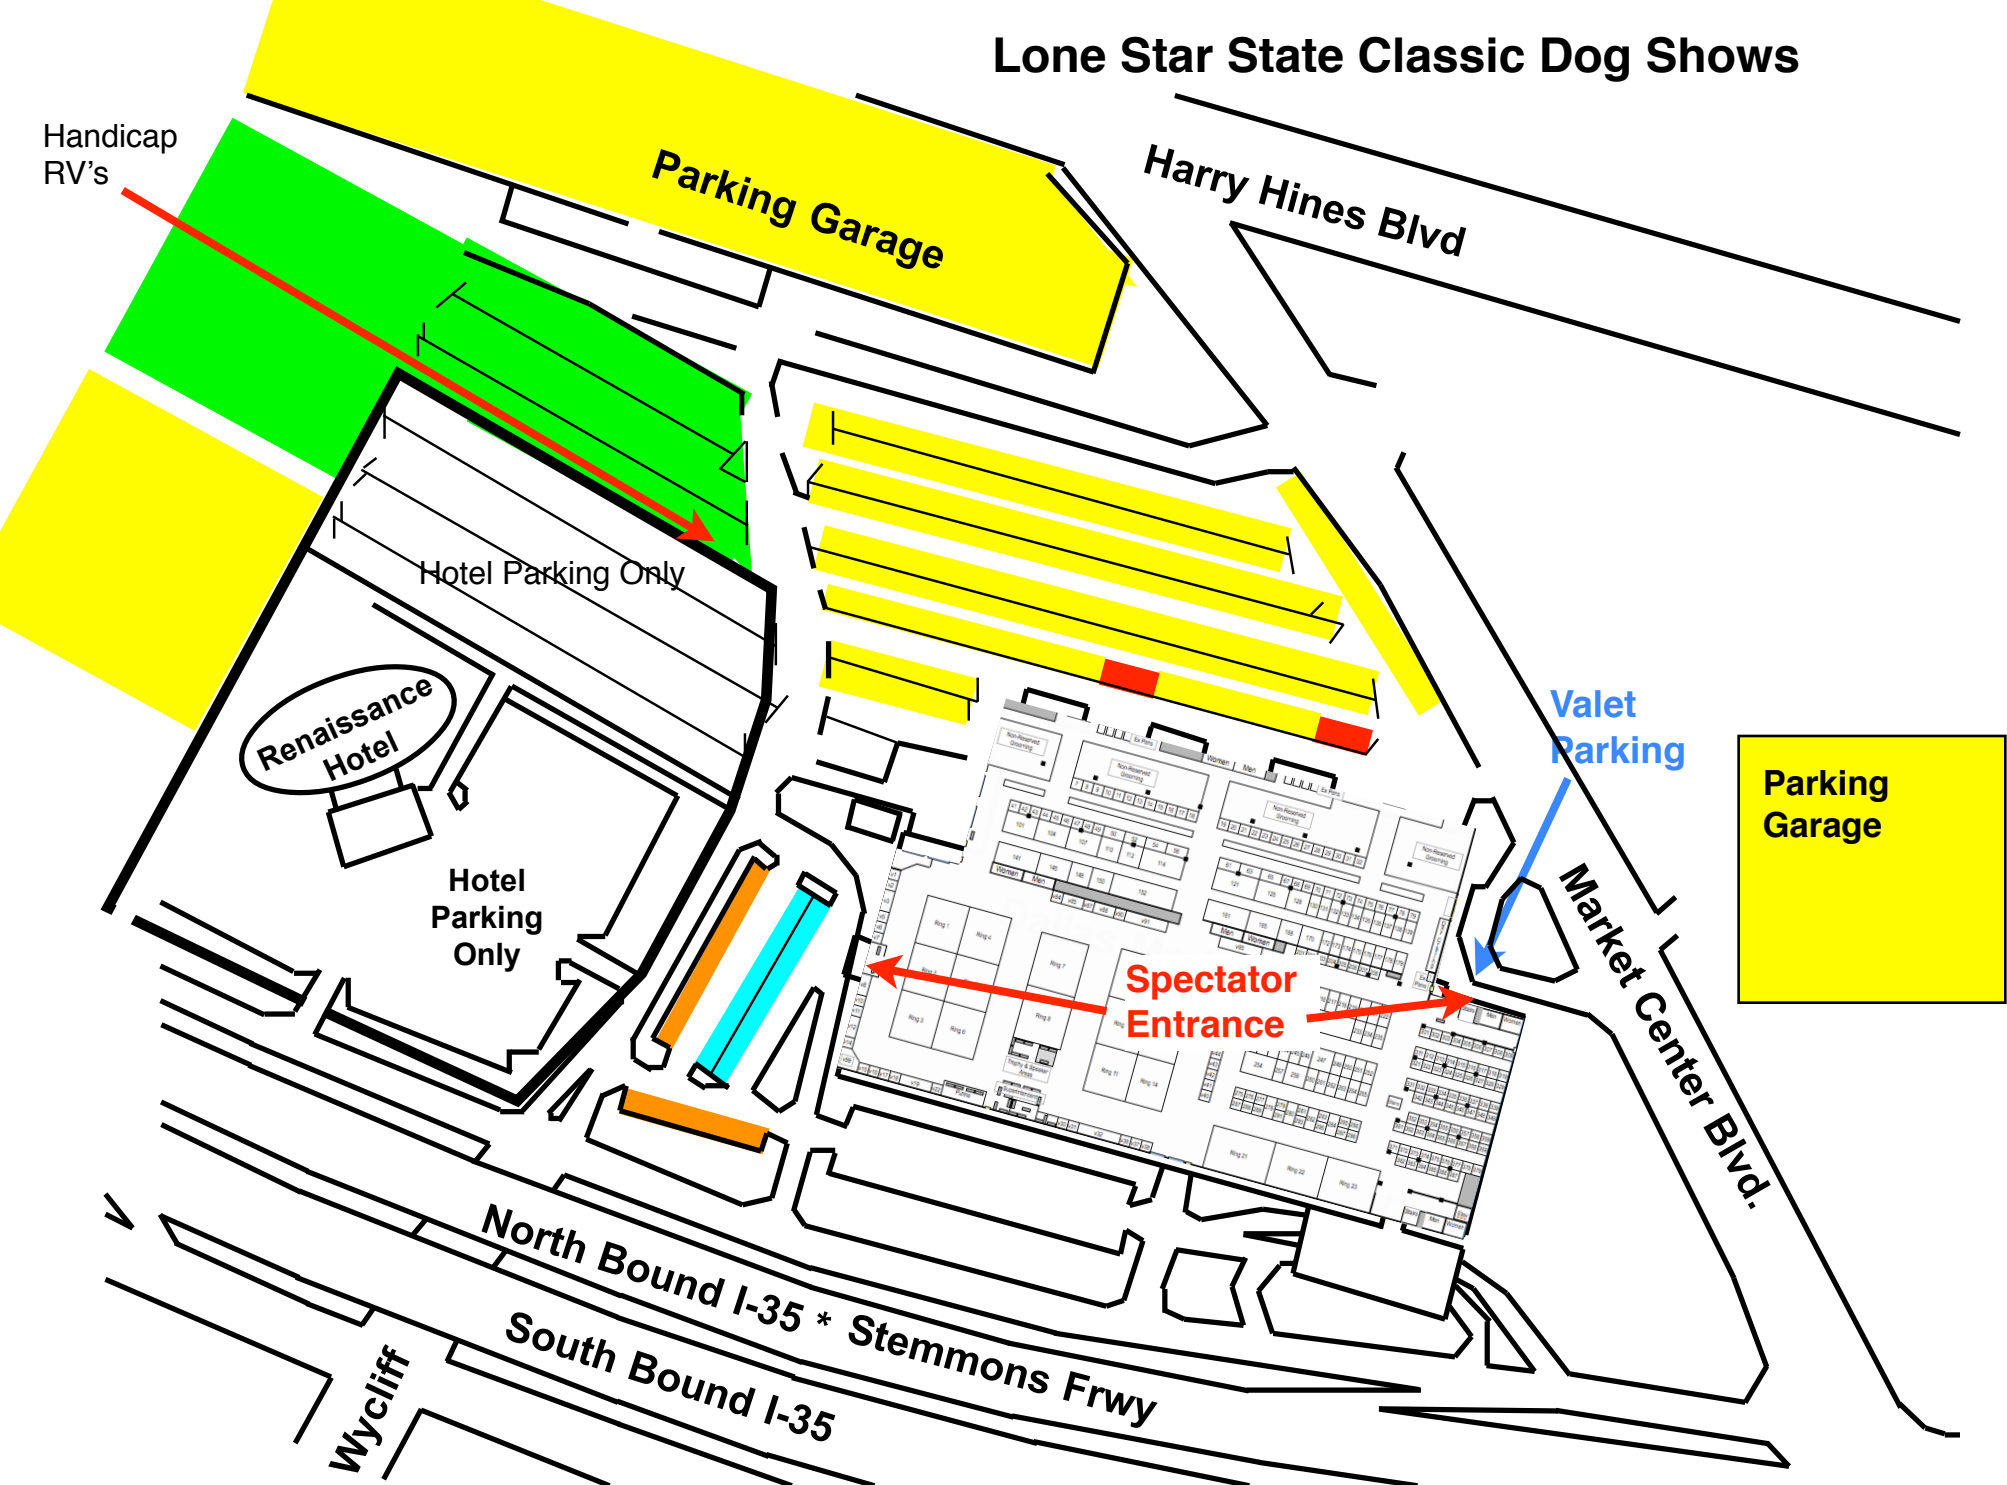

Lone Star State Classic Dog Shows

Handicap
RV's

Parking Garage

Harry Hines Blvd

Hotel Parking Only

Renaissance
Hotel

Hotel
Parking
Only

Valet
Parking

Parking
Garage

Spectator
Entrance

Market Center Blvd.

North Bound I-35 * Stemmons Frwy
South Bound I-35

Wycliff

- Handicap
- Show Official
- Unloading/Loading
- Public
- RV's