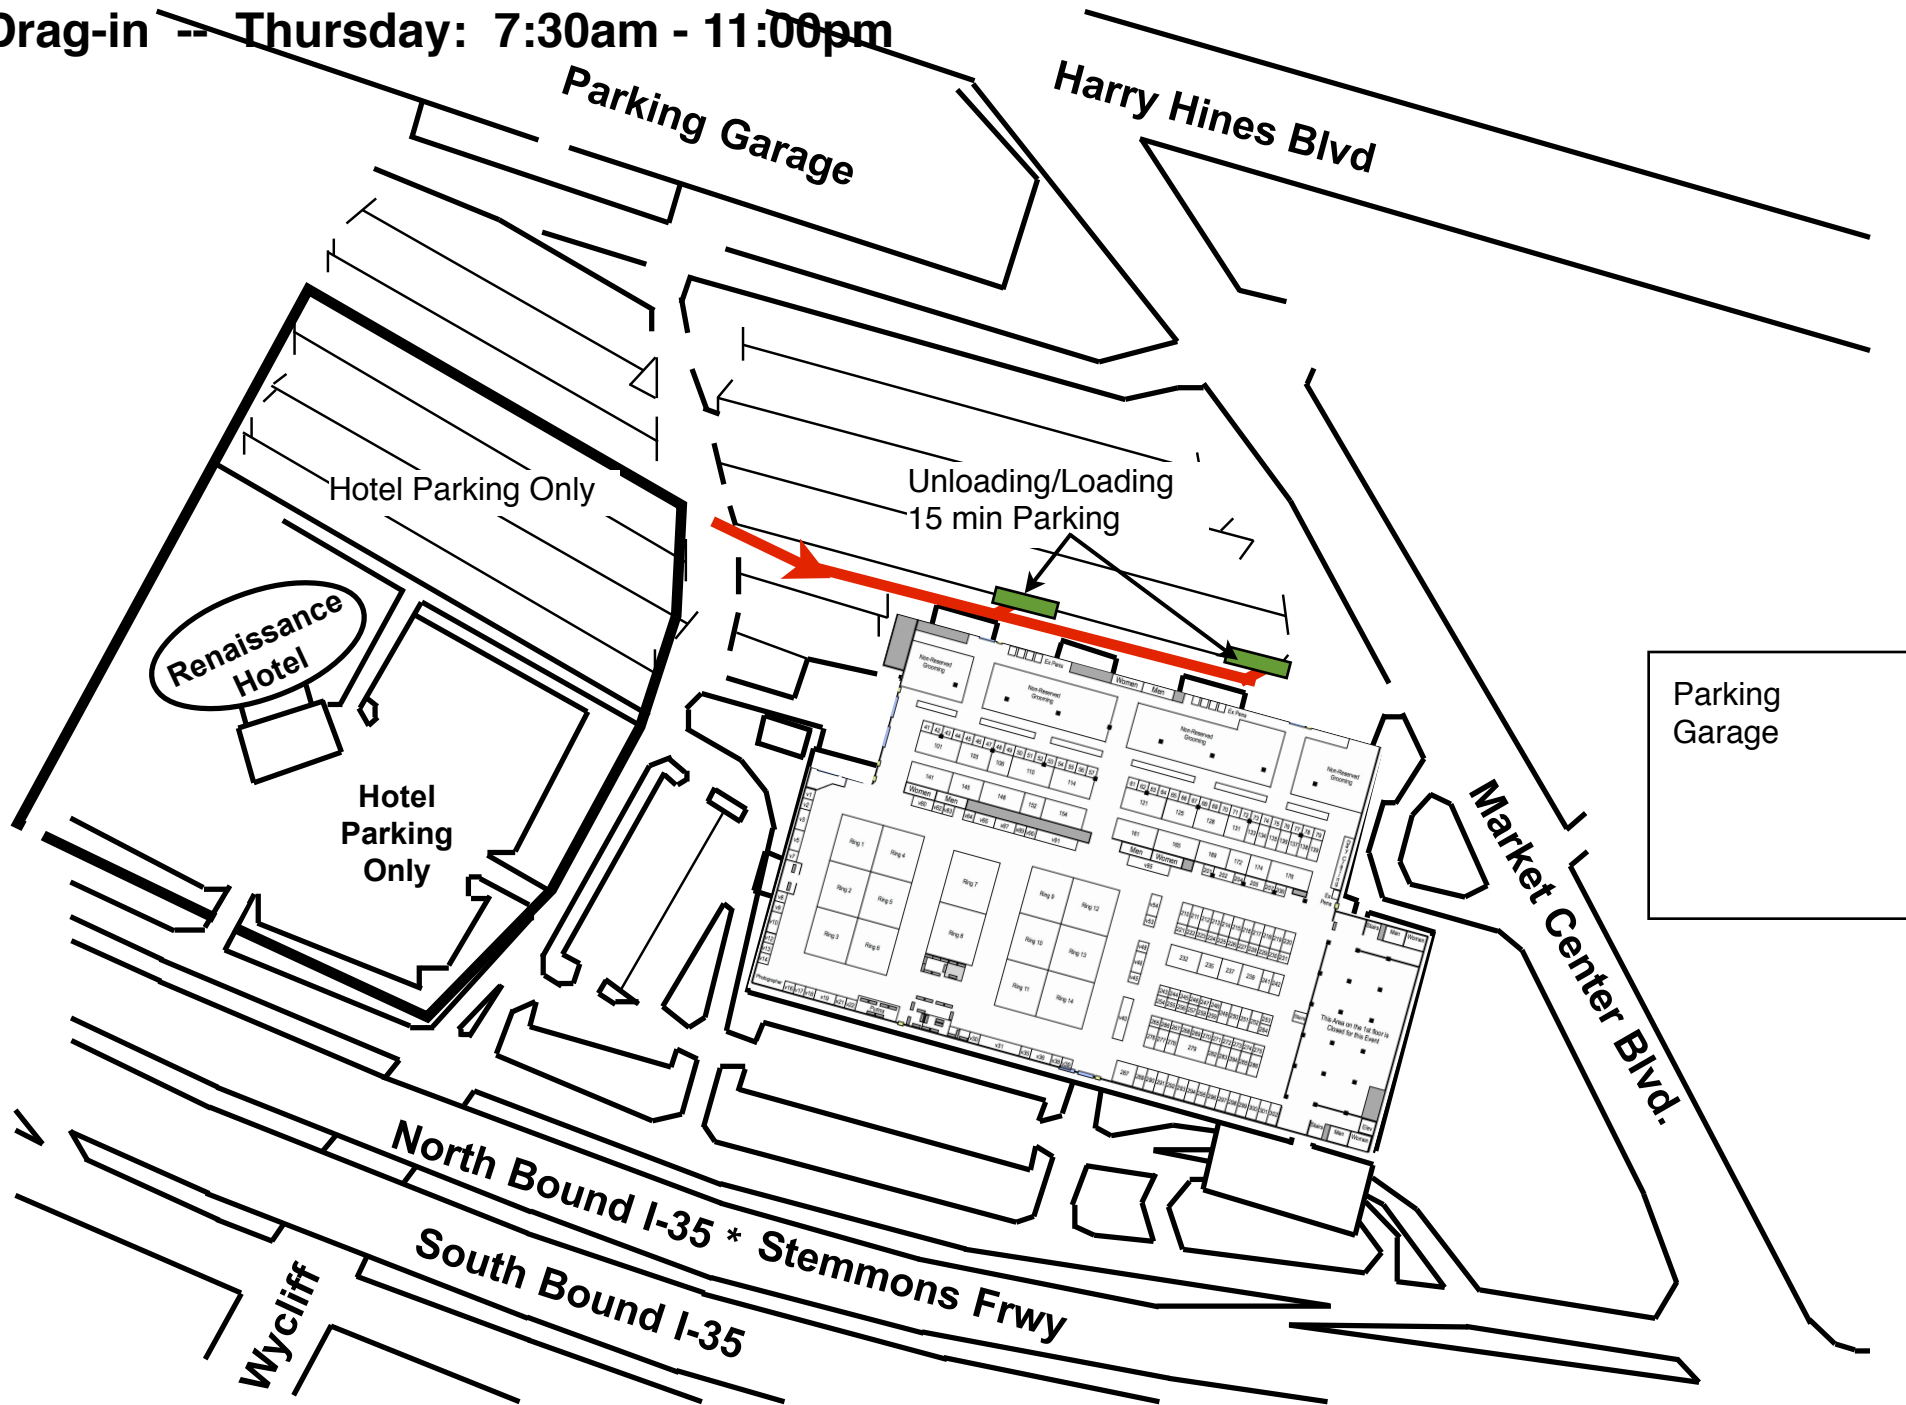

Reserve #1 - 199 & Non-Reserved Grooming:

Drag-in -- Thursday: 7:30am - 11:00pm

Lone Star State Classic Dog Shows