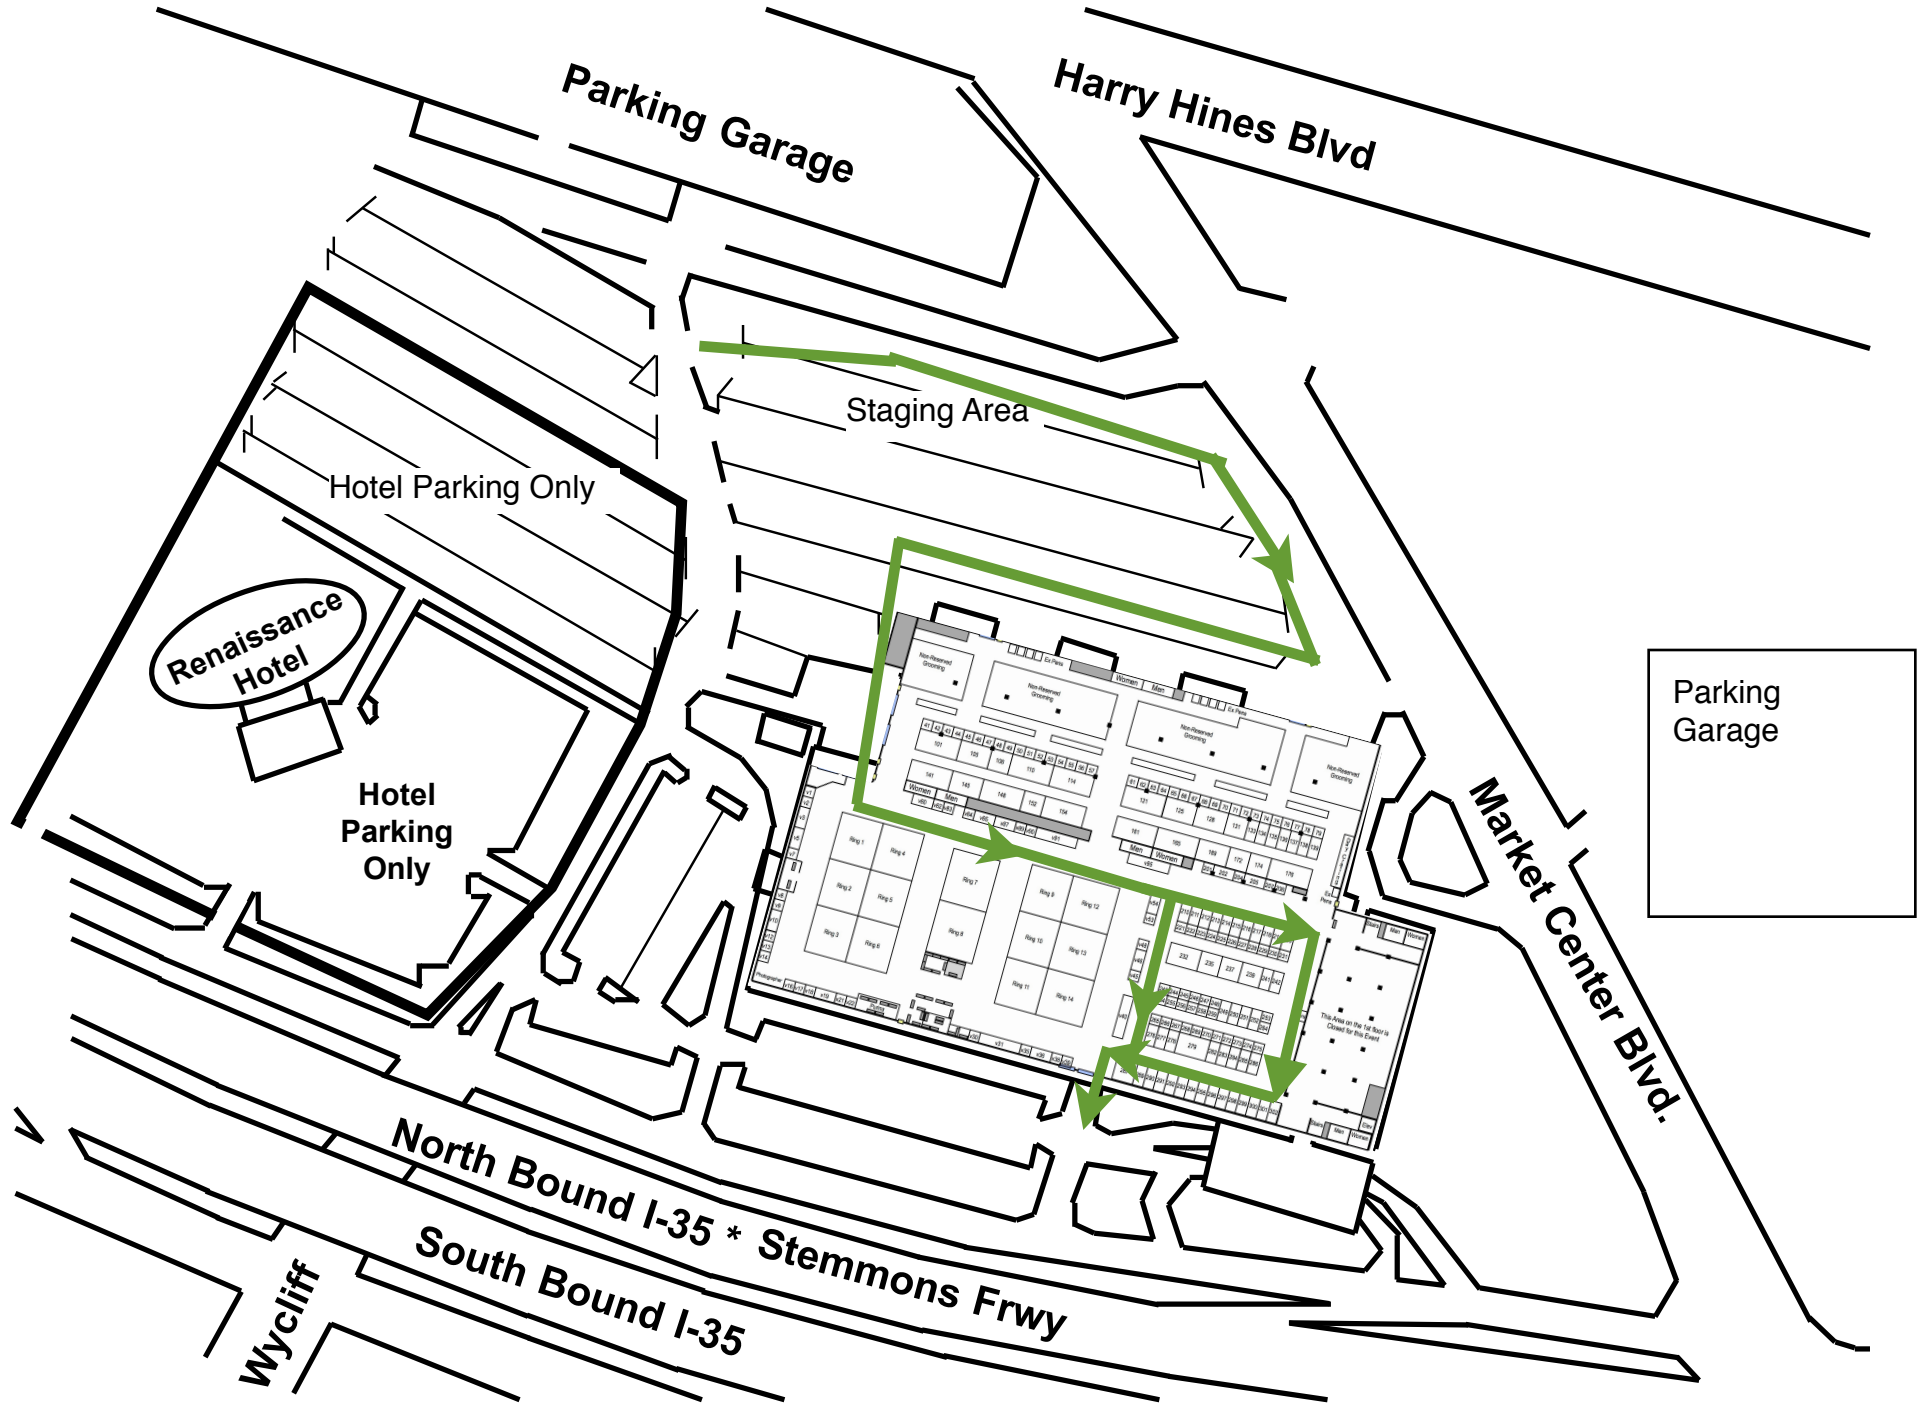

Reserved Grooming #200 - 399 Drive-in -- Thursday: 7:30am - 9:30am

Lone Star State Classic Dog Shows