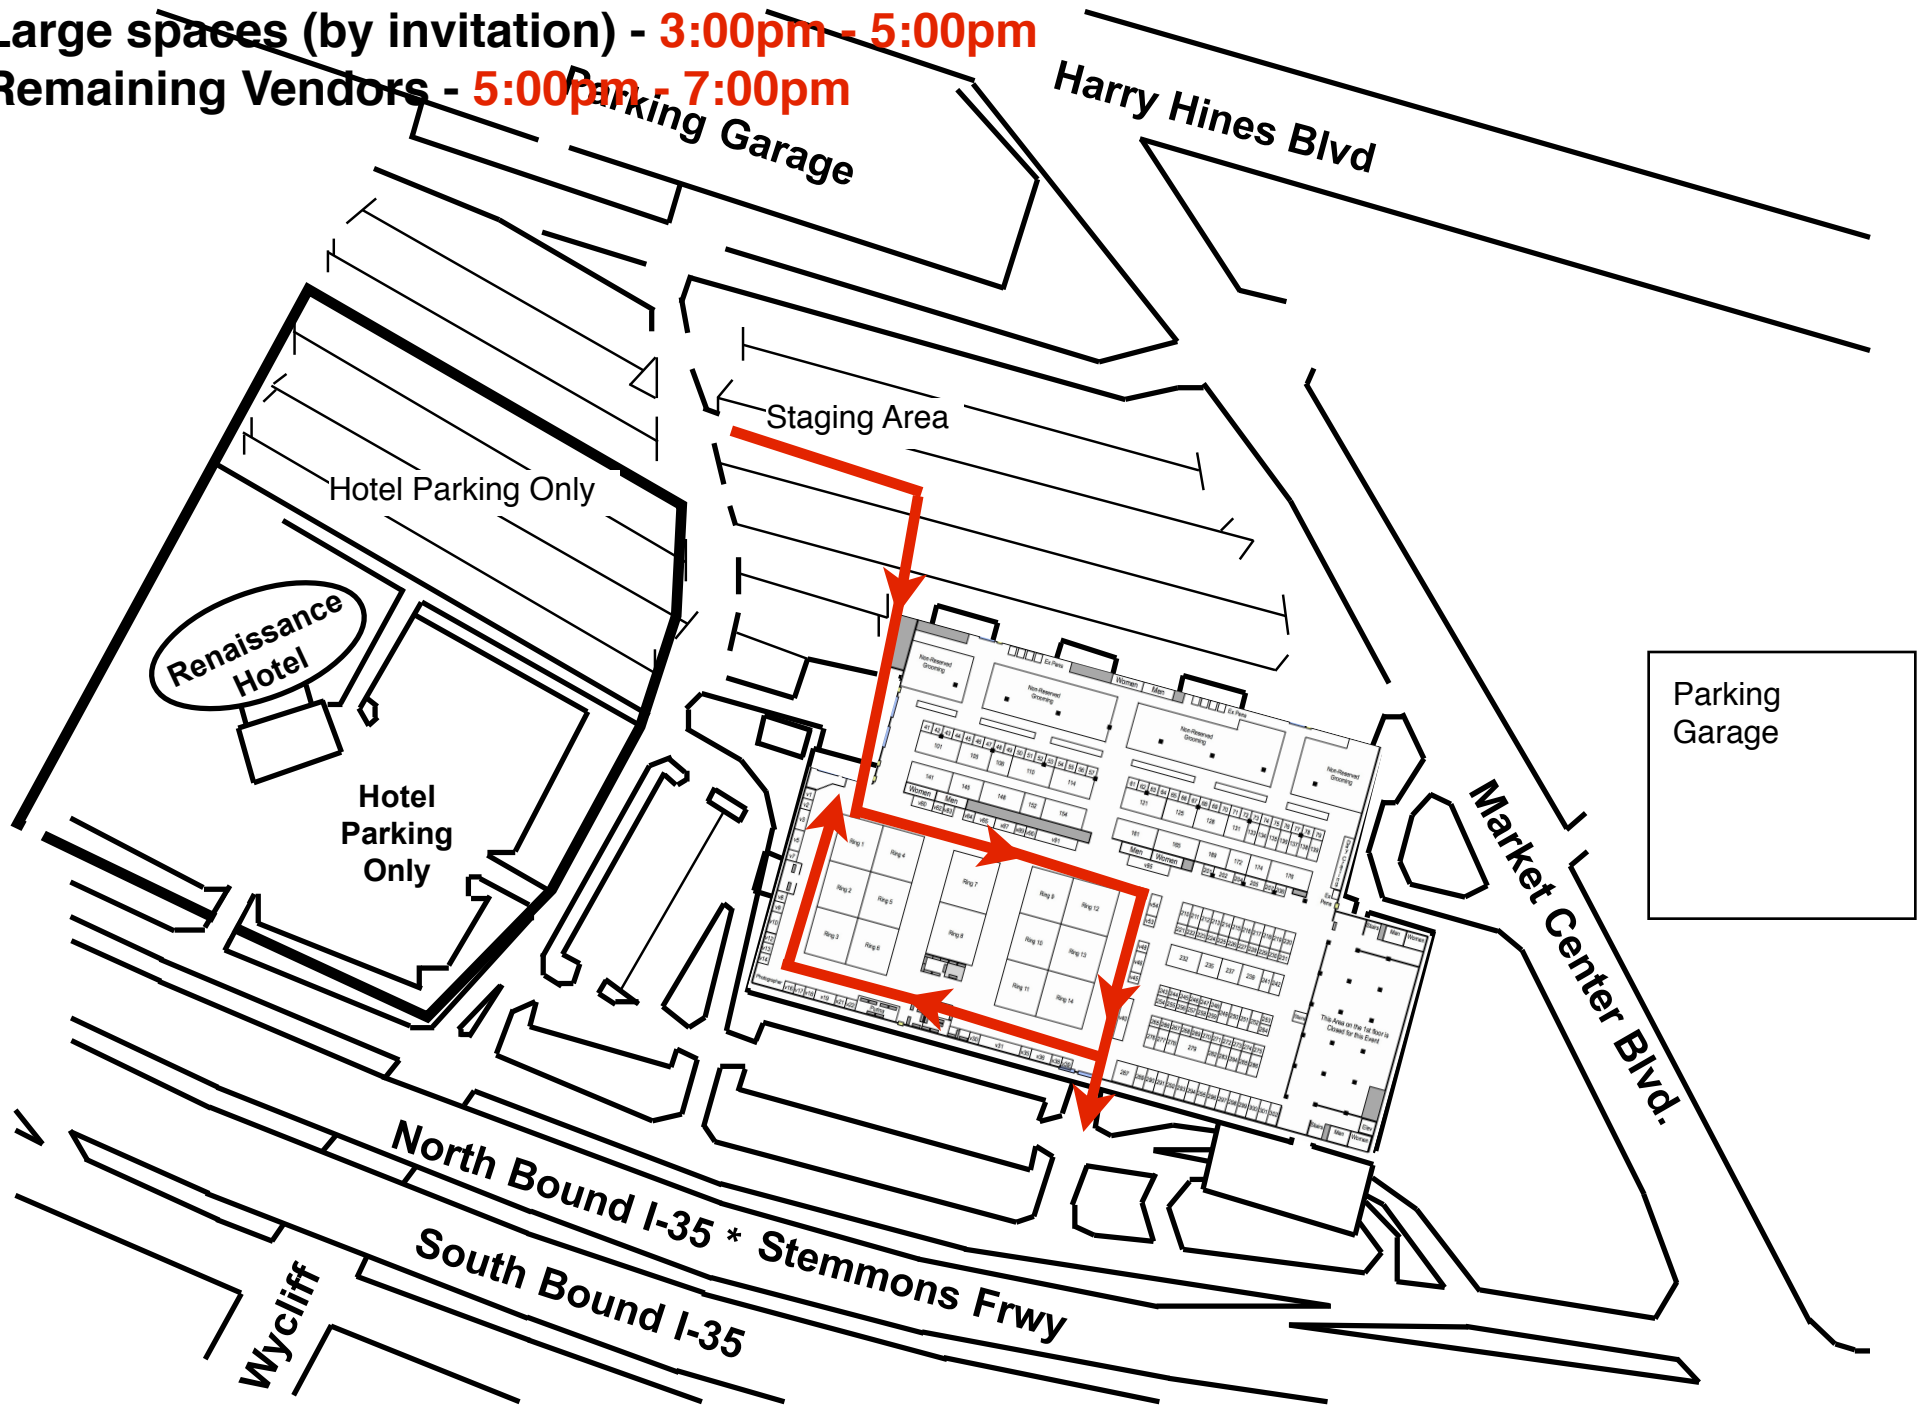

Vendor Drive-in -- Wednesday:

Large spaces (by invitation) - 3:00pm - 5:00pm

Remaining Vendors - 5:00pm - 7:00pm

Lone Star State Classic Dog Shows