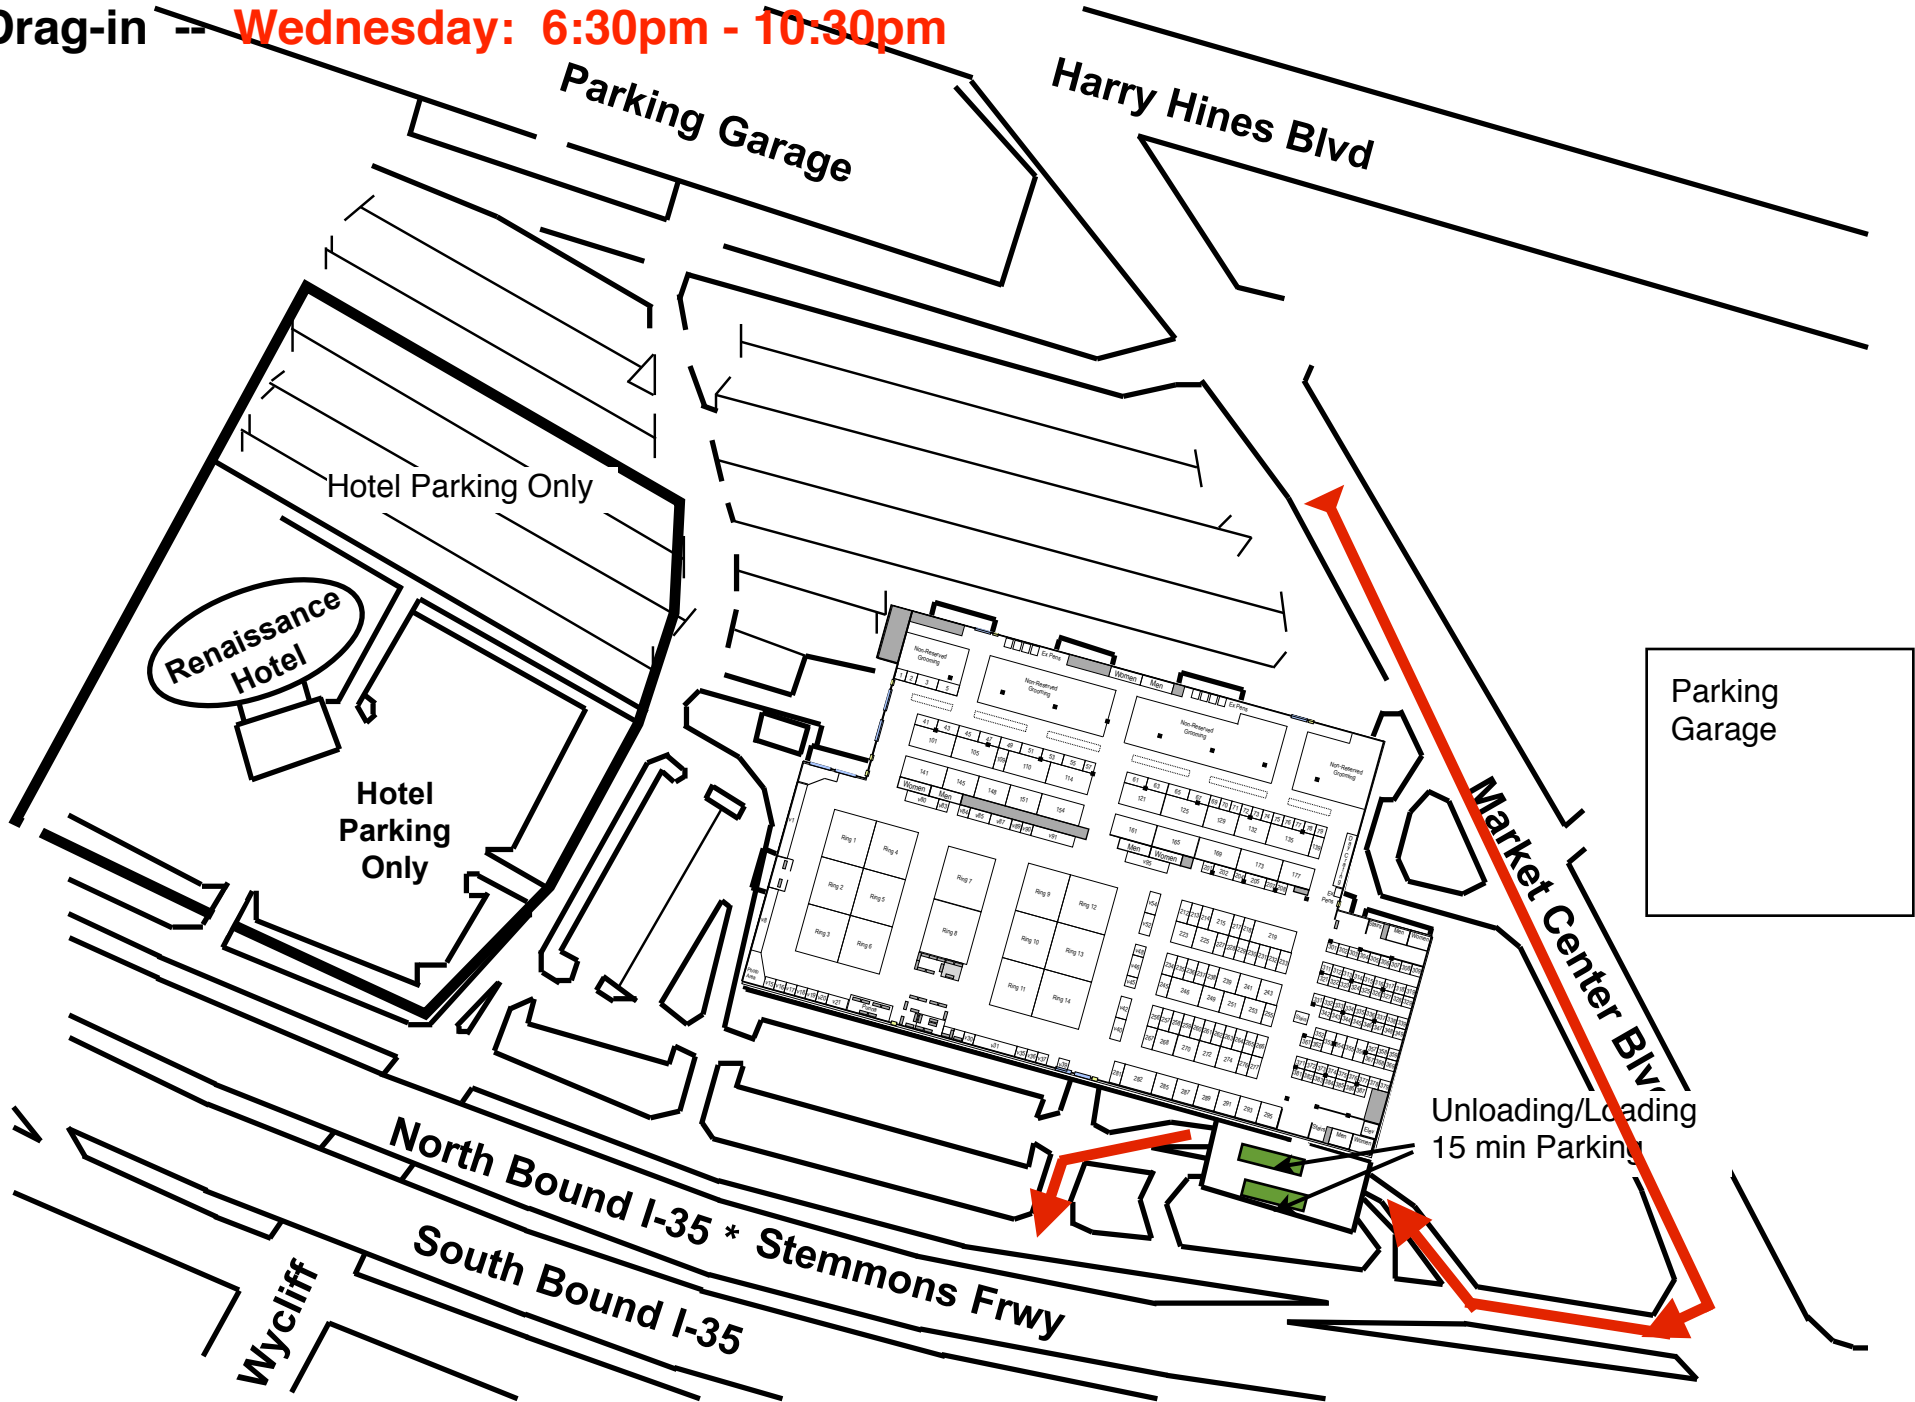

Reserve Grooming #200 - 399:

Drag-in -- **Wednesday: 6:30pm - 10:30pm**

Lone Star State Classic Dog Shows