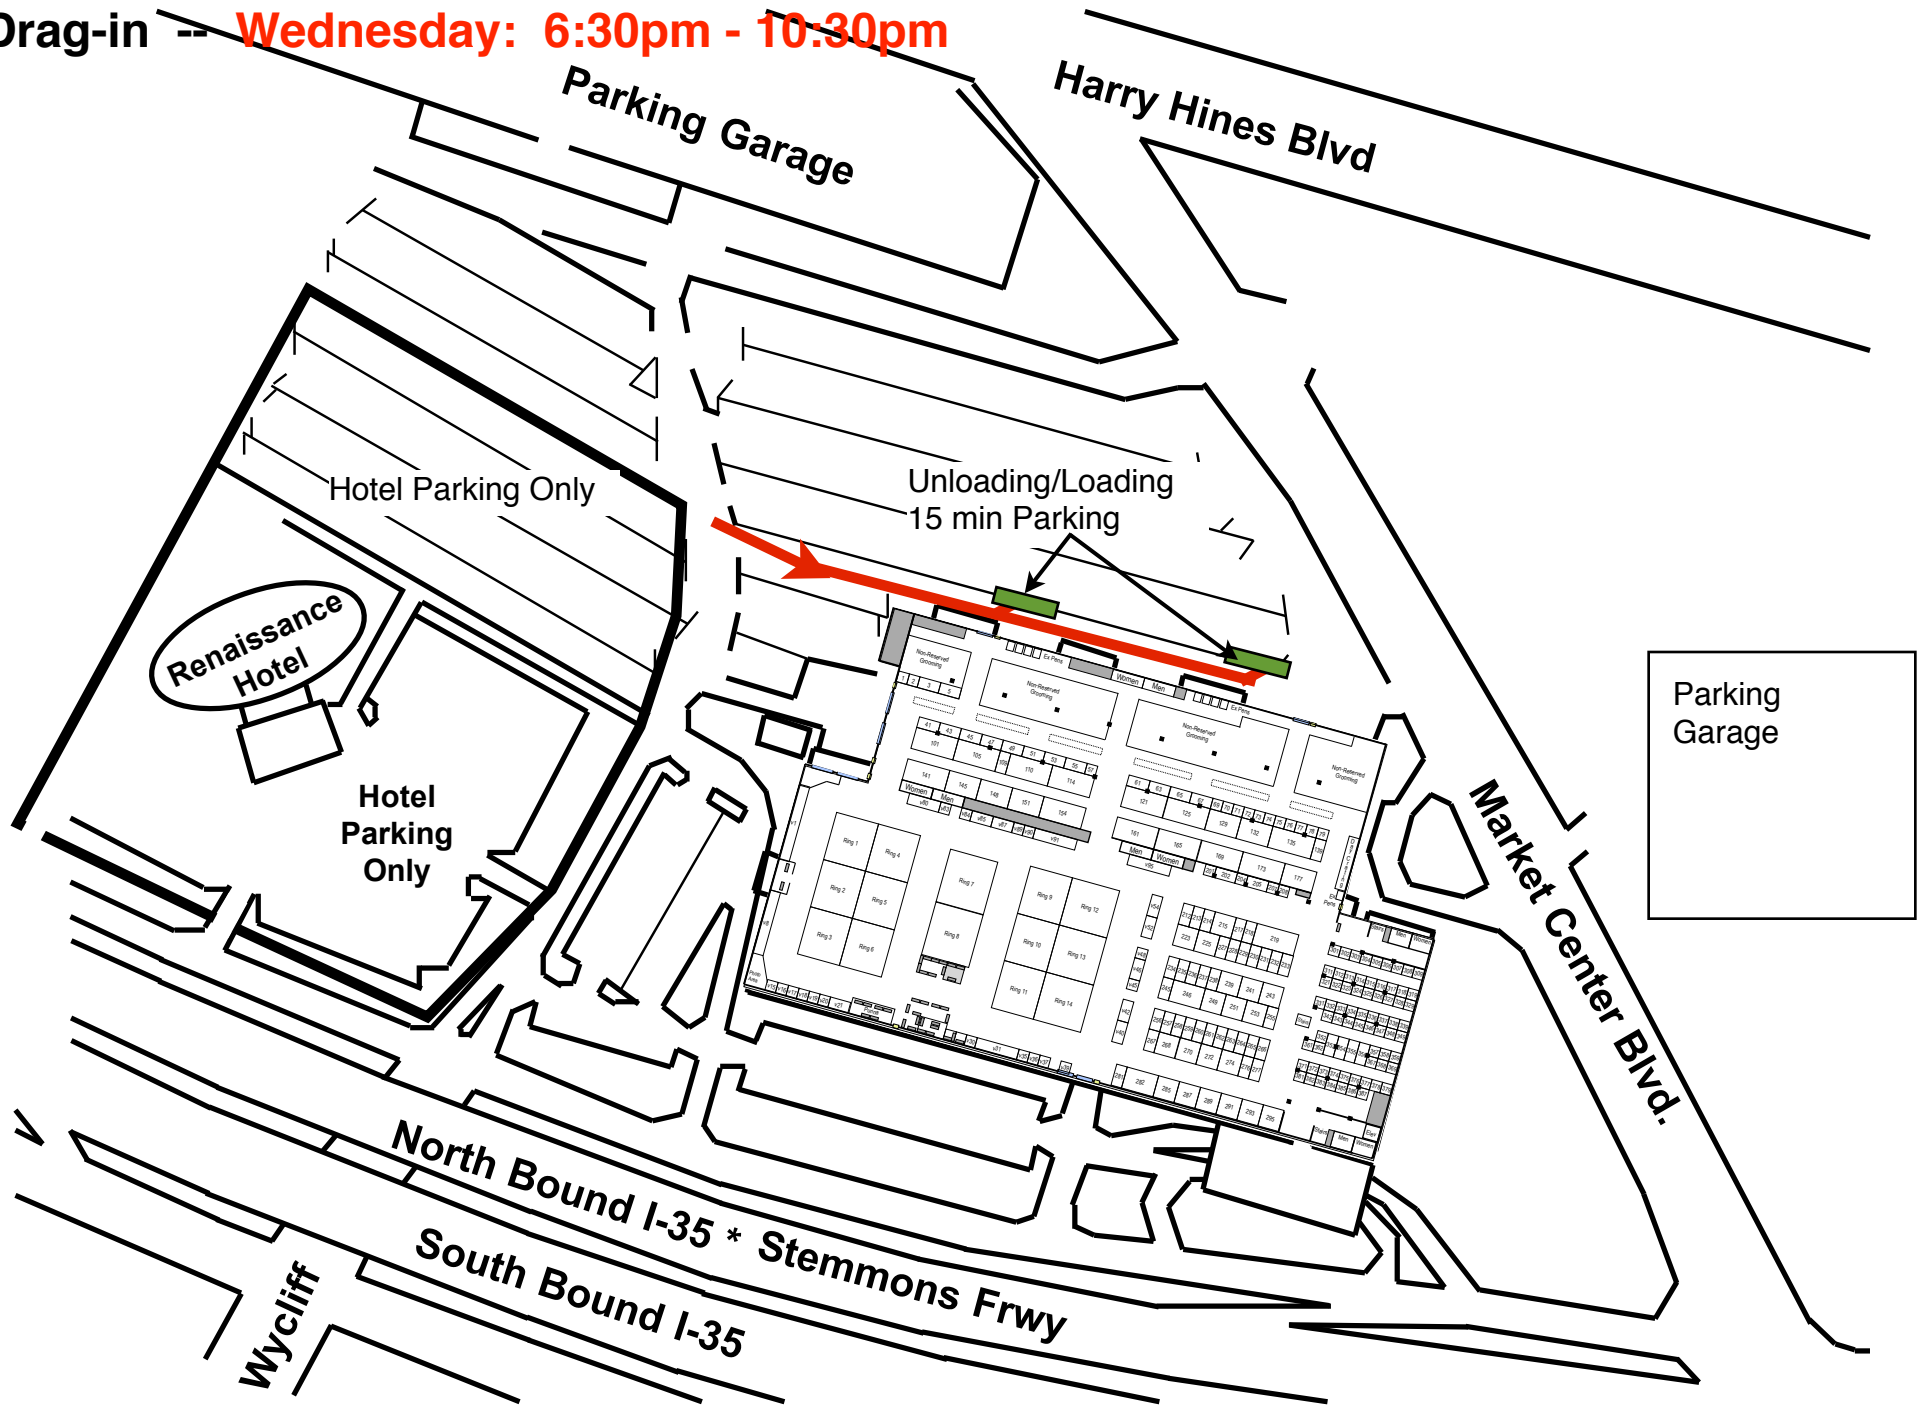

Reserve #1 - 199 & Non-Reserved Grooming:

Drag-in -- **Wednesday: 6:30pm - 10:30pm**

Lone Star State Classic Dog Shows