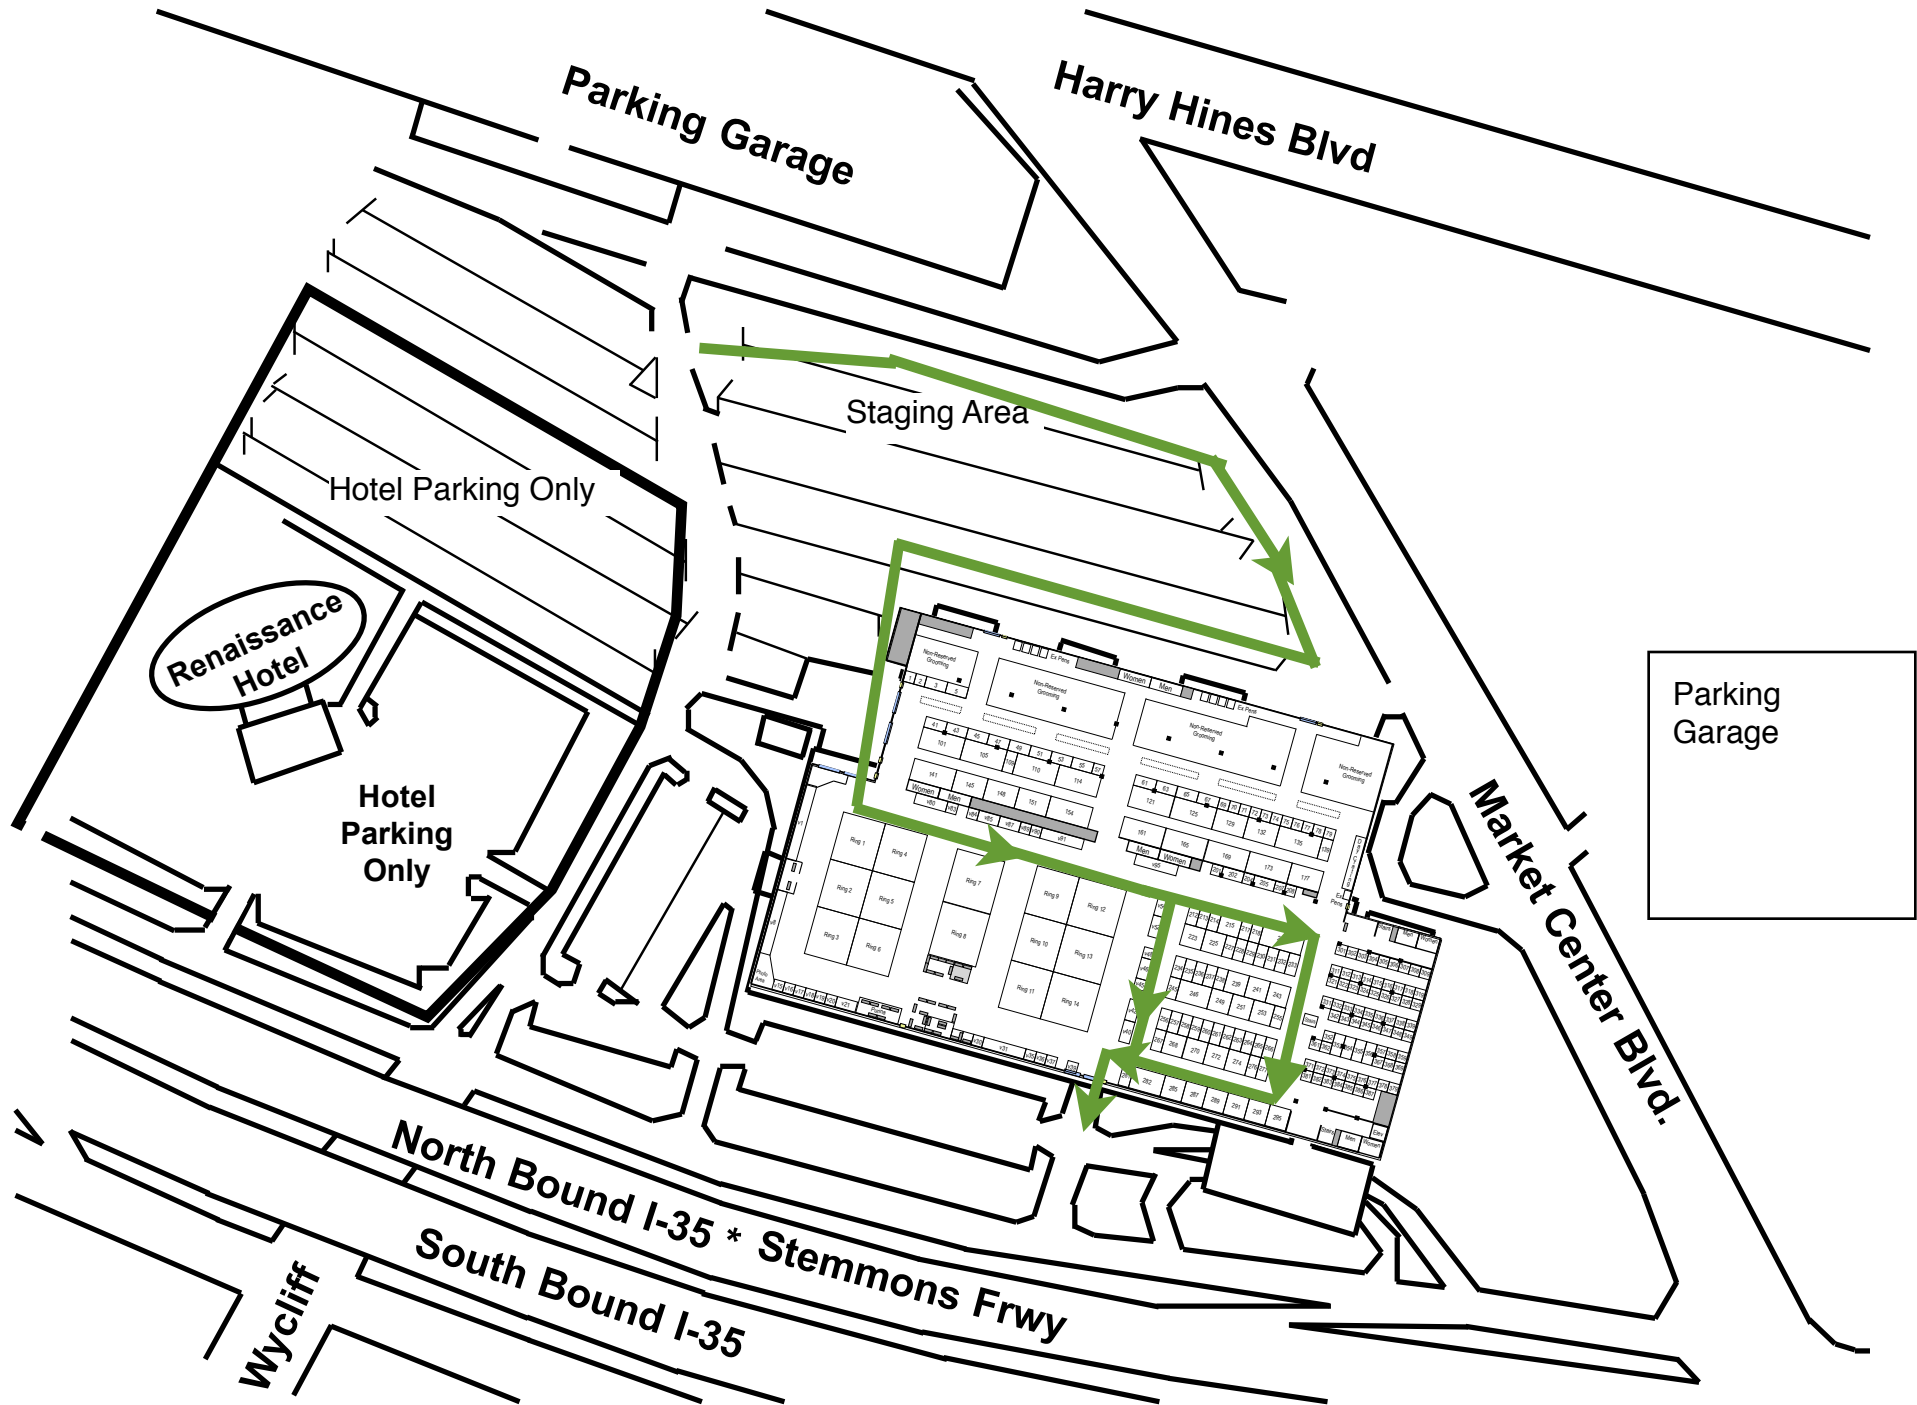

Reserved Grooming #200 - 399 Drive-in -- **Wednesday: 6:30pm - 8:30am**

Lone Star State Classic Dog Shows