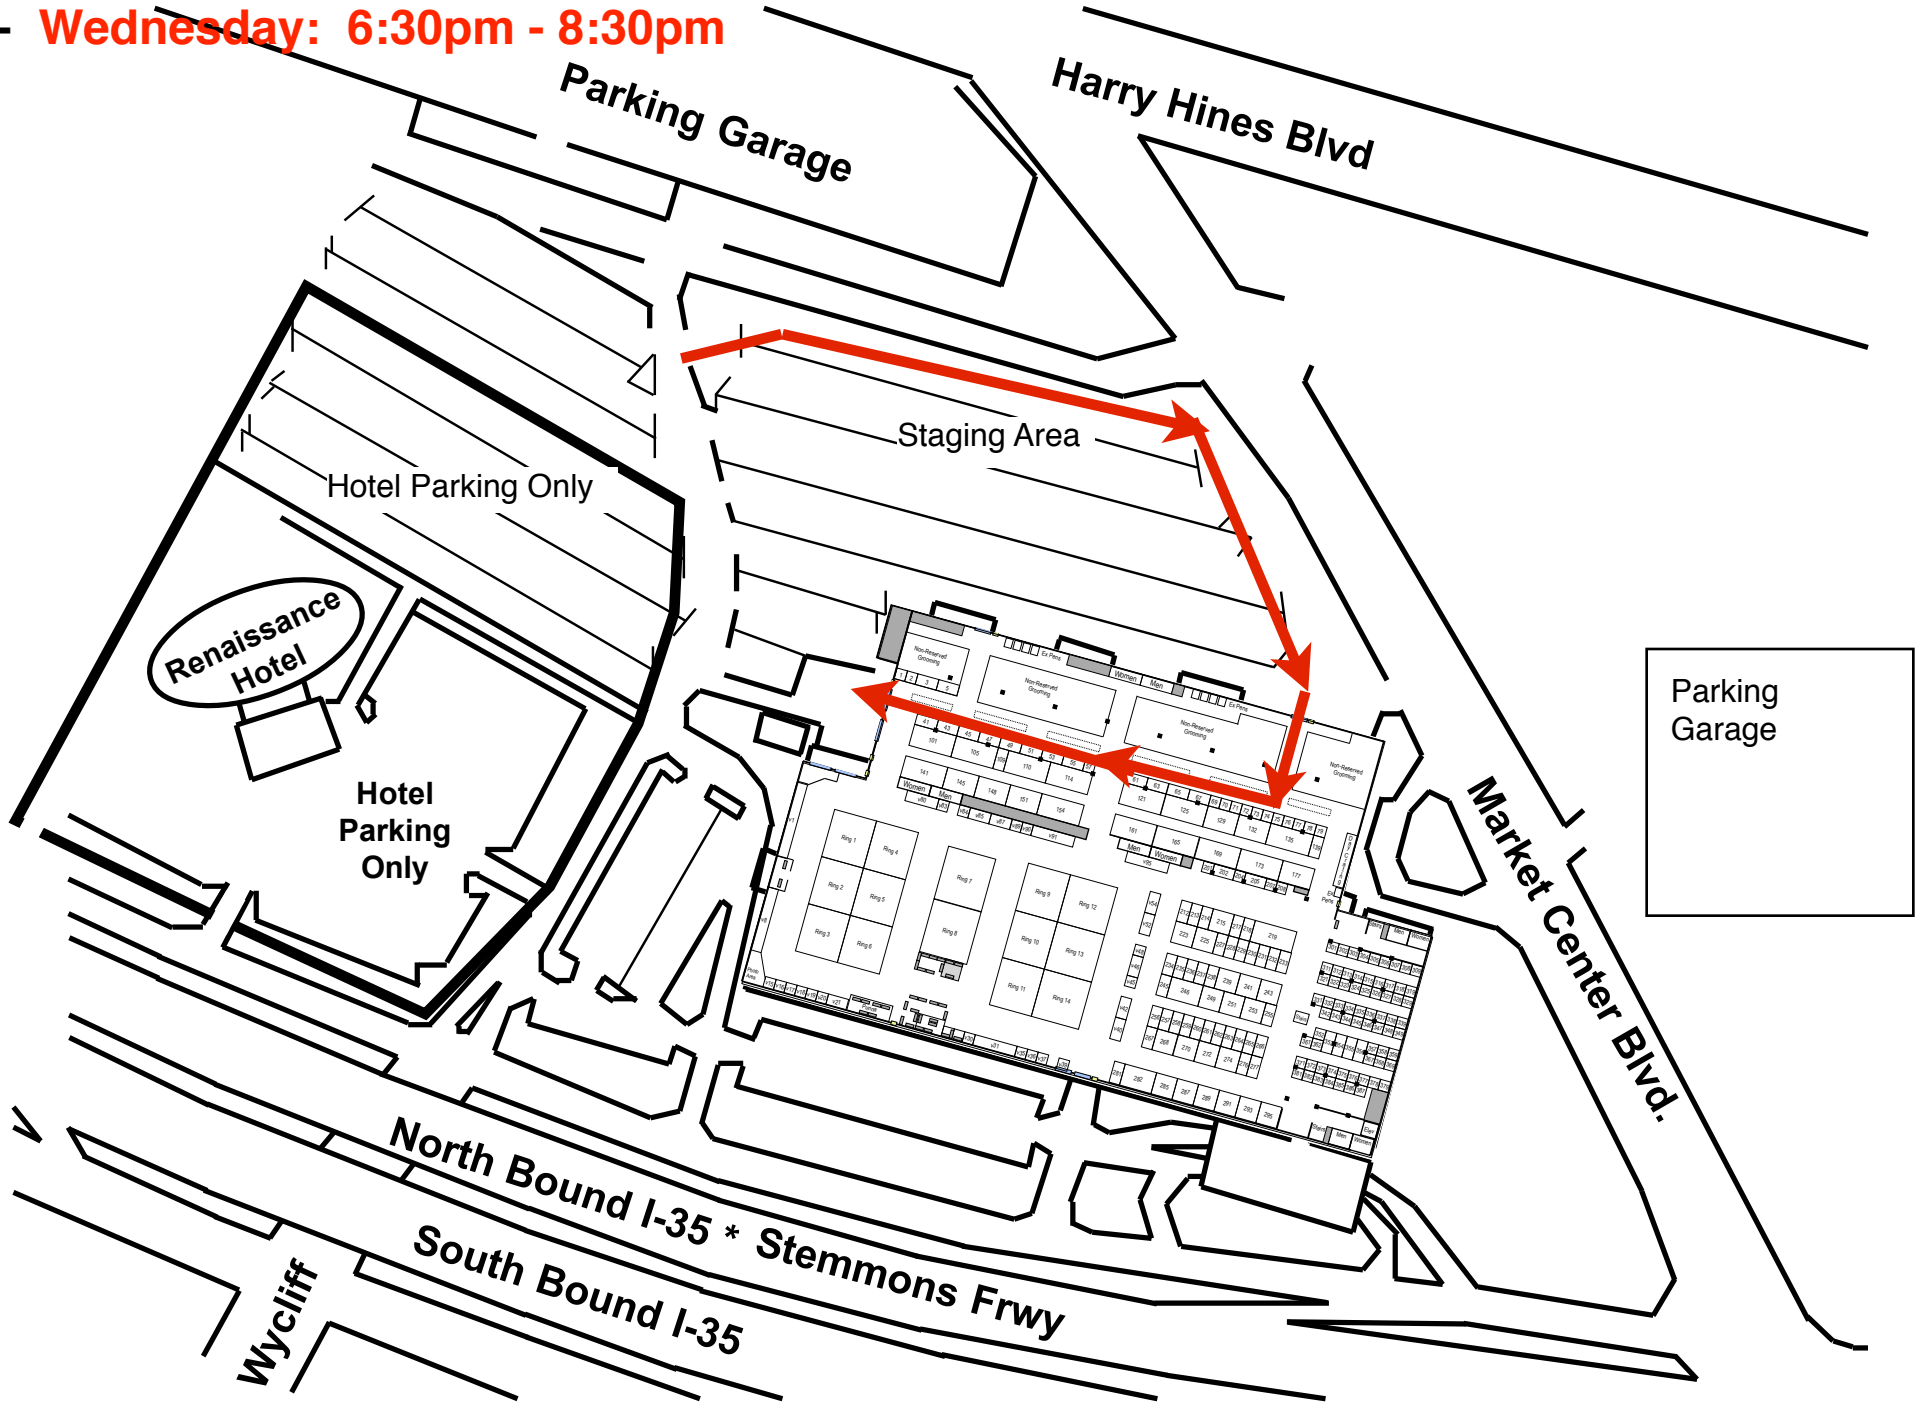

Reserved Grooming #1 - 199 & Non-Reserved Drive-in

-- **Wednesday: 6:30pm - 8:30pm**

Lone Star State Classic Dog Shows