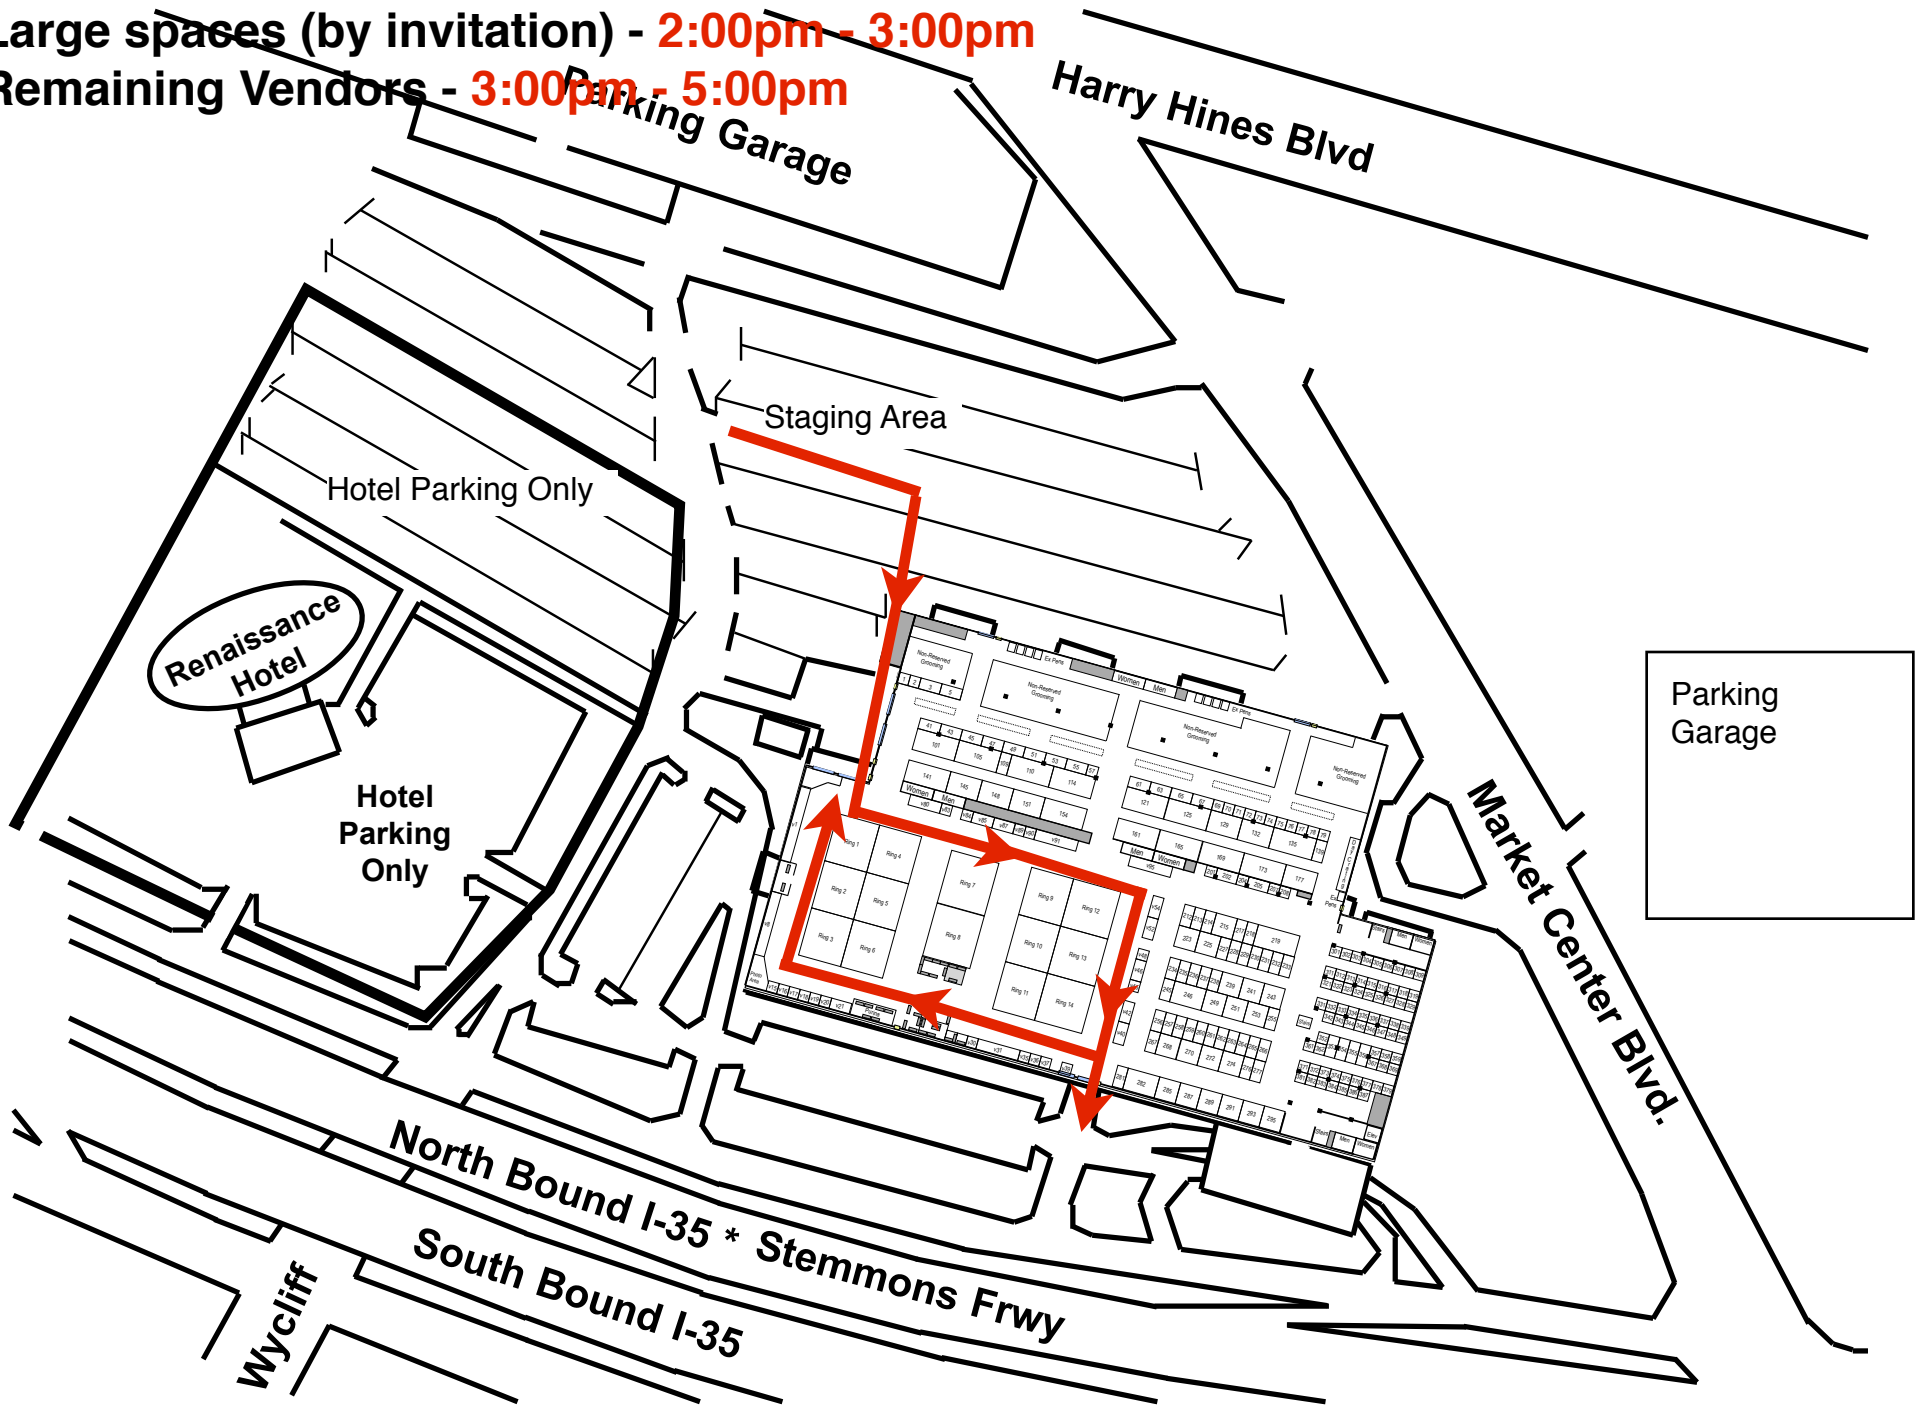

Vendor Drive-in -- Wednesday:

Large spaces (by invitation) - 2:00pm - 3:00pm

Remaining Vendors - 3:00pm - 5:00pm

Lone Star State Classic Dog Shows