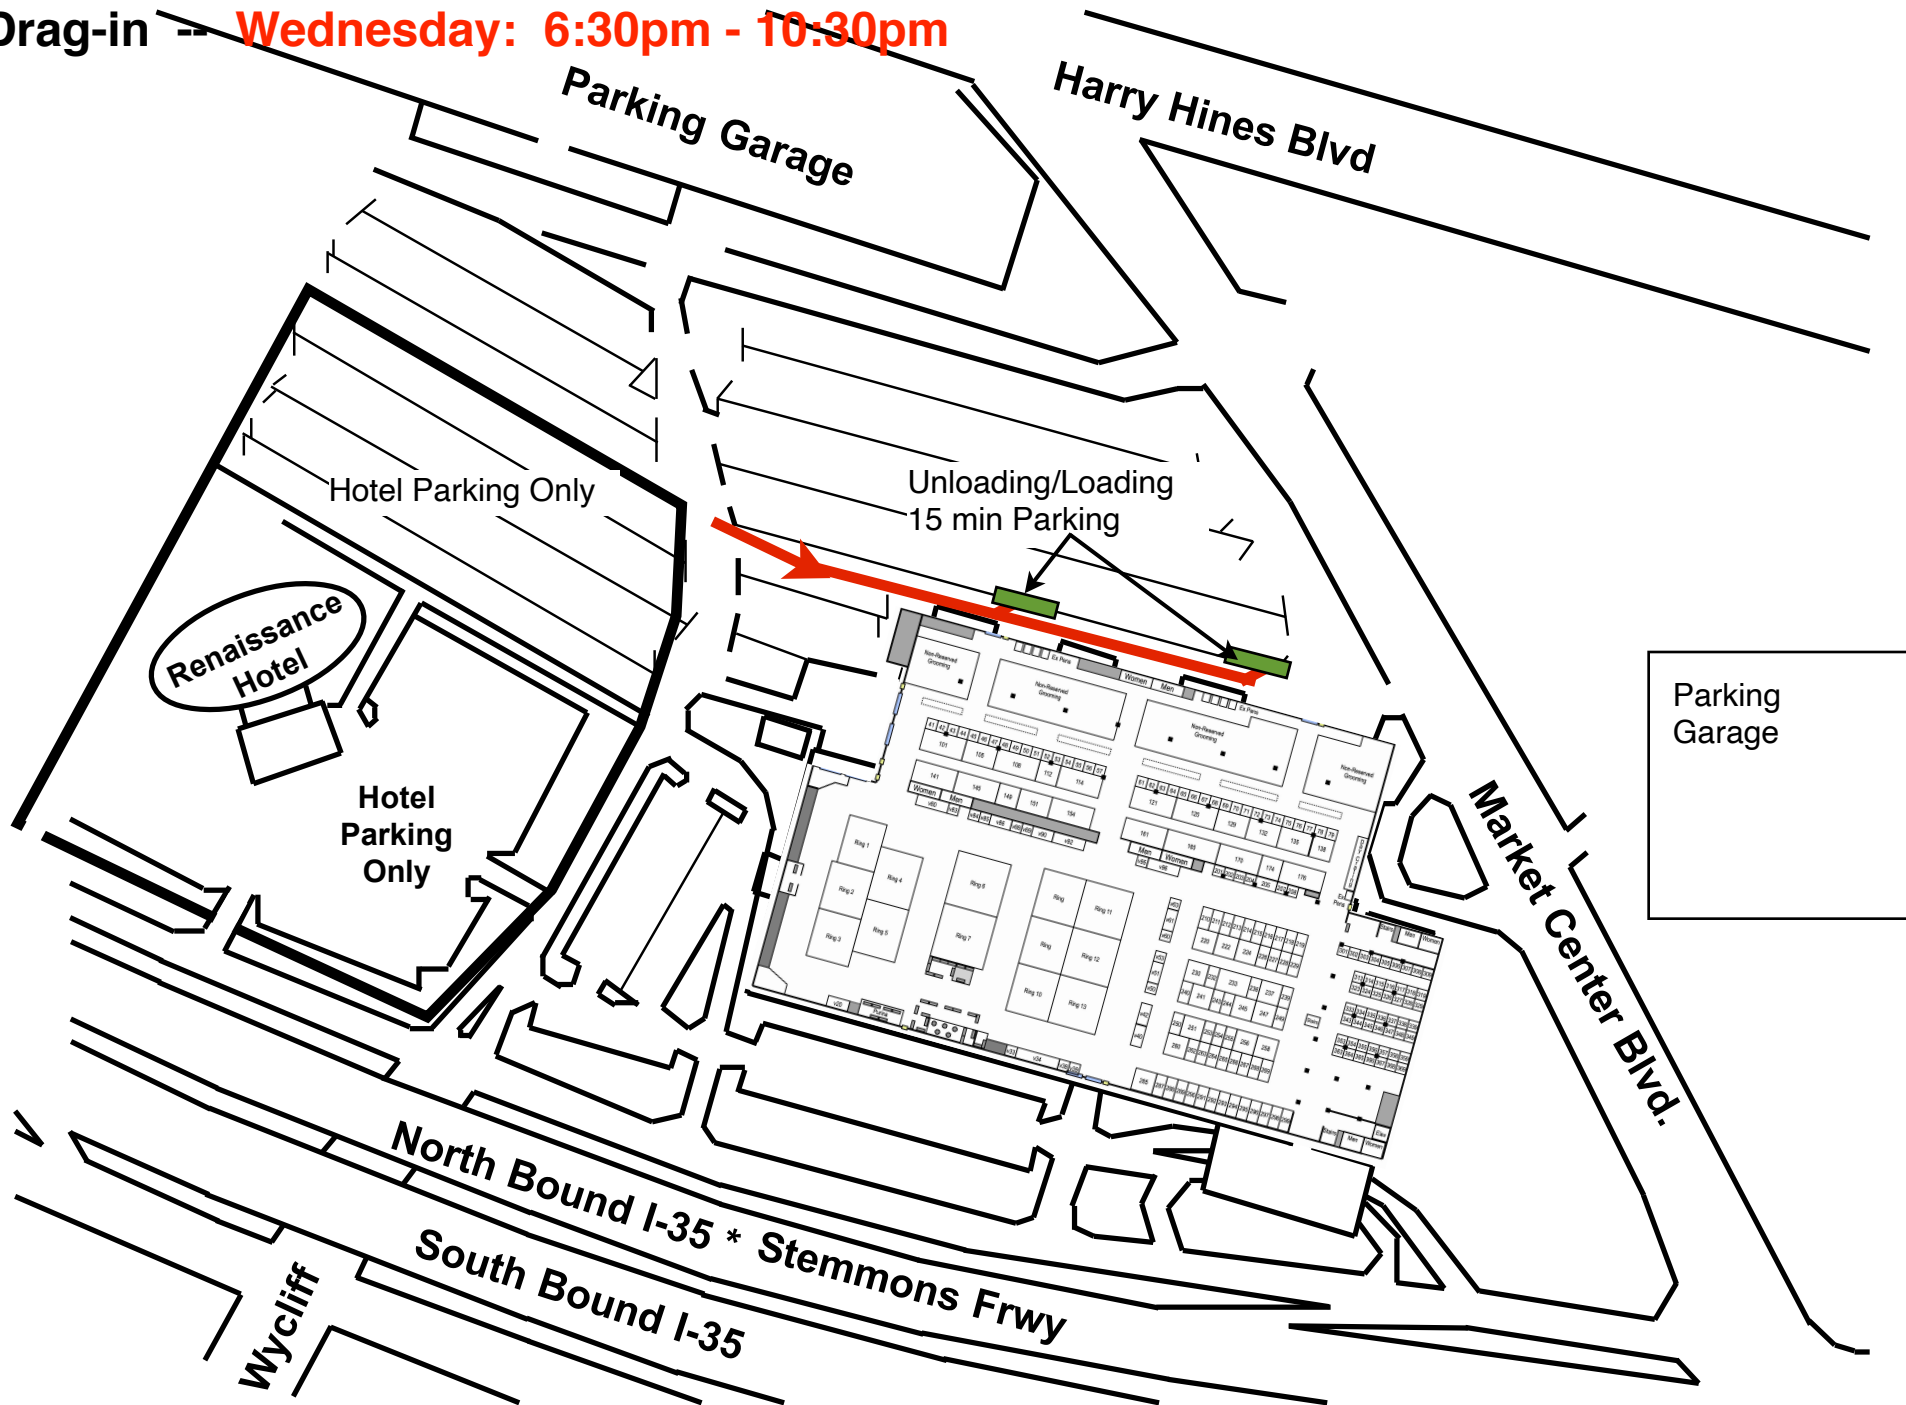

# Reserve #1 - 199 & Non-Reserved Grooming:

Drag-in **Wednesday: 6:30pm - 10:30pm**

## Lone Star State Classic Dog Shows