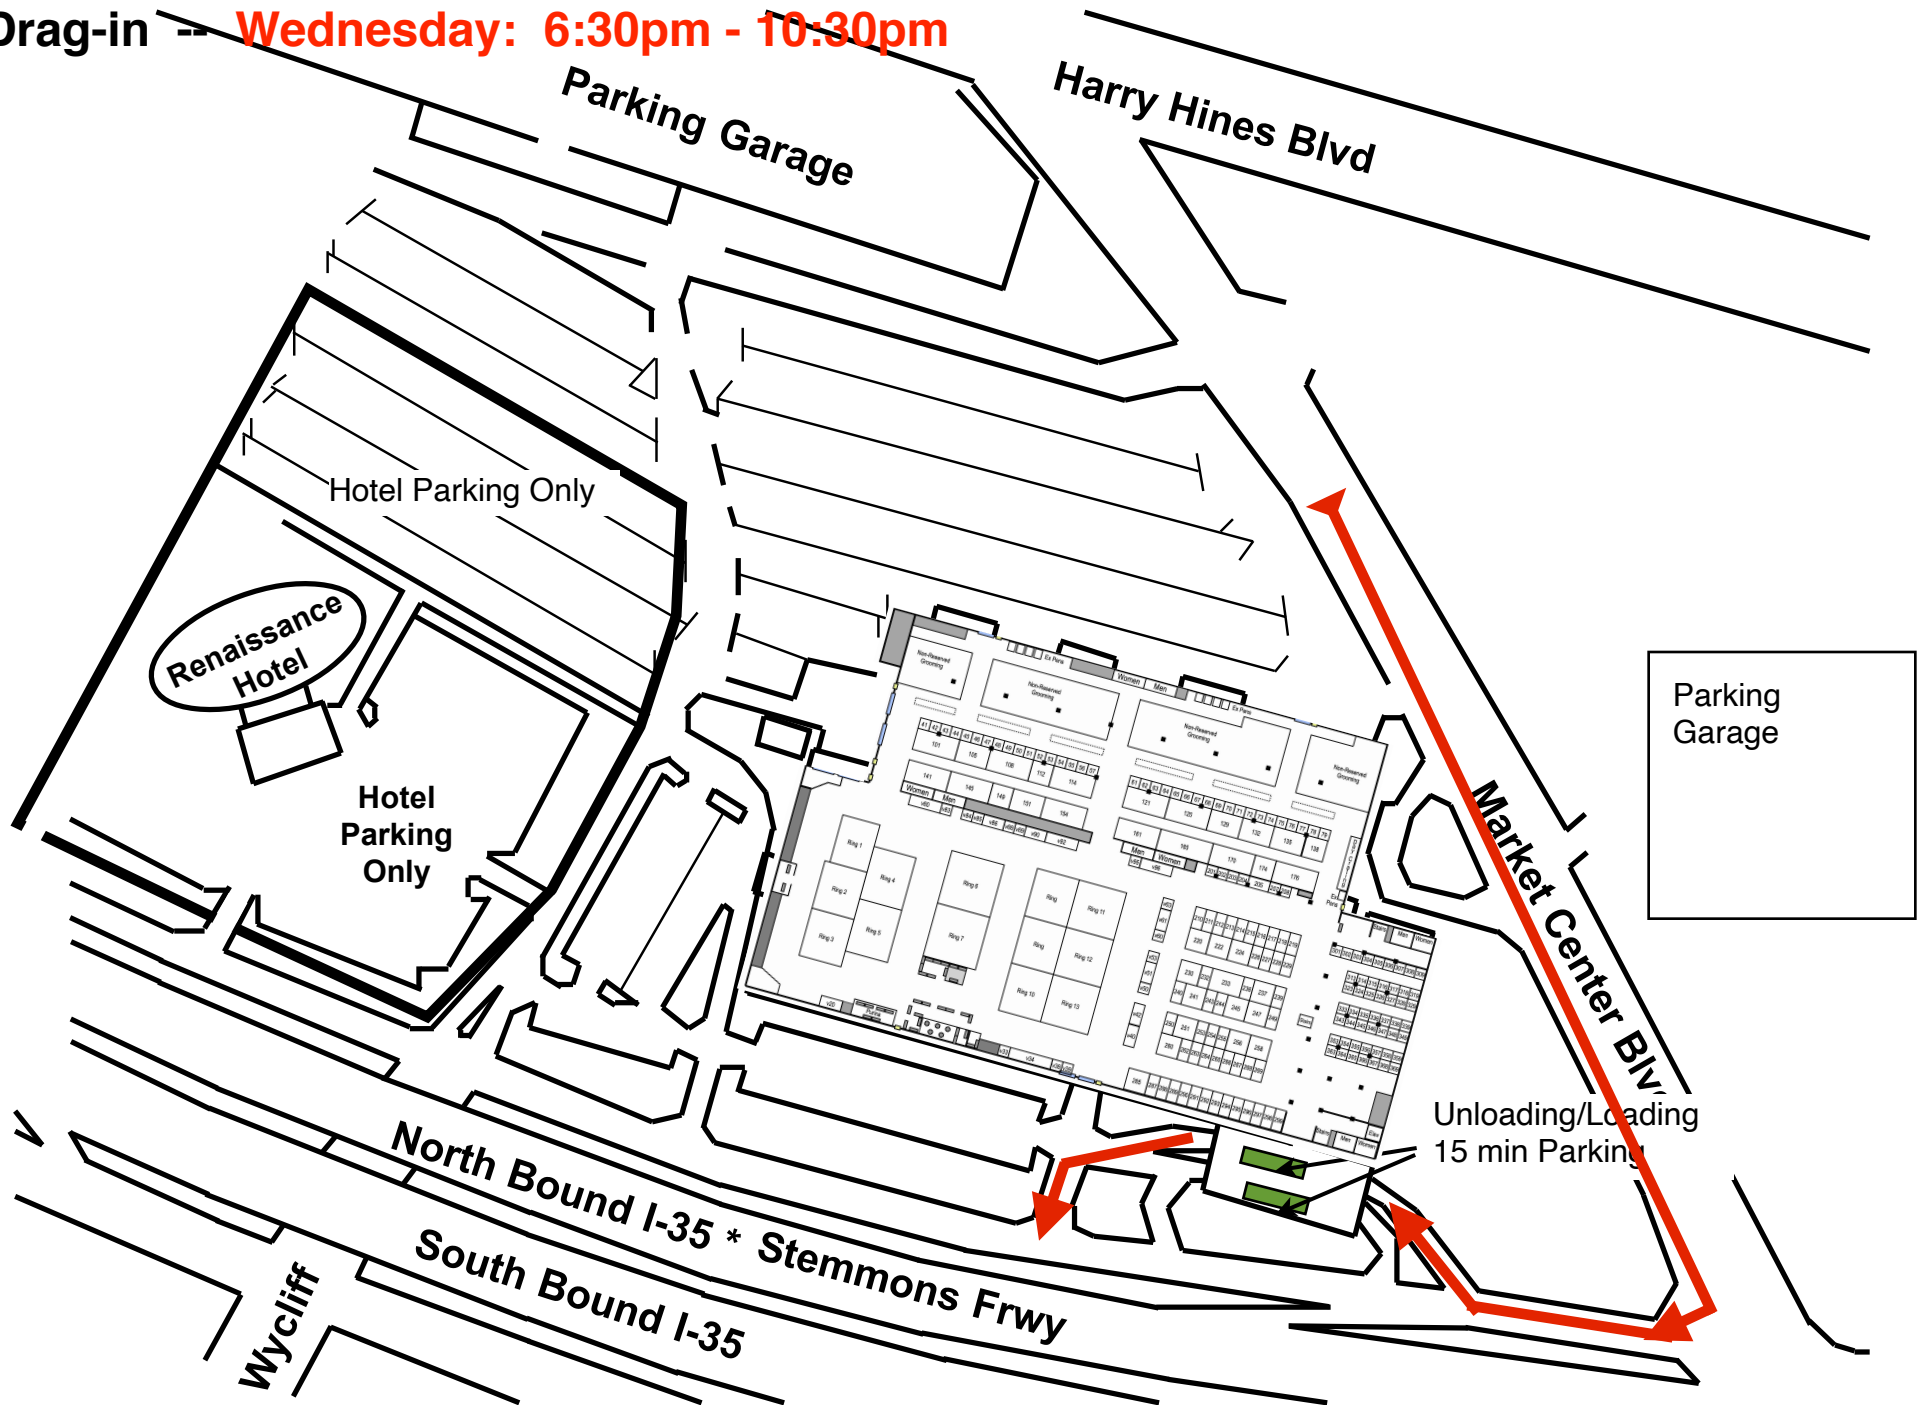

Reserve Grooming #200 - 399:

Drag-in **Wednesday: 6:30pm - 10:30pm**

Lone Star State Classic Dog Shows