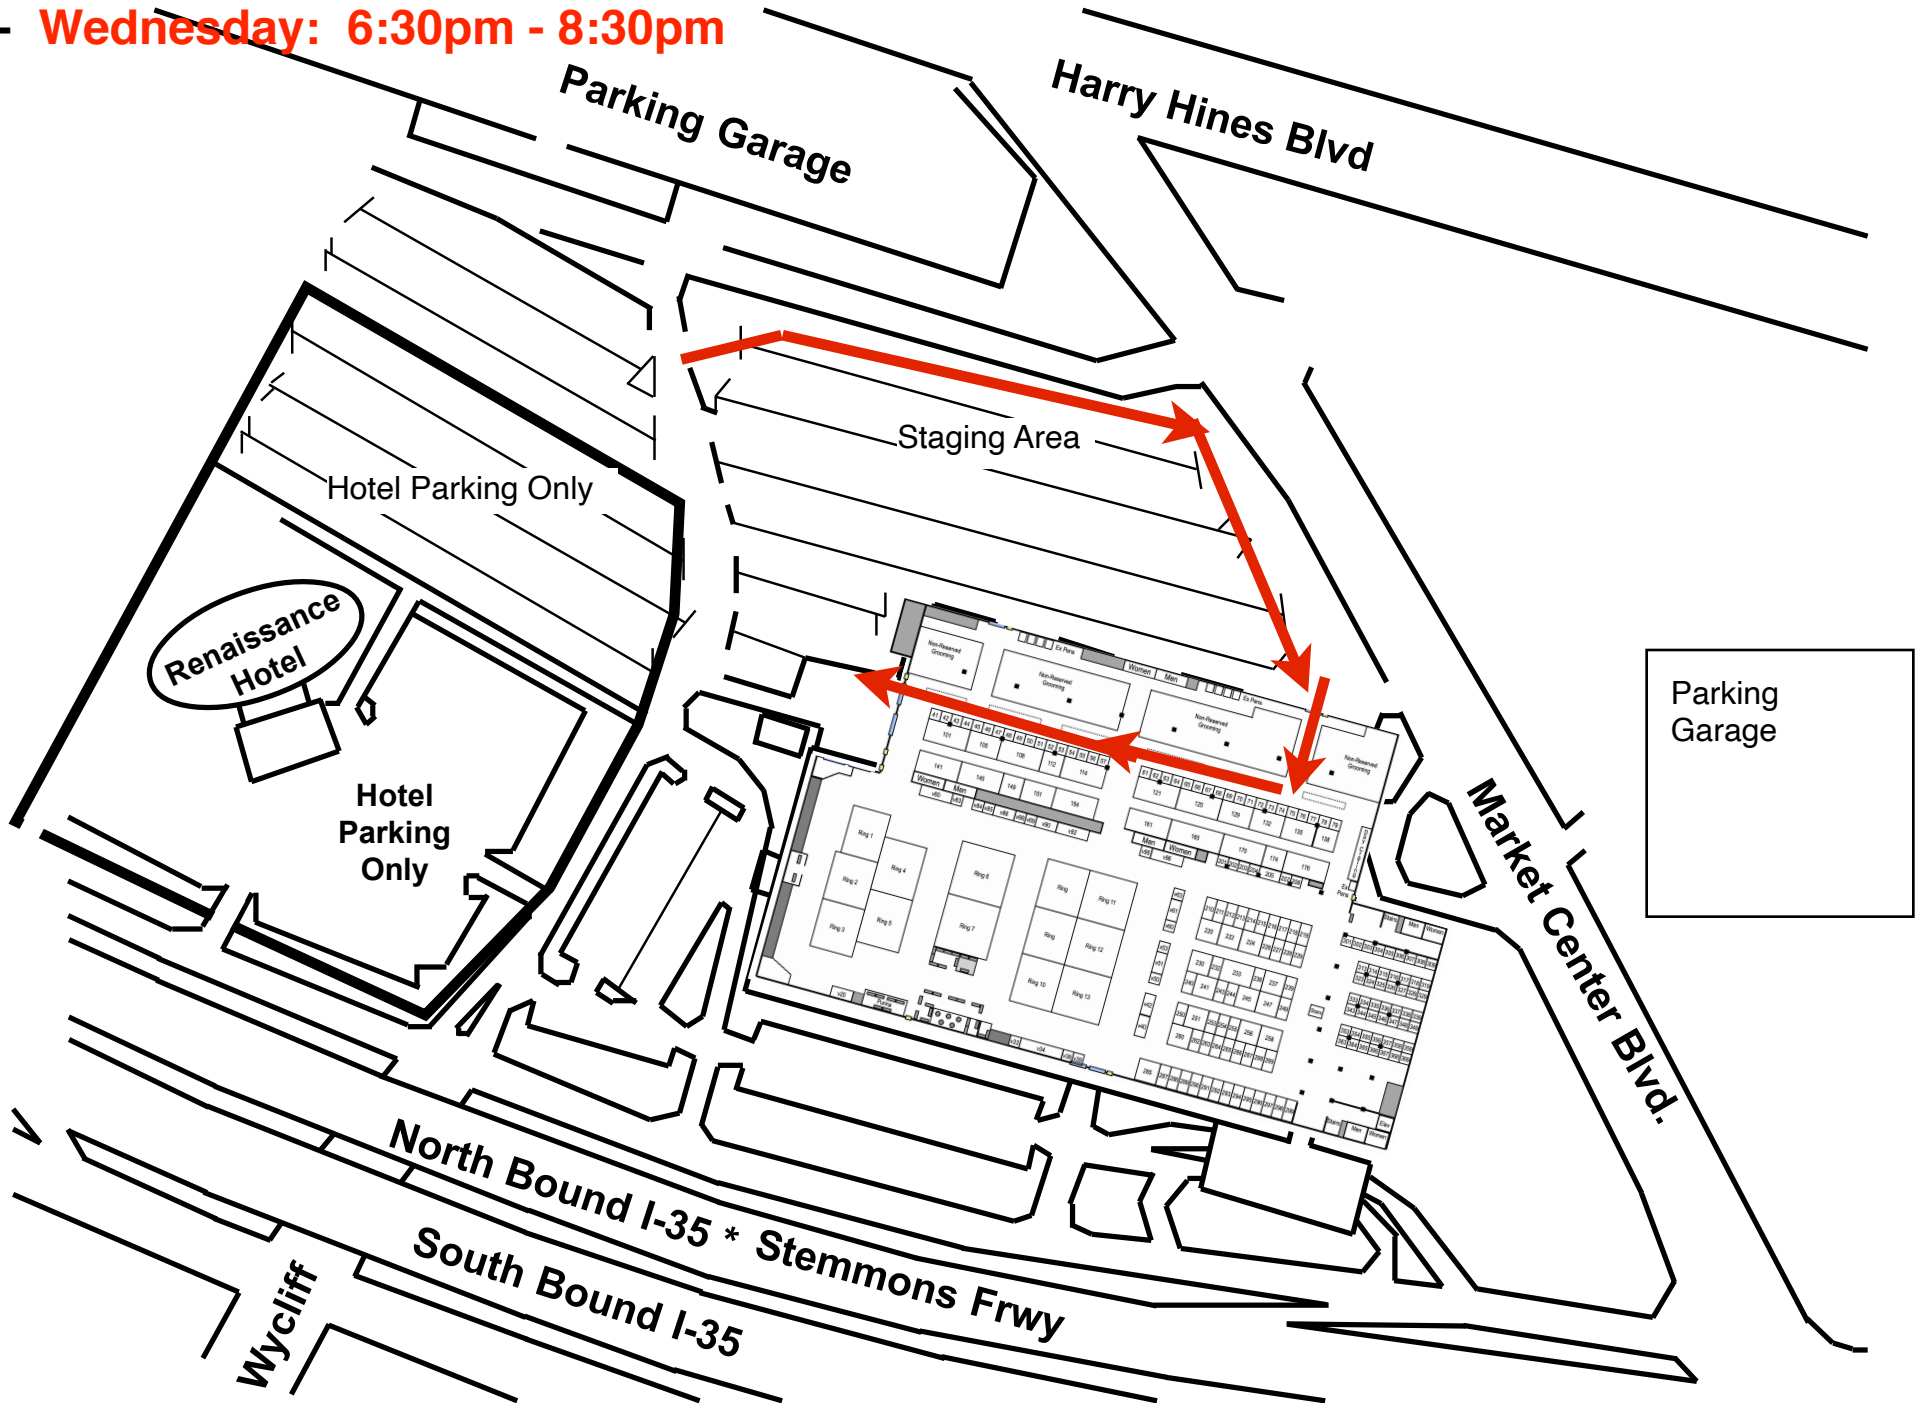

Reserved Grooming #1 - 199 & Non-Reserved Drive-in

-- **Wednesday: 6:30pm - 8:30pm**

Lone Star State Classic Dog Shows