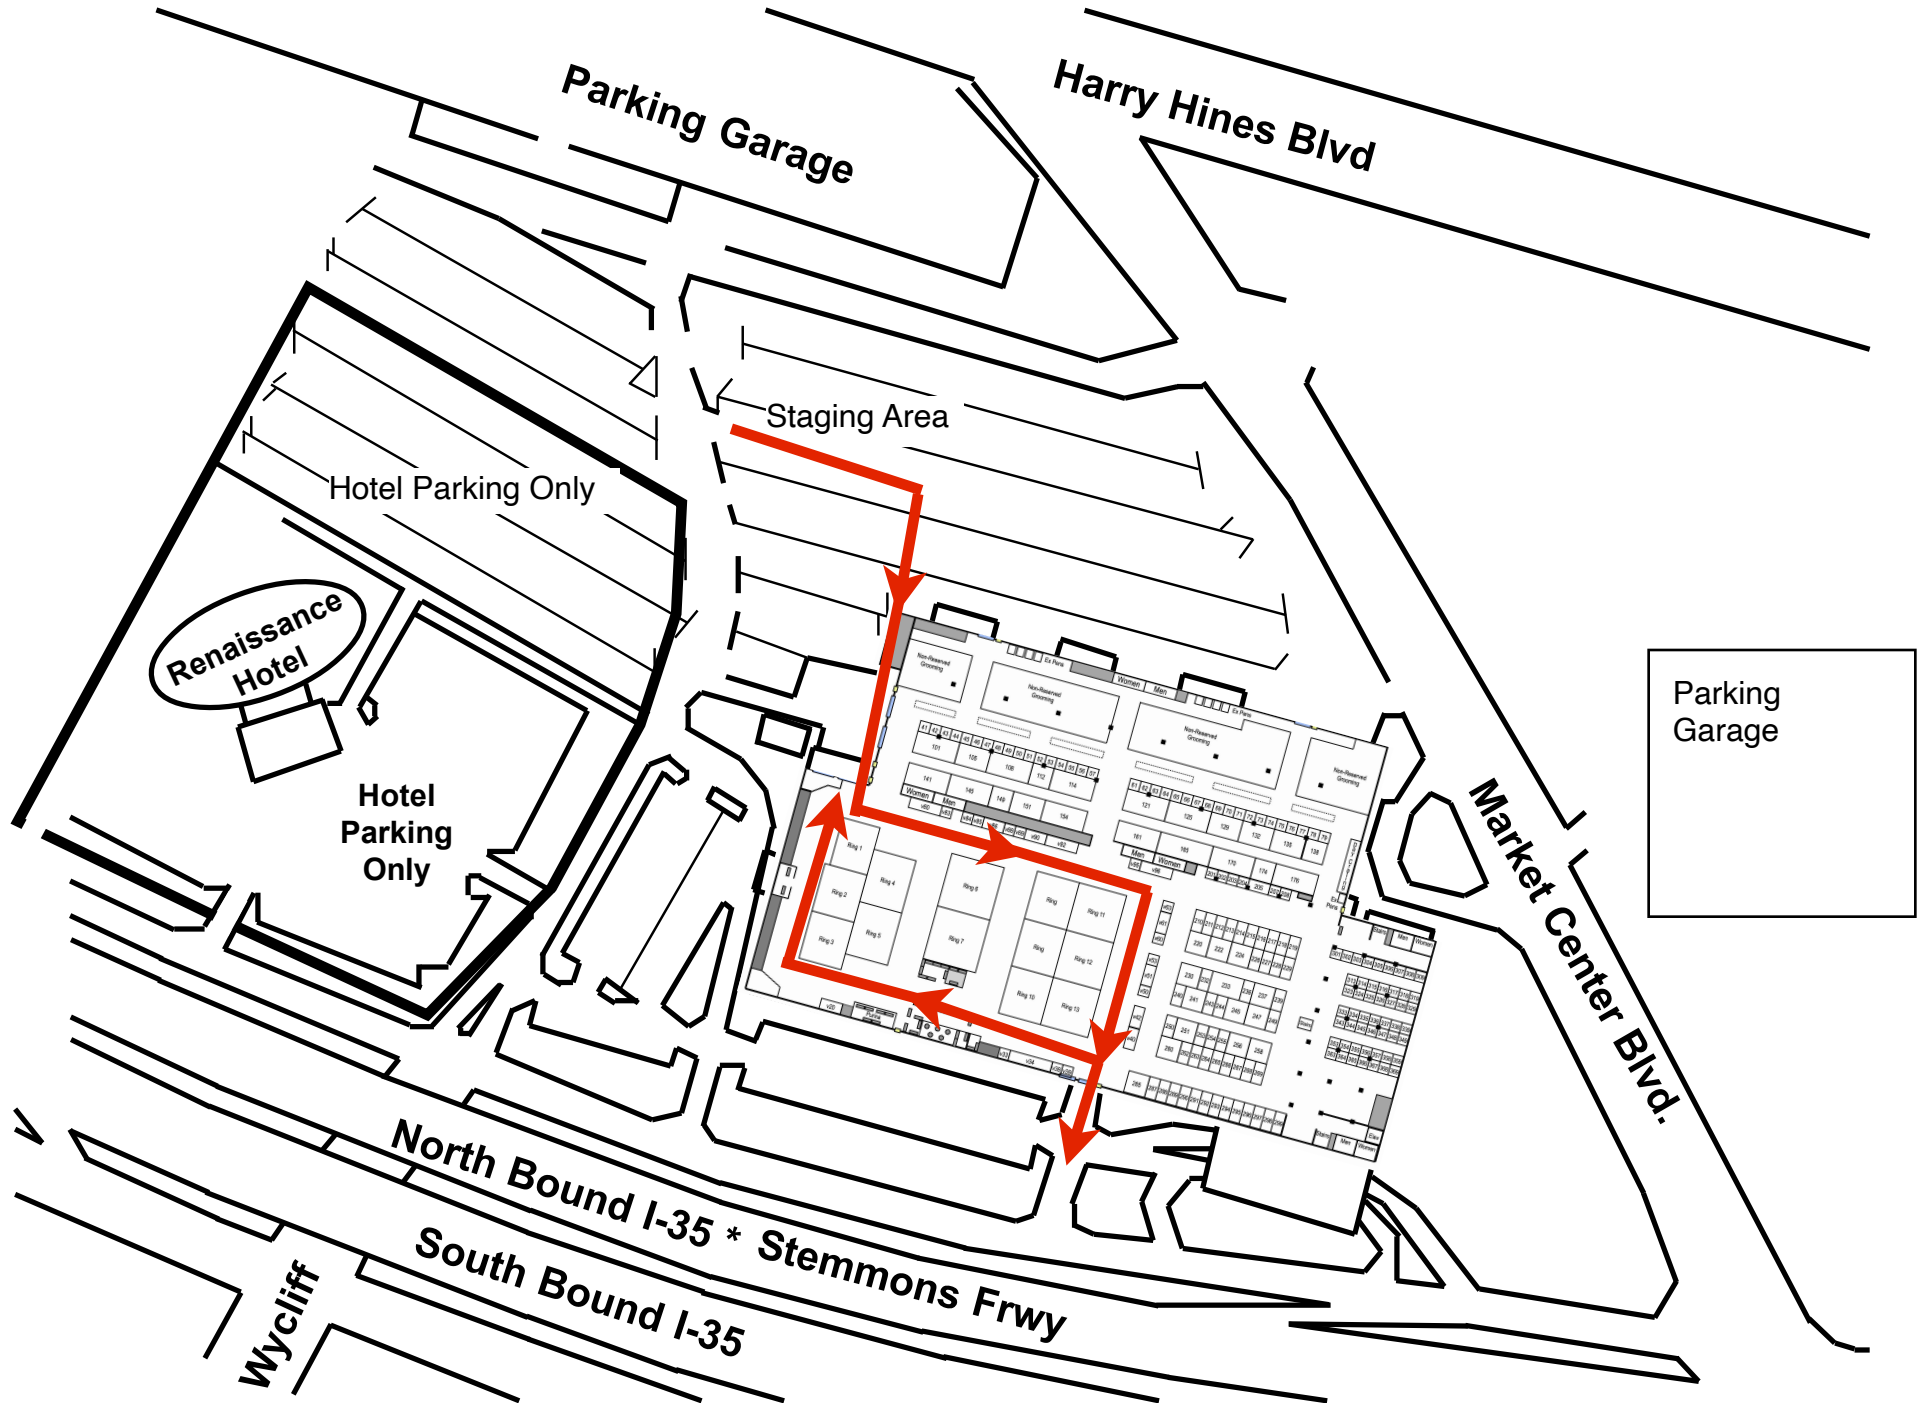

**Vendor Drive-in -- Wednesday: 3:00pm - 5:00pm**

**Lone Star State Classic Dog Shows**