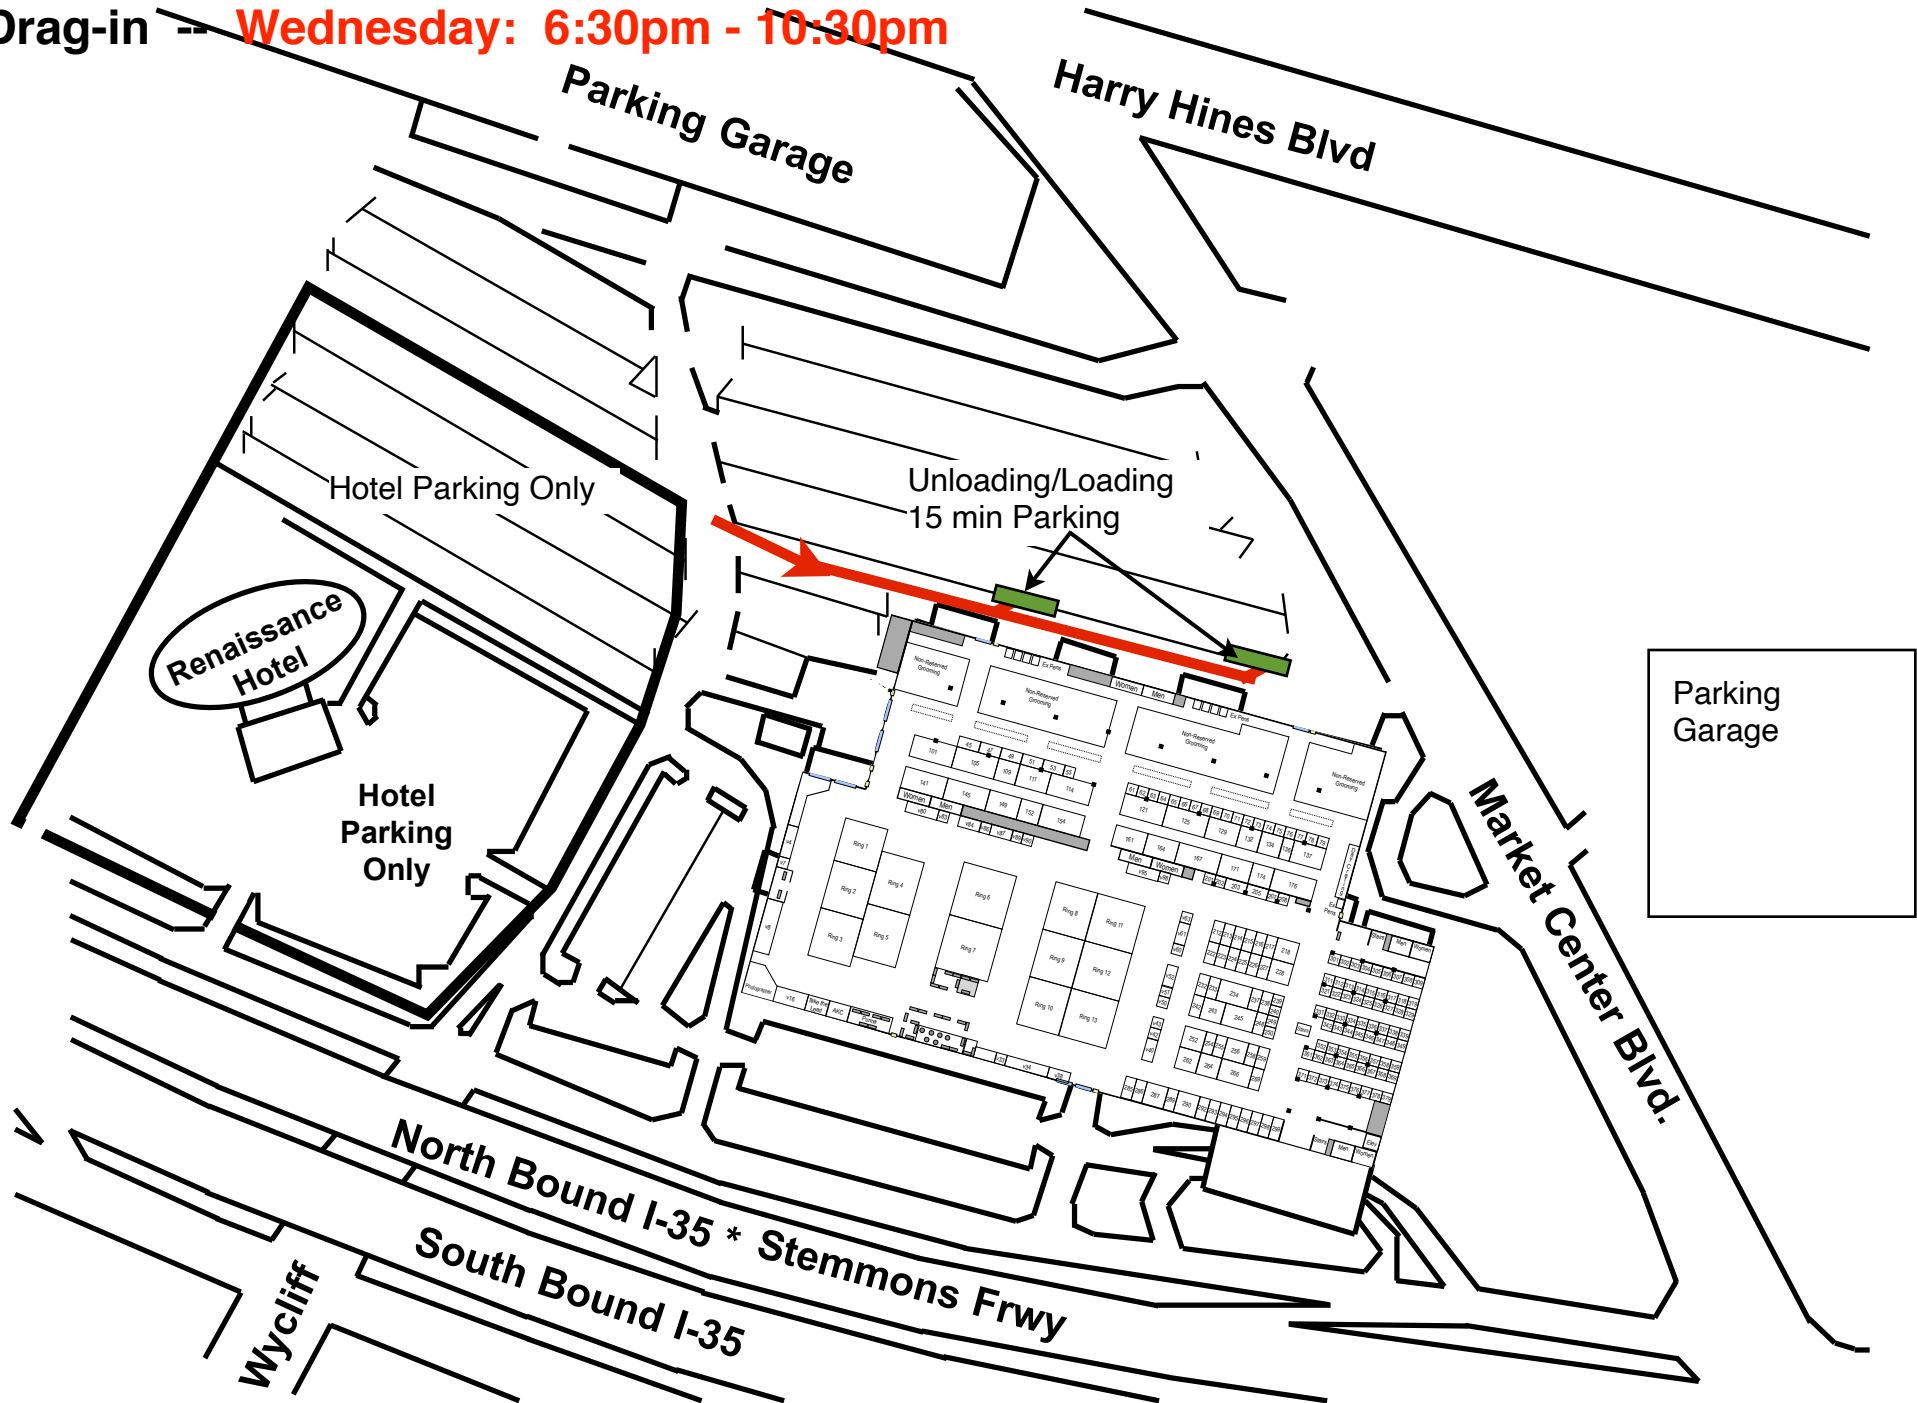

Reserve #1 - 199 & Non-Reserved Grooming:

Drag-in **Wednesday: 6:30pm - 10:30pm**

Lone Star State Classic Dog Shows