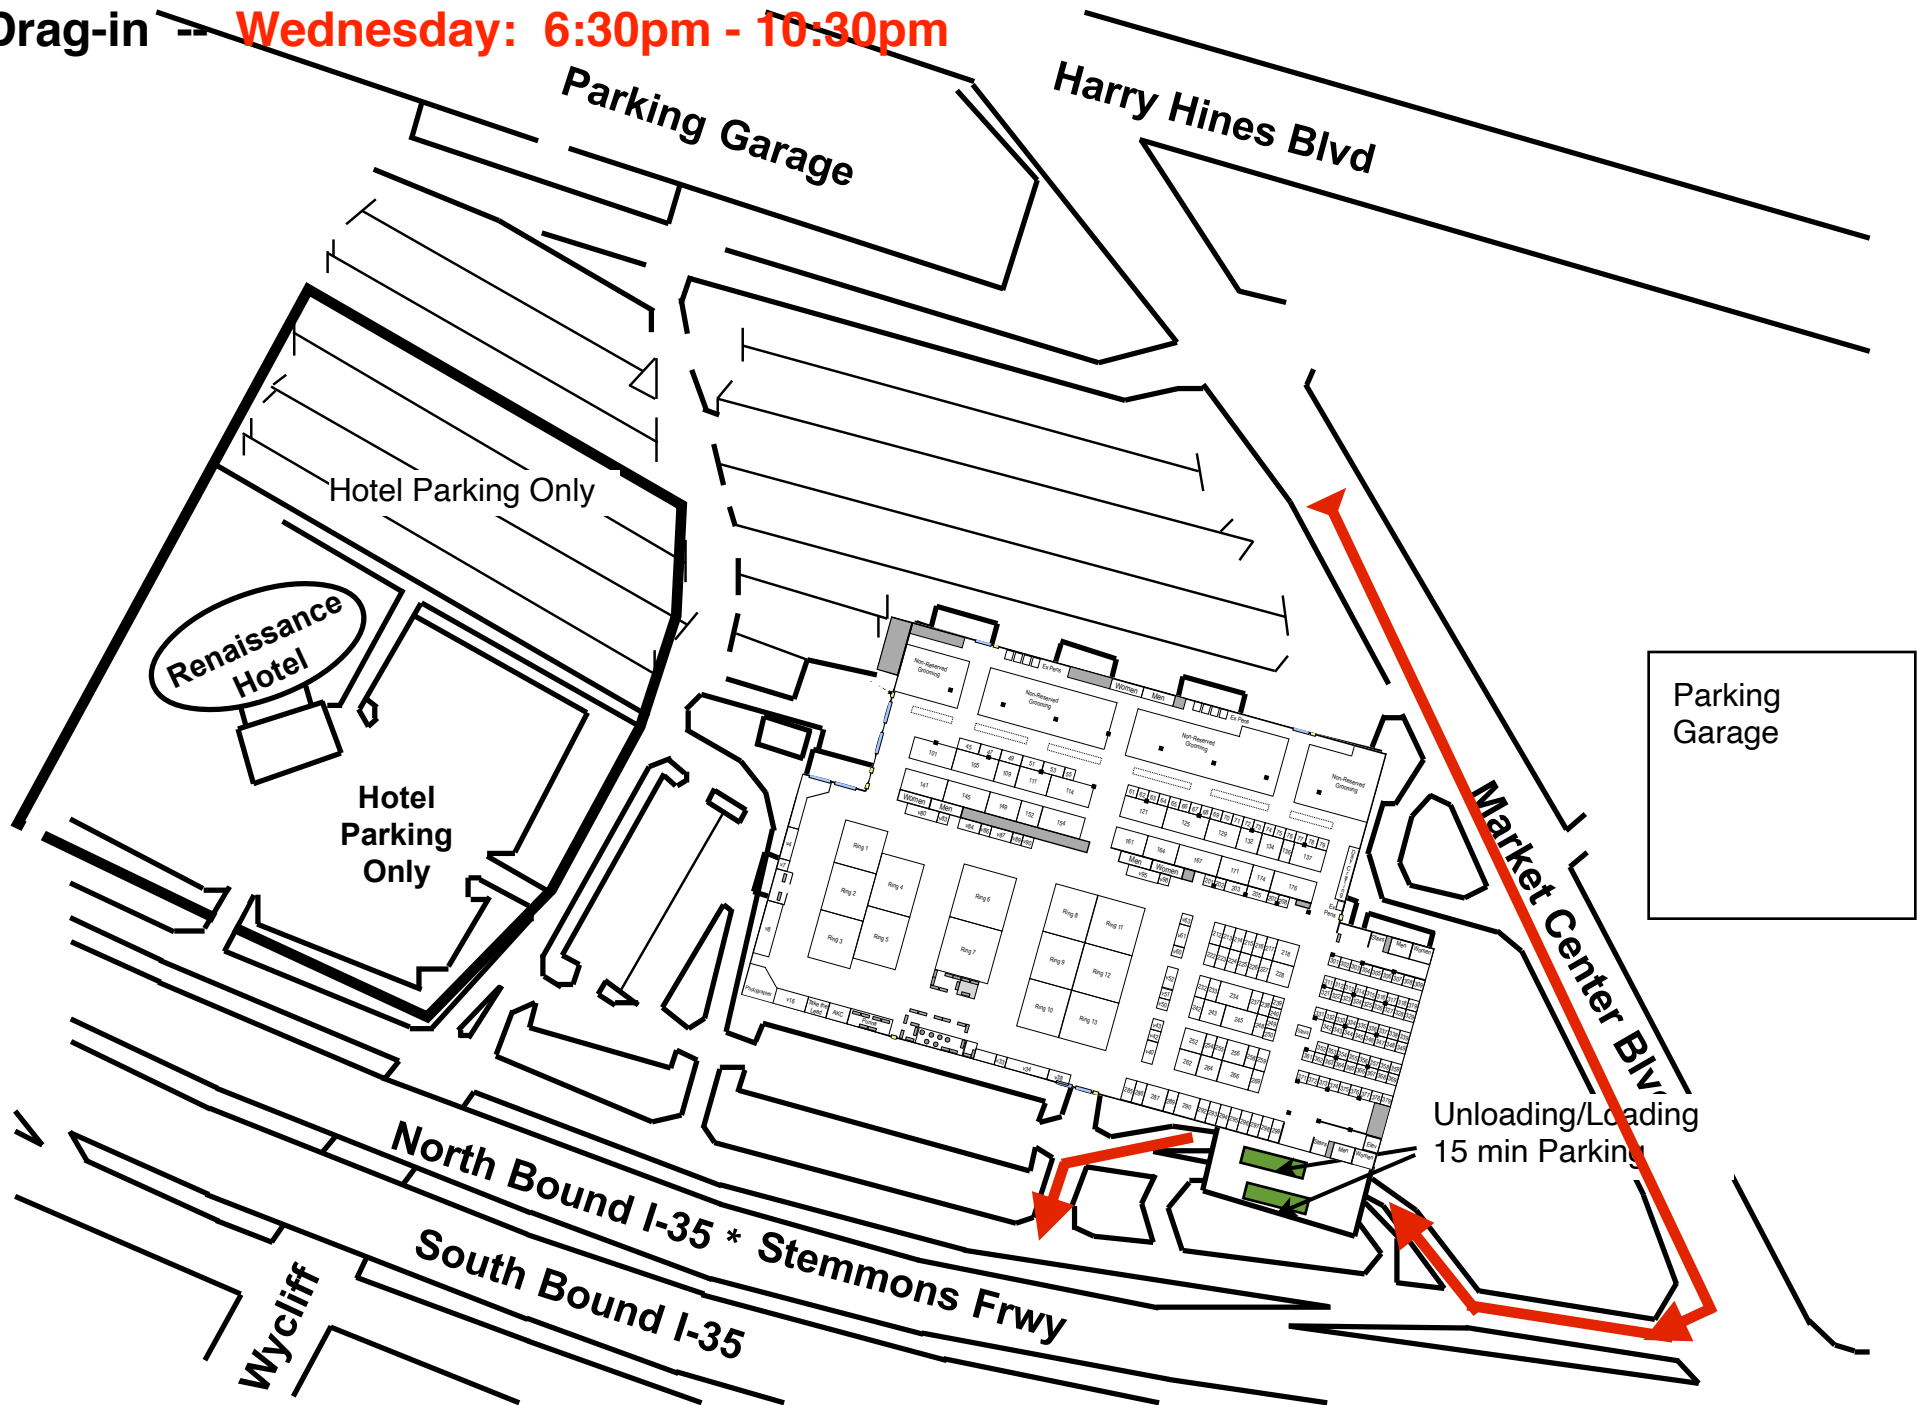

Reserve Grooming #200 - 399:

Drag-in **Wednesday: 6:30pm - 10:30pm**

Lone Star State Classic Dog Shows