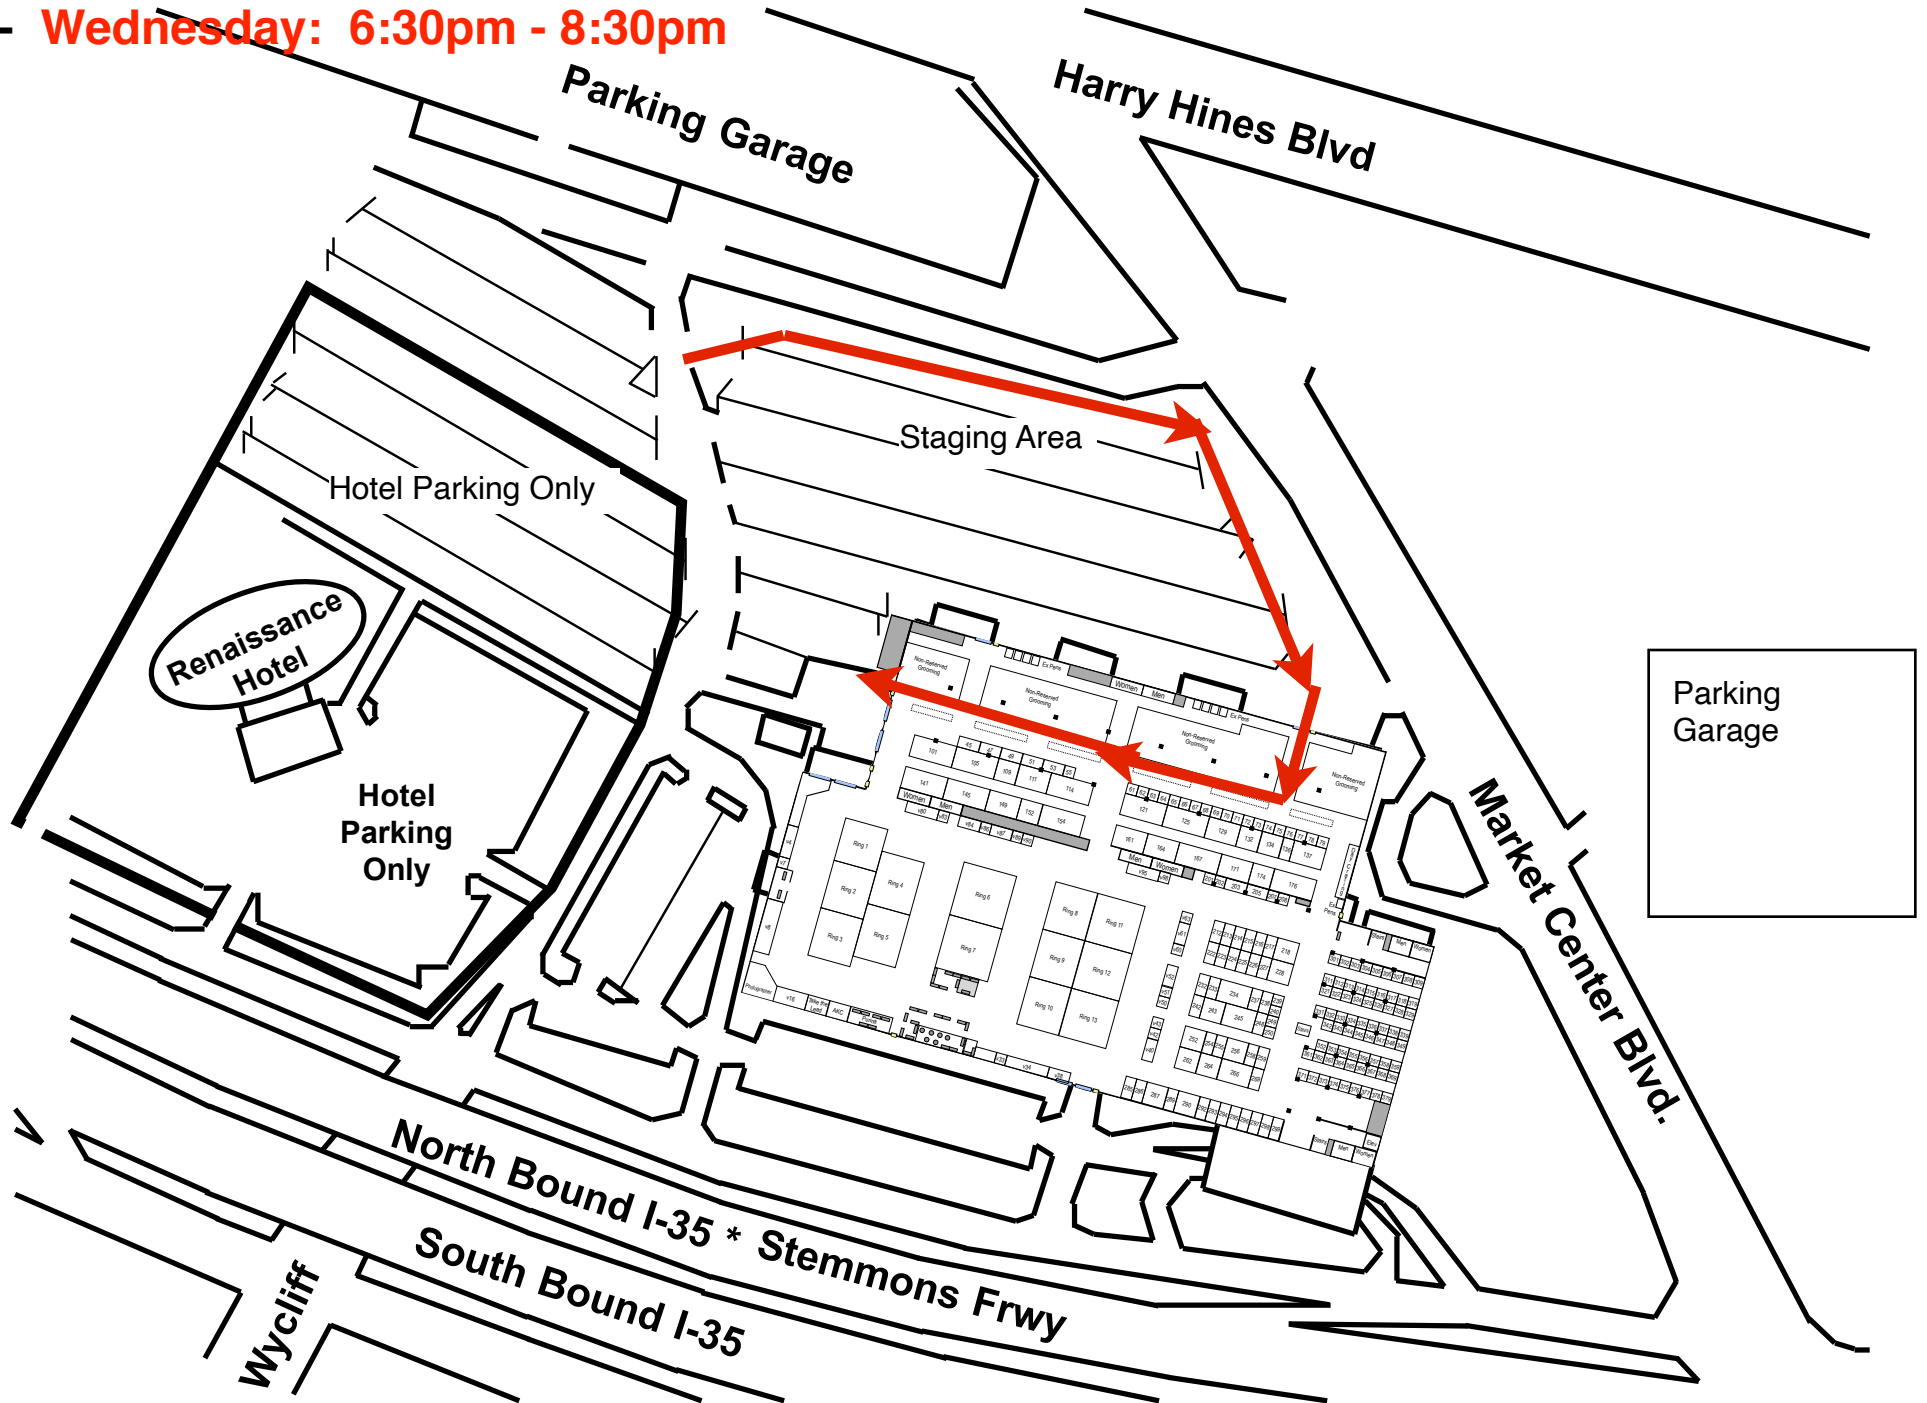

Reserved Grooming #1 - 199 & Non-Reserved Drive-in

-- **Wednesday: 6:30pm - 8:30pm**

Lone Star State Classic Dog Shows