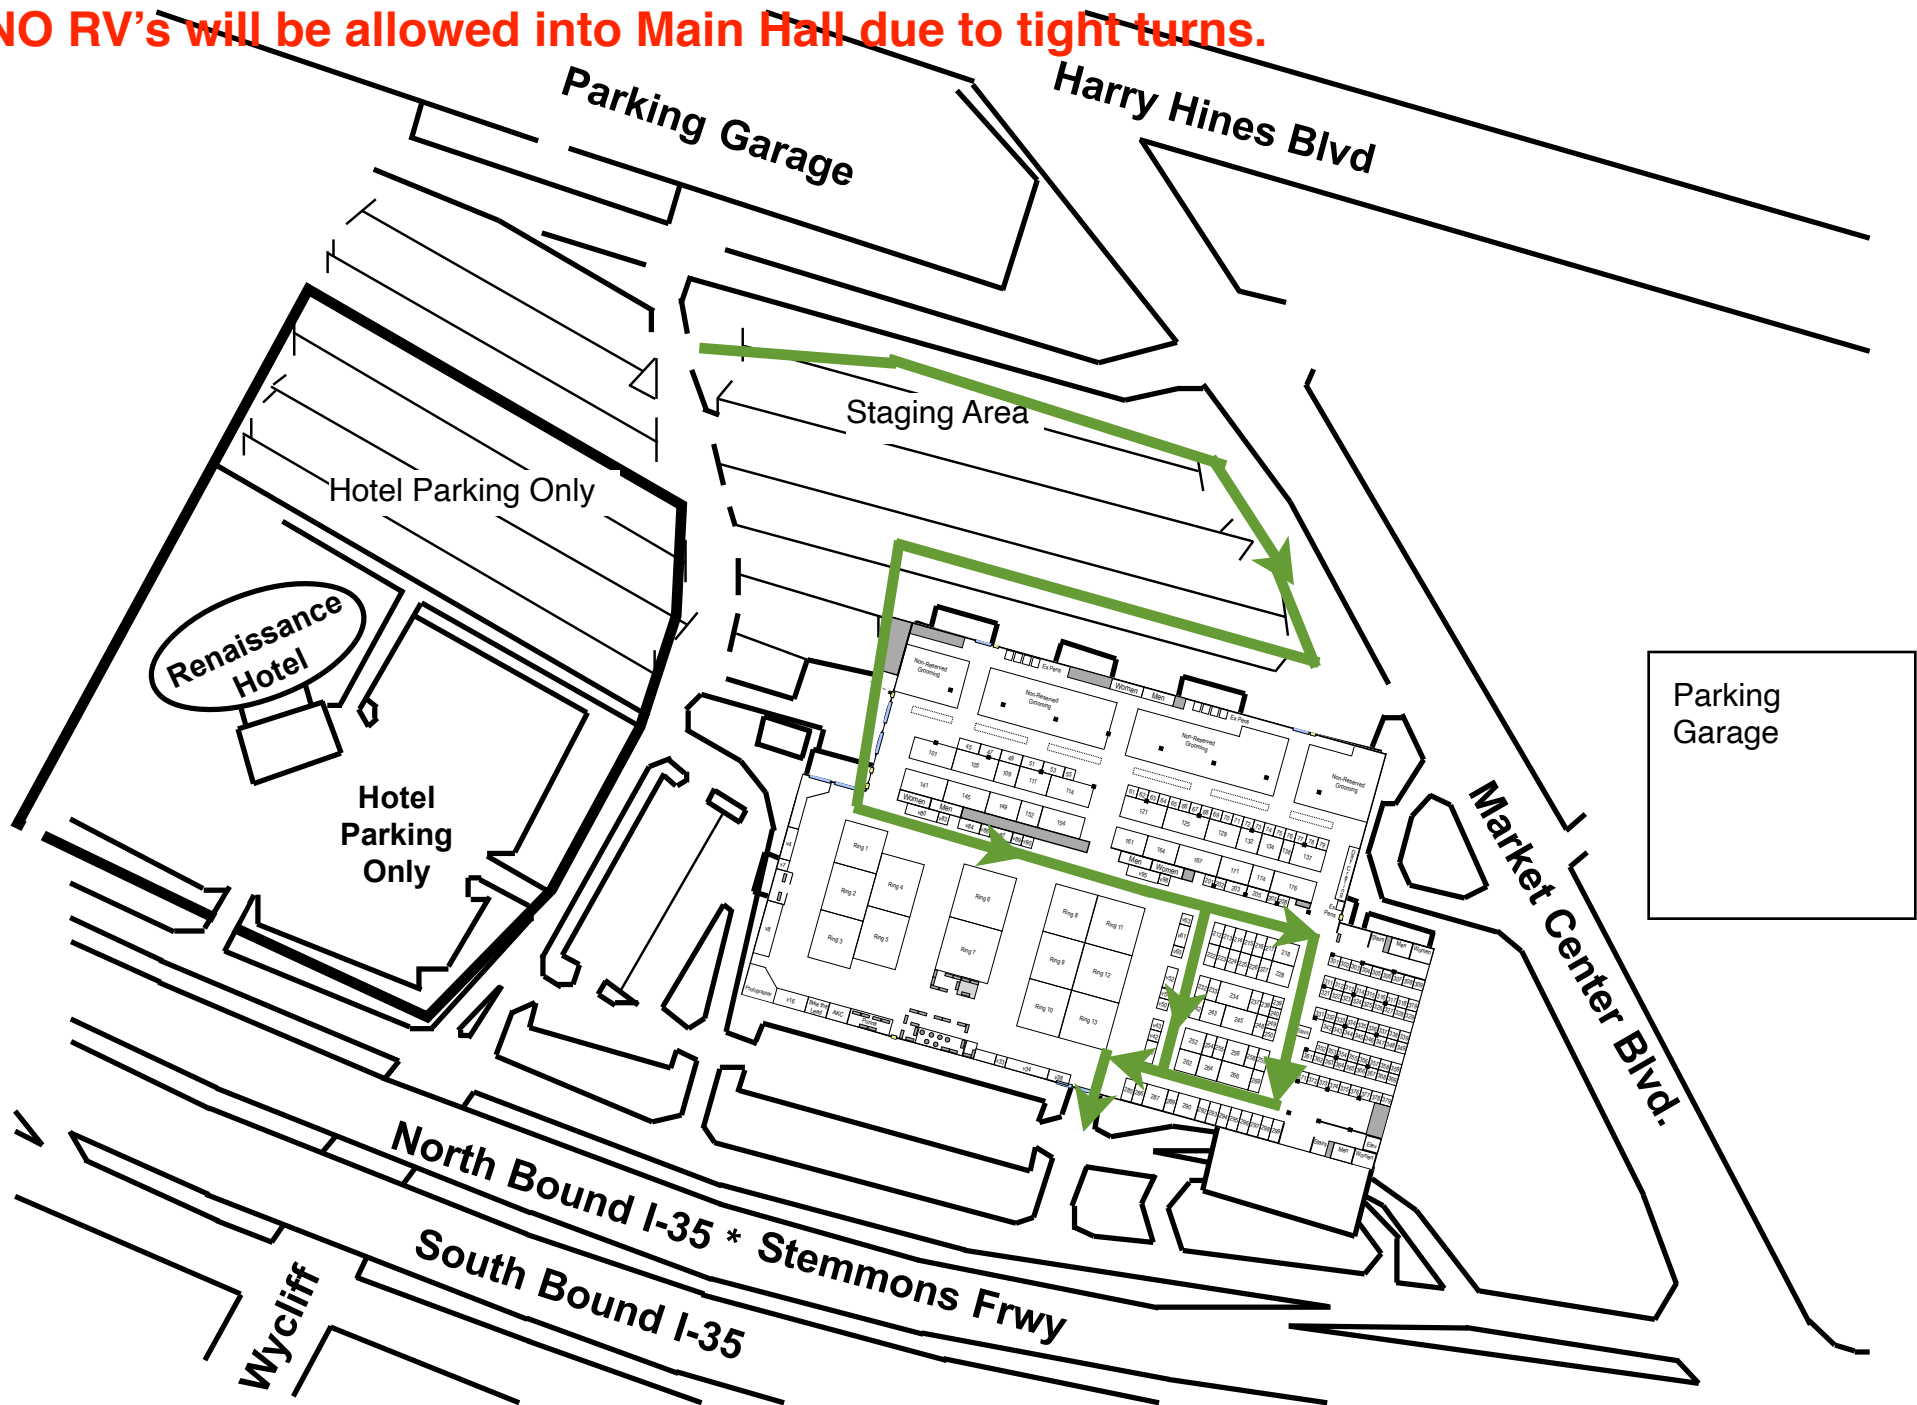

Reserved Grooming #200 - 399 Drive-in -- Wednesday: 6:30pm - 8:30am

NO RV's will be allowed into Main Hall due to tight turns.

Lone Star State Classic Dog Shows