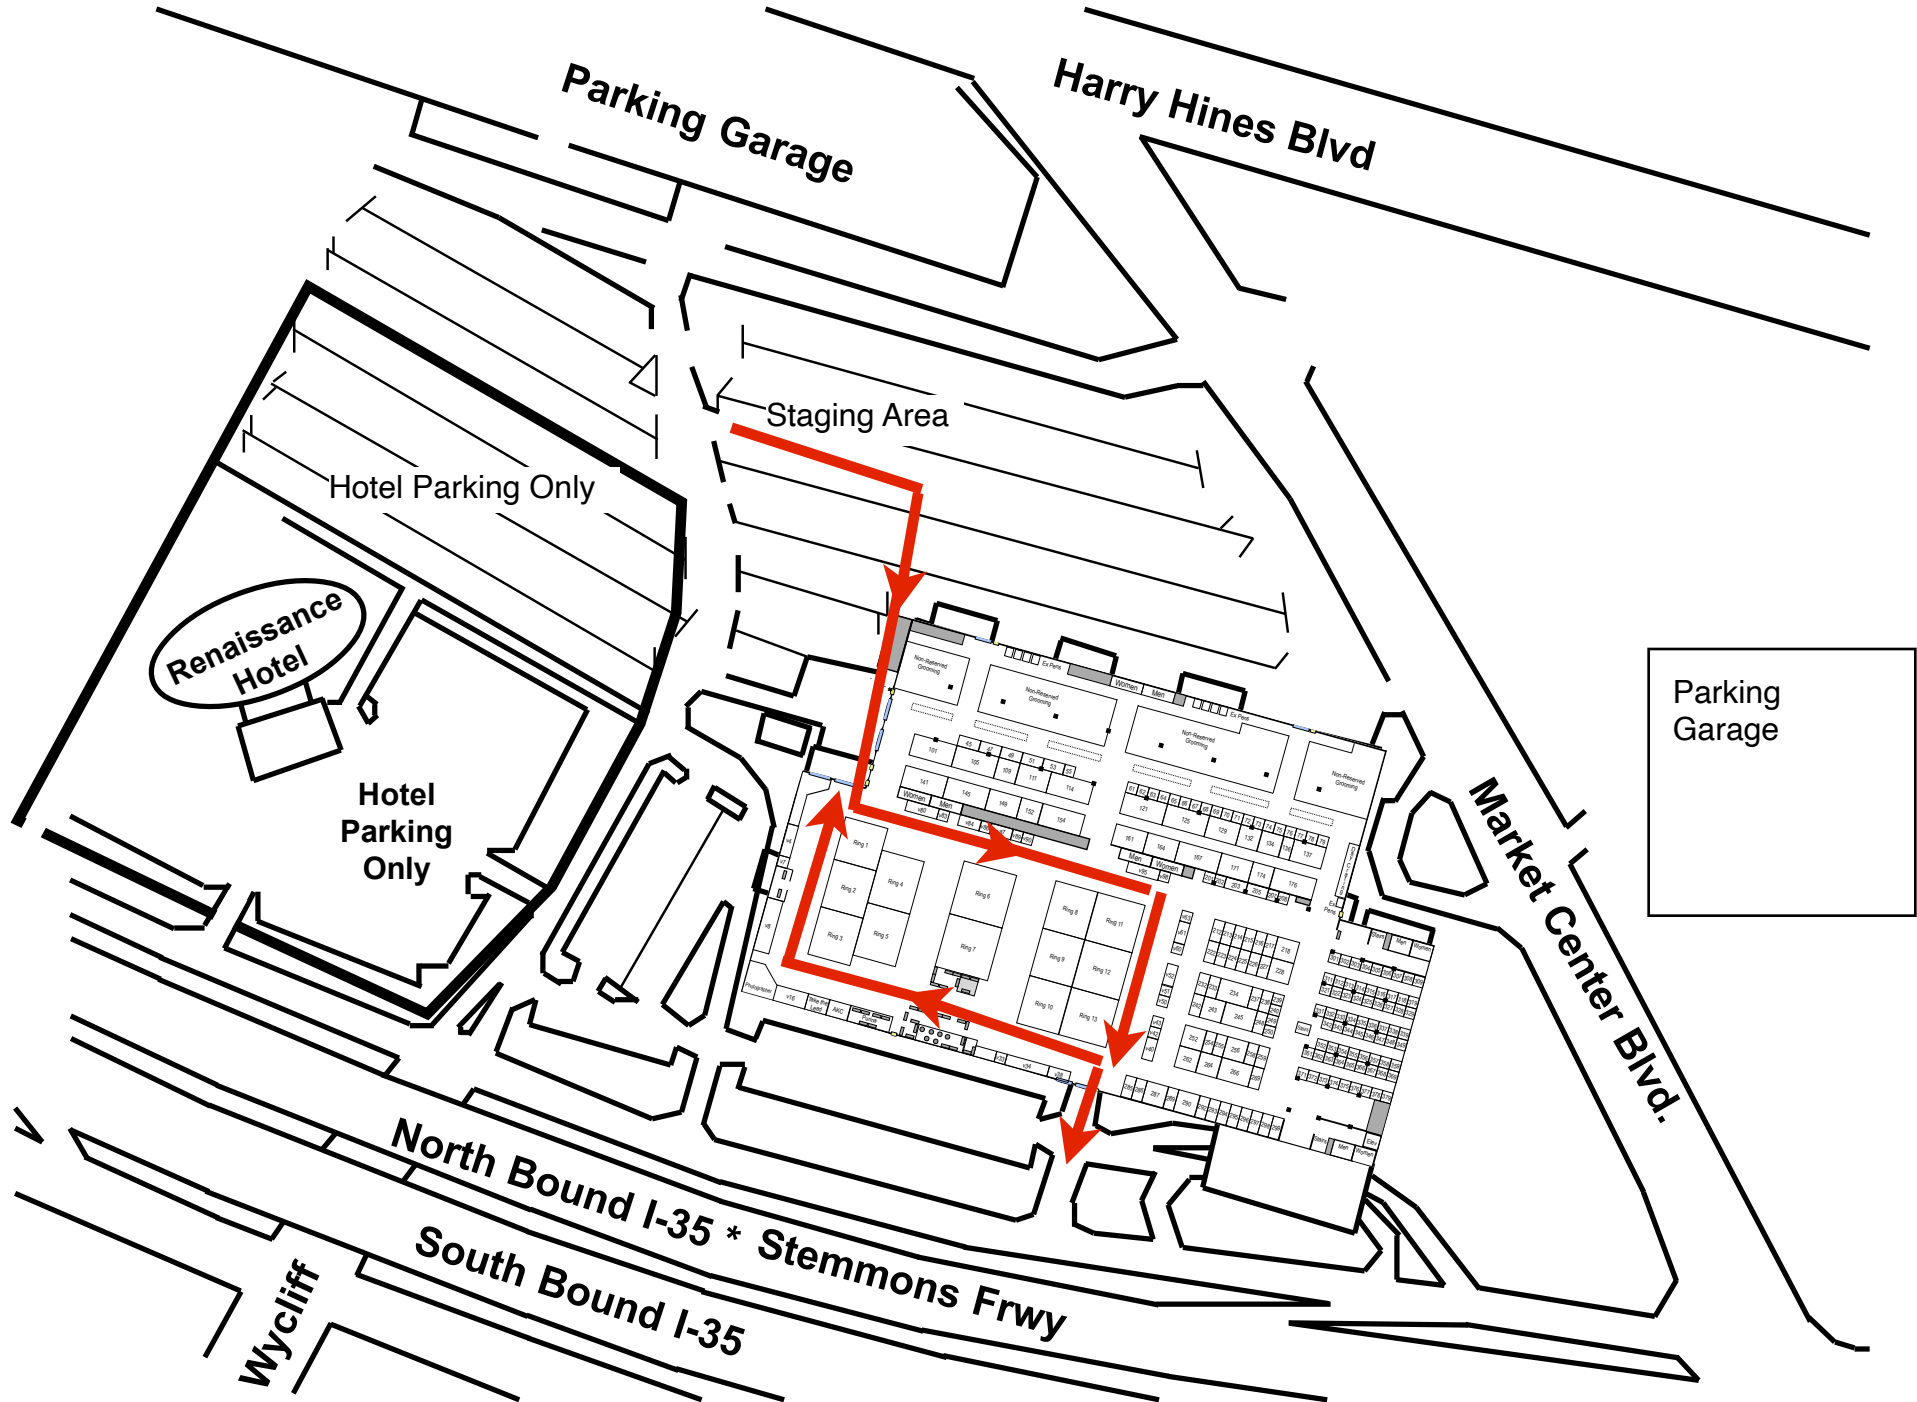

Vendor Drive-in -- Wednesday: 3:00pm - 5:00pm

Lone Star State Classic Dog Shows