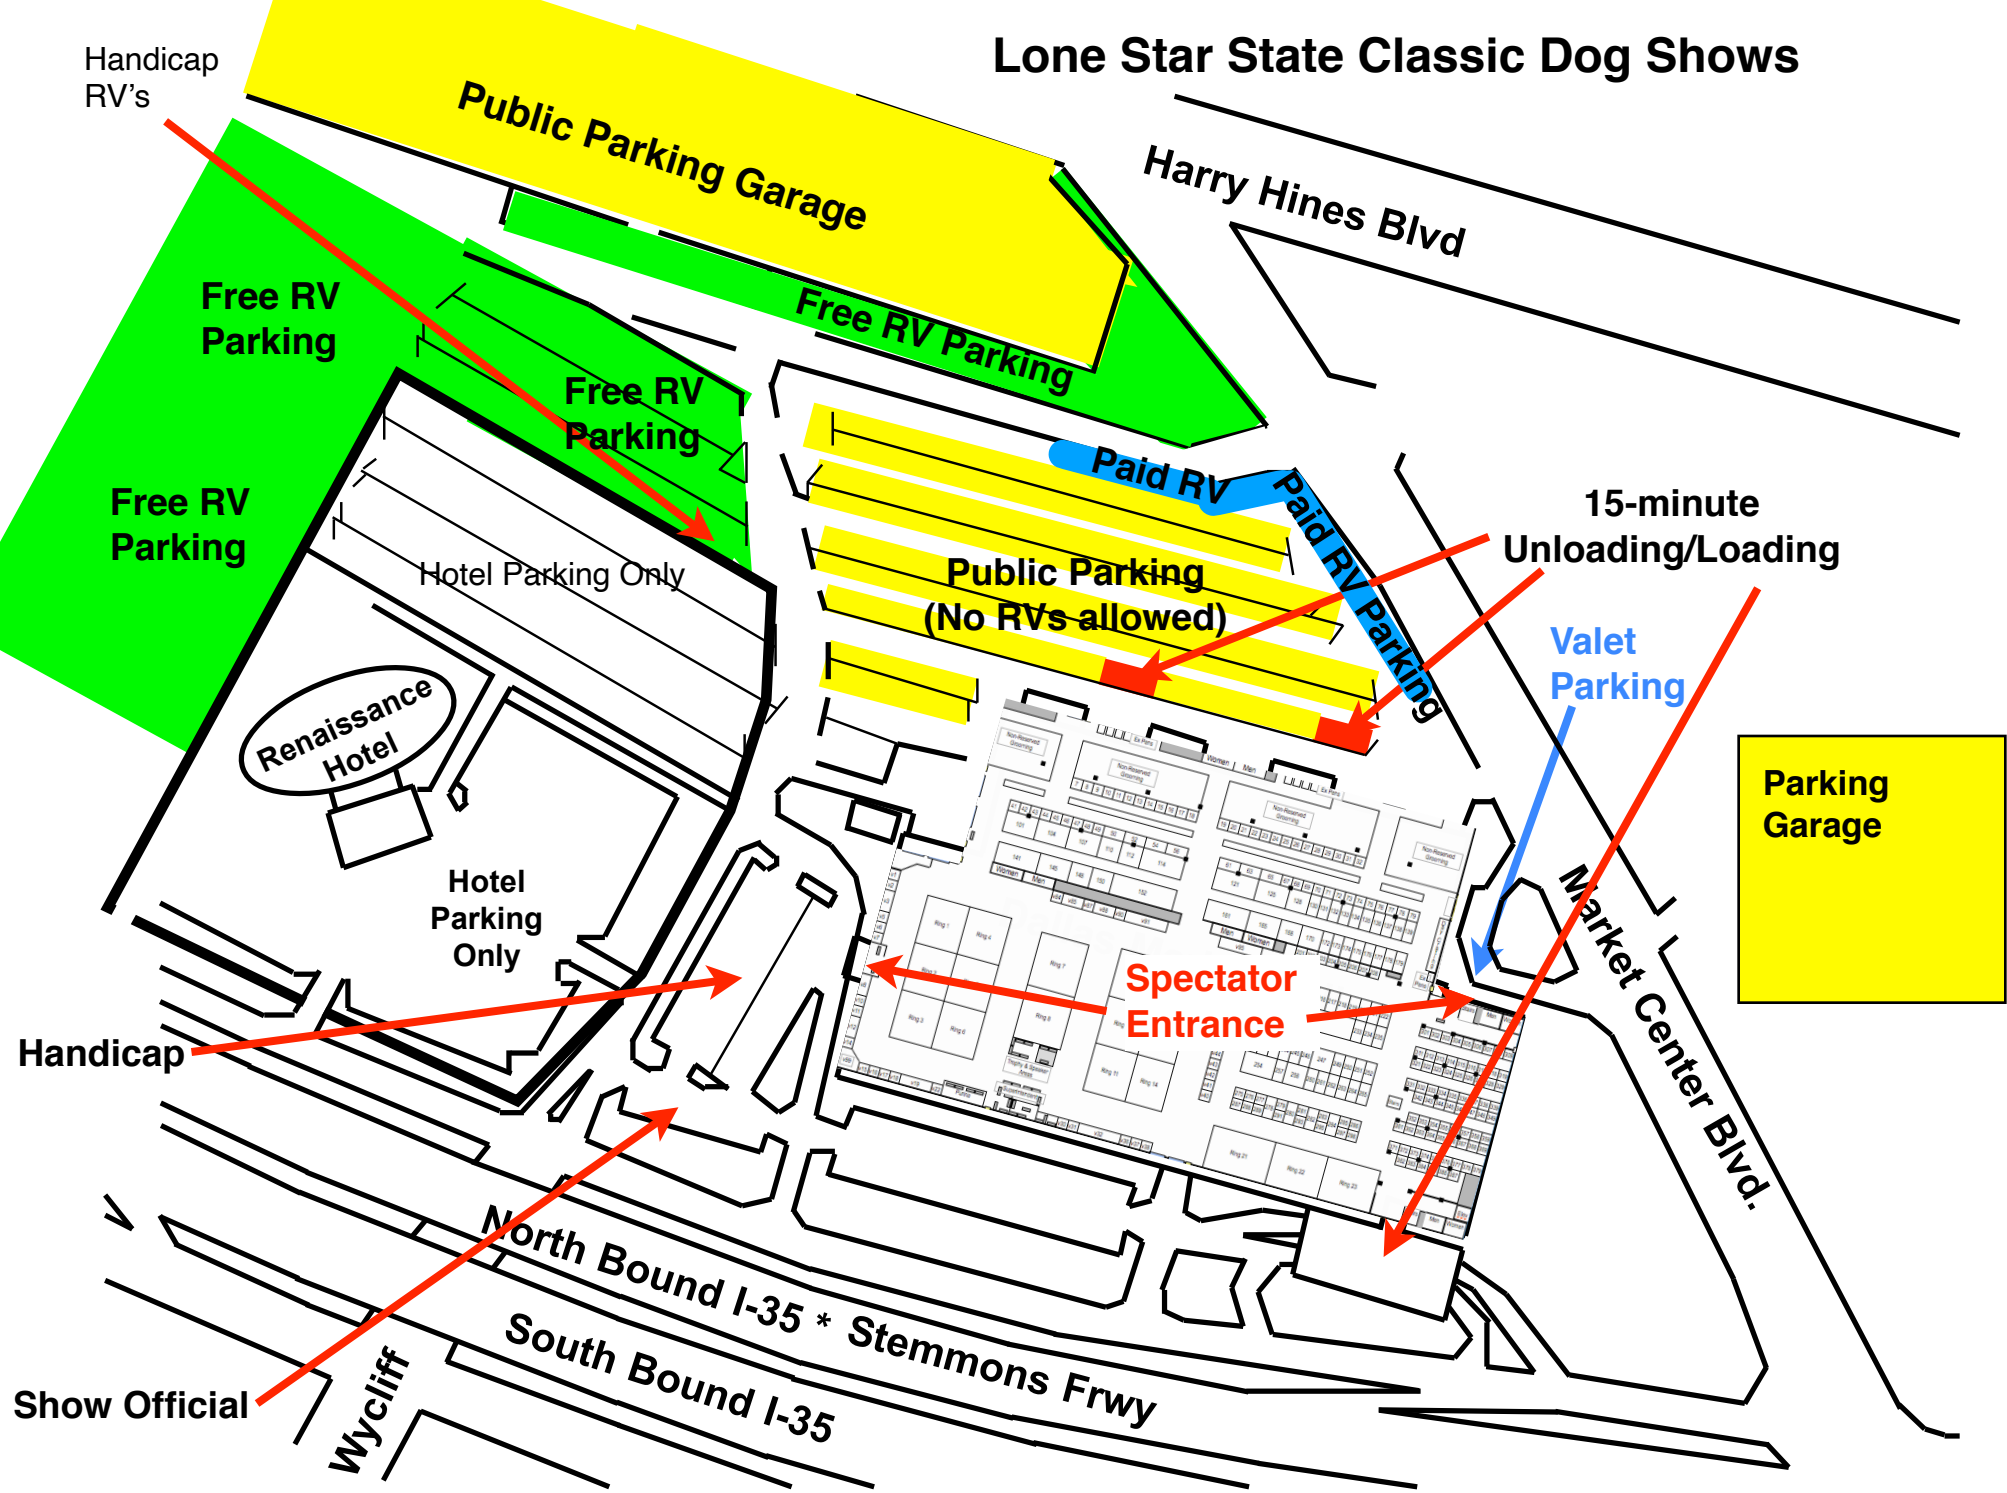

Lone Star State Classic Dog Shows

Handicap RV's

Public Parking Garage

Harry Hines Blvd

Free RV Parking

Free RV Parking

Free RV Parking

Paid RV

Paid RV Parking

15-minute Unloading/Loading

Valet Parking

Free RV Parking

Hotel Parking Only

Public Parking (No RVs allowed)

Renaissance Hotel

Hotel Parking Only

Parking Garage

Spectator Entrance

Market Center Blvd.

Handicap

North Bound I-35 * Stemmons Frwy

South Bound I-35

Show Official

Wycliff