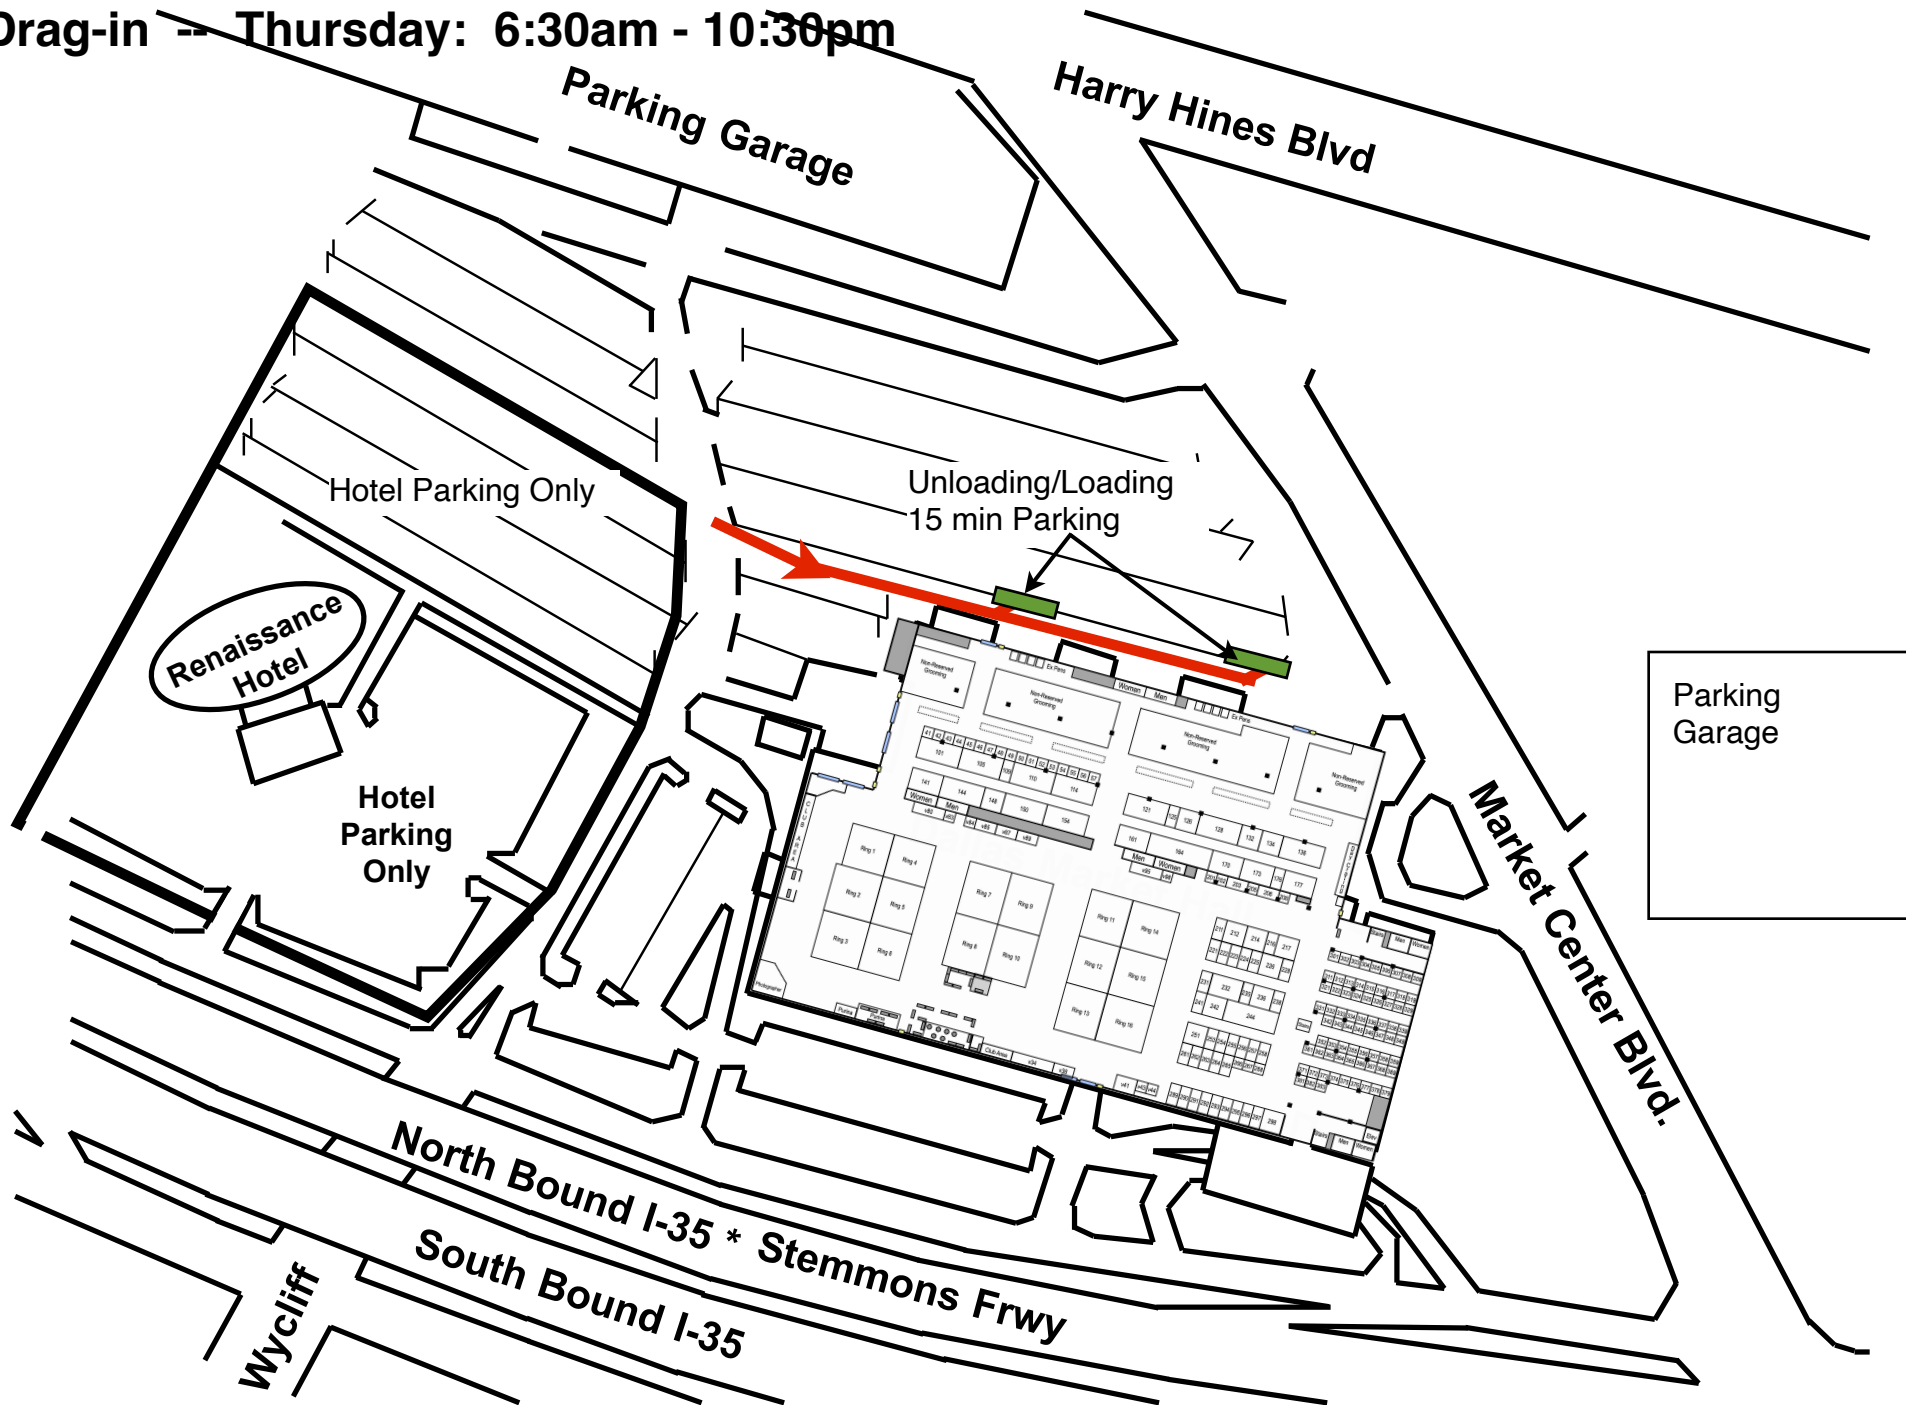

Reserve #1 - 199 & Non-Reserved Grooming:

Drag-in -- Thursday: 6:30am - 10:30pm

Lone Star State Classic Dog Shows