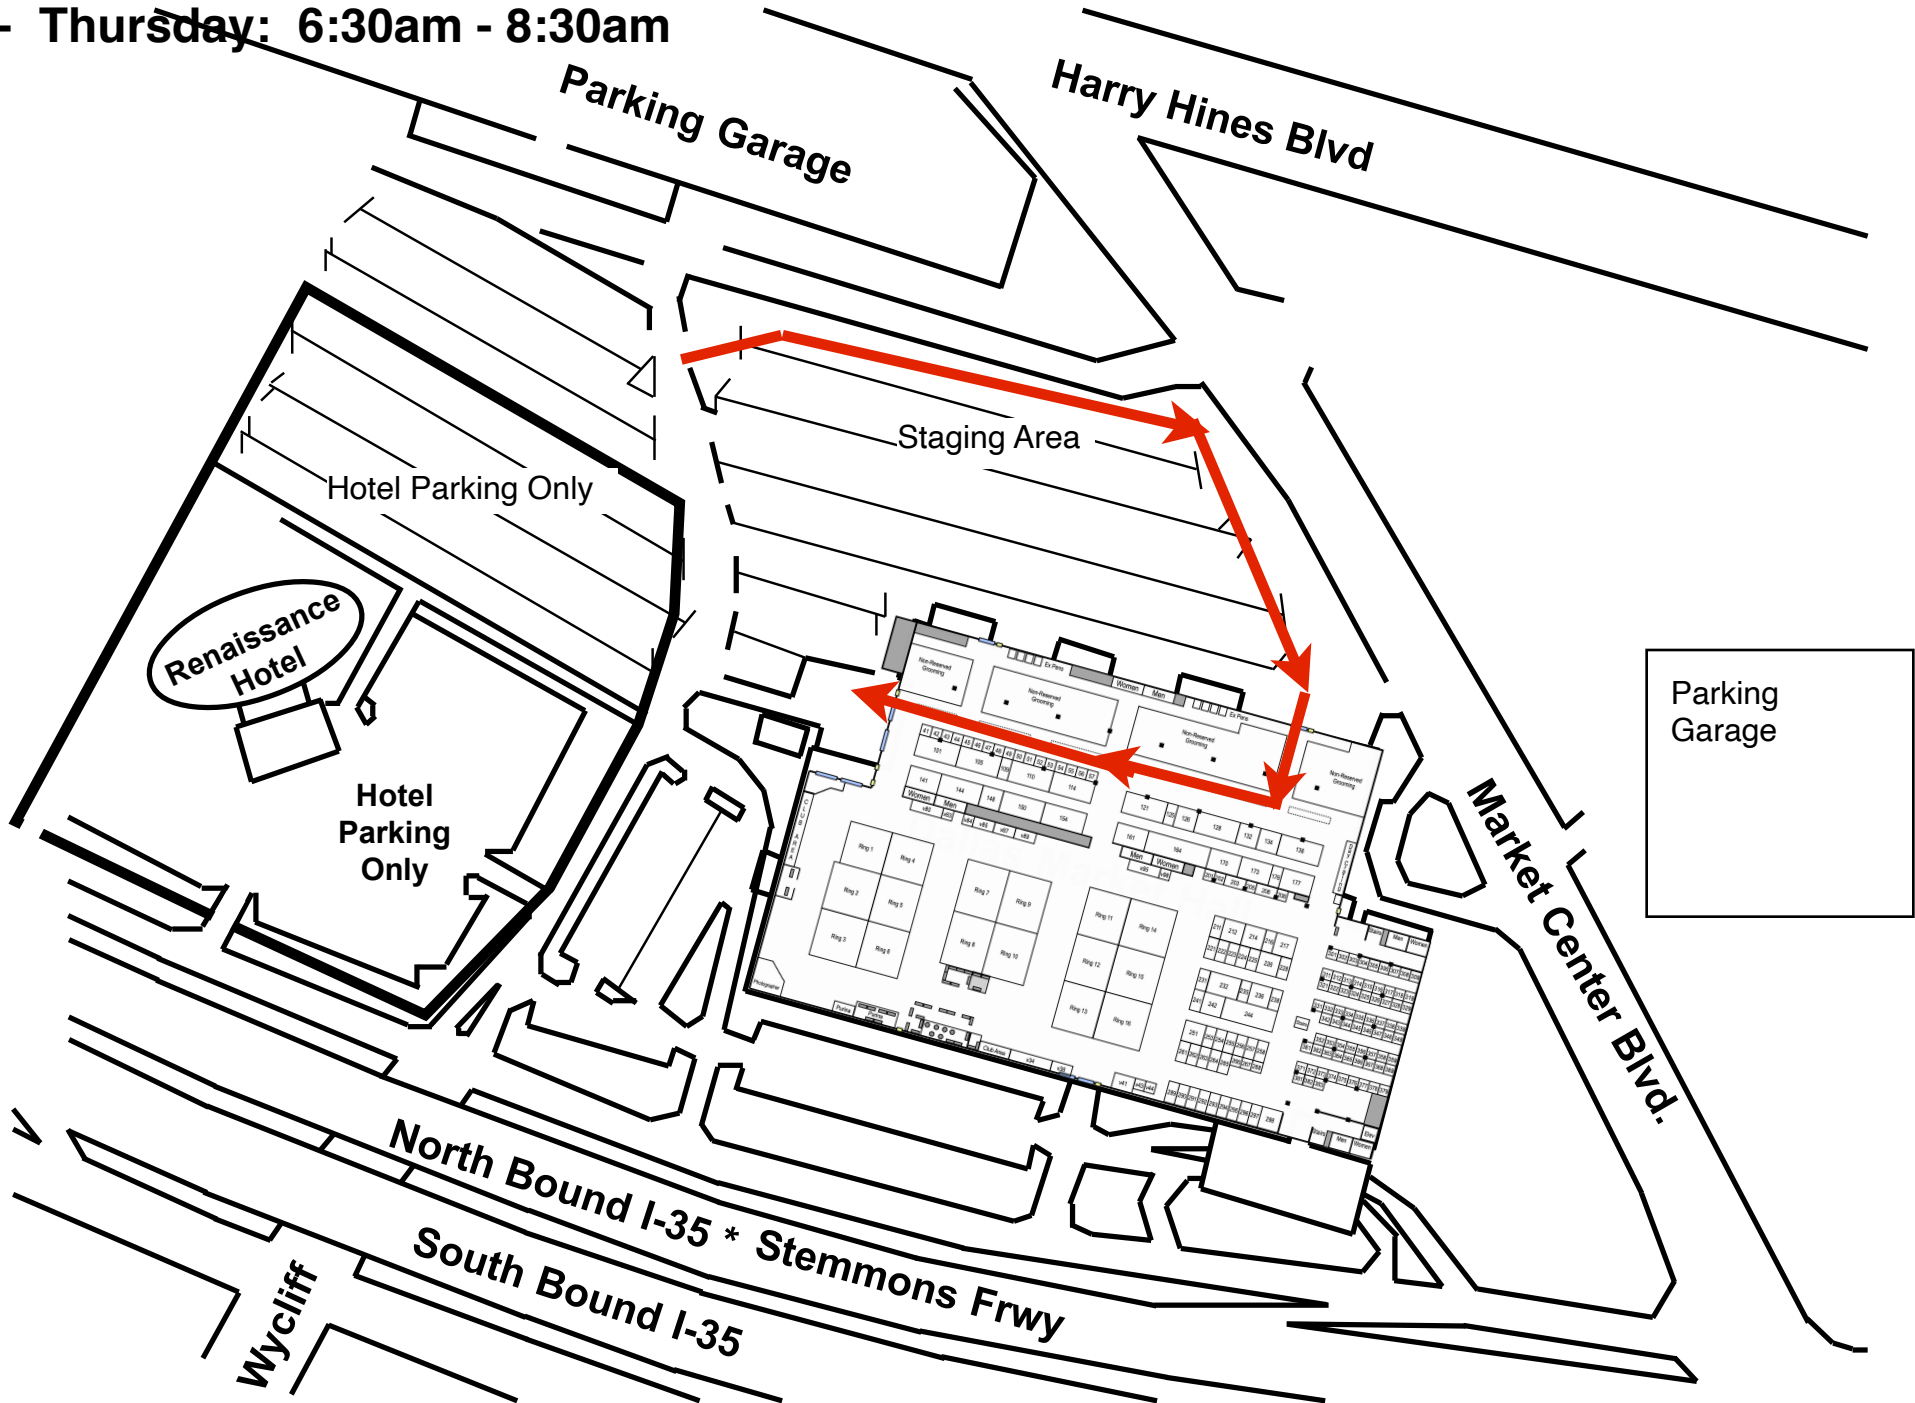

Reserved Grooming #1 - 199 & Non-Reserved Drive-in

-- Thursday: 6:30am - 8:30am

Lone Star State Classic Dog Shows