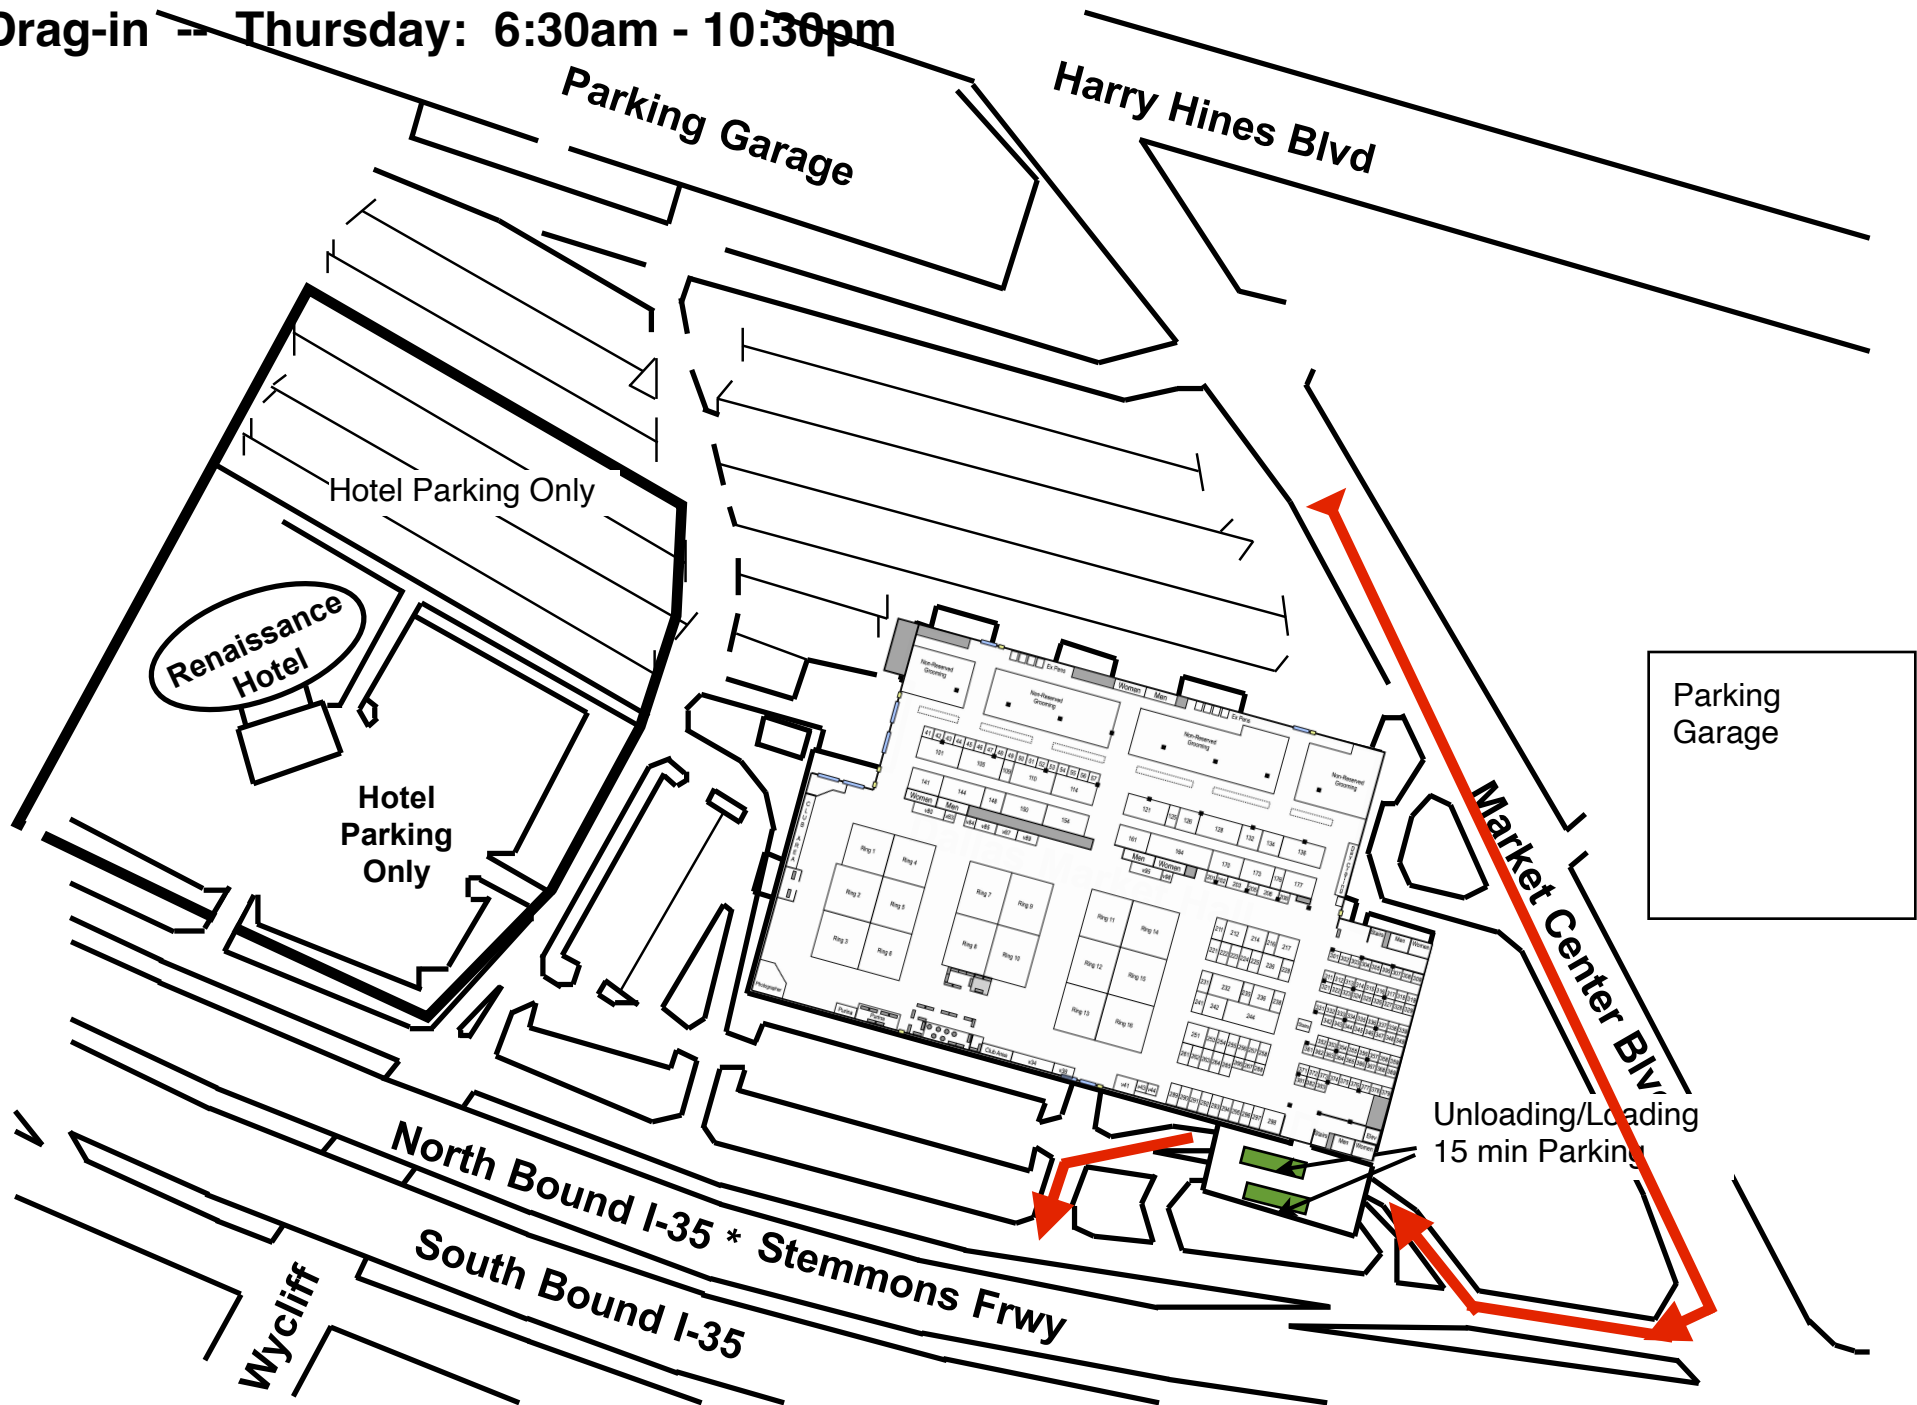

Reserve Grooming #200 - 399:

Drag-in -- Thursday: 6:30am - 10:30pm

Lone Star State Classic Dog Shows