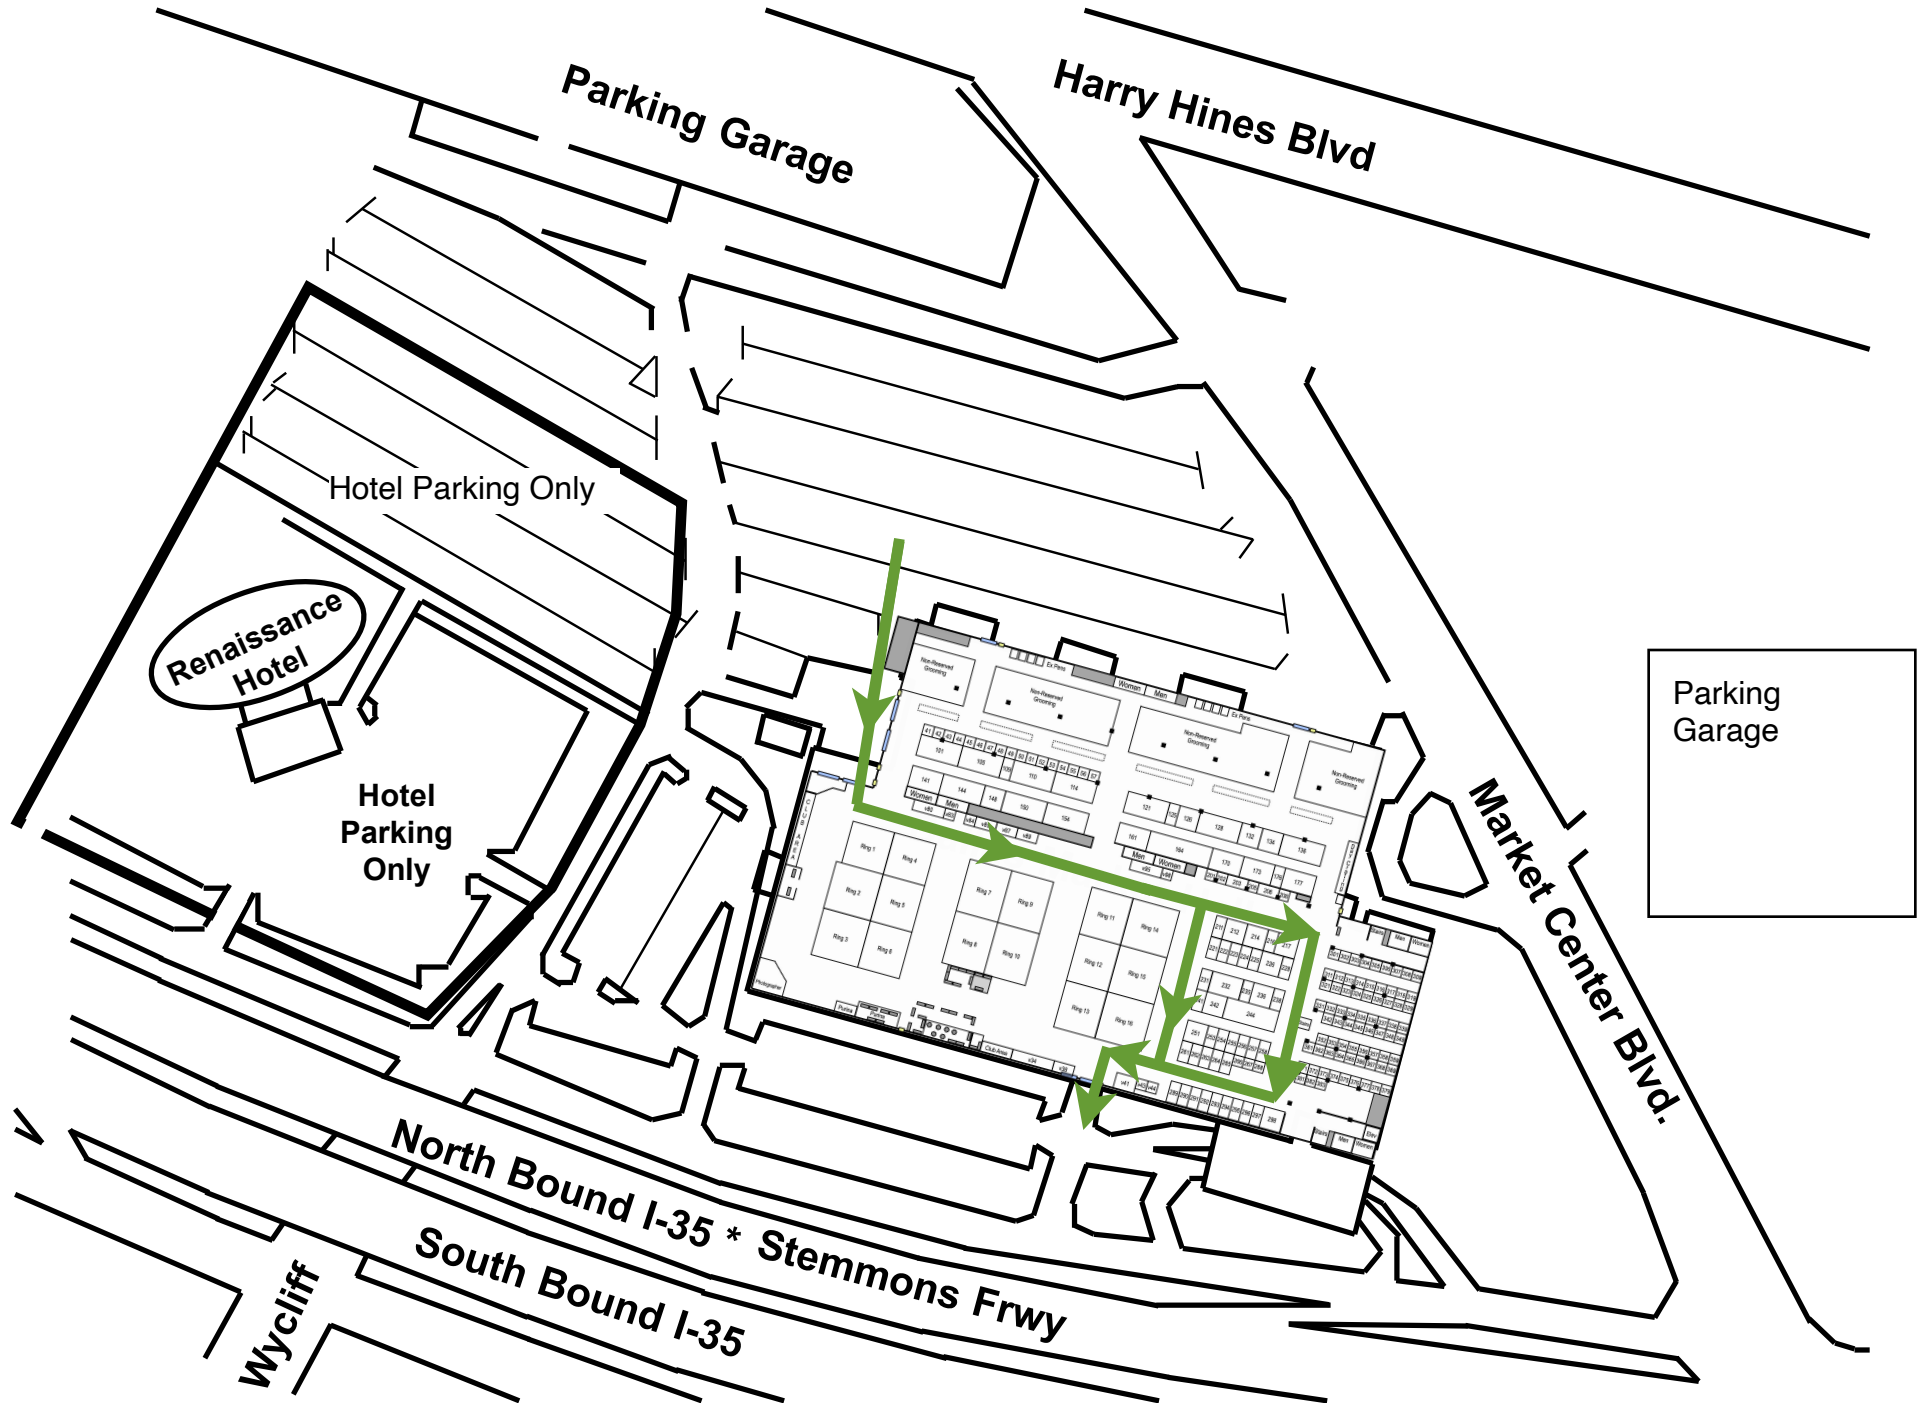

# Reserved Grooming #200 - 399 Drive-in -- Thursday: 6:30am - 8:30am

Lone Star State Classic Dog Shows