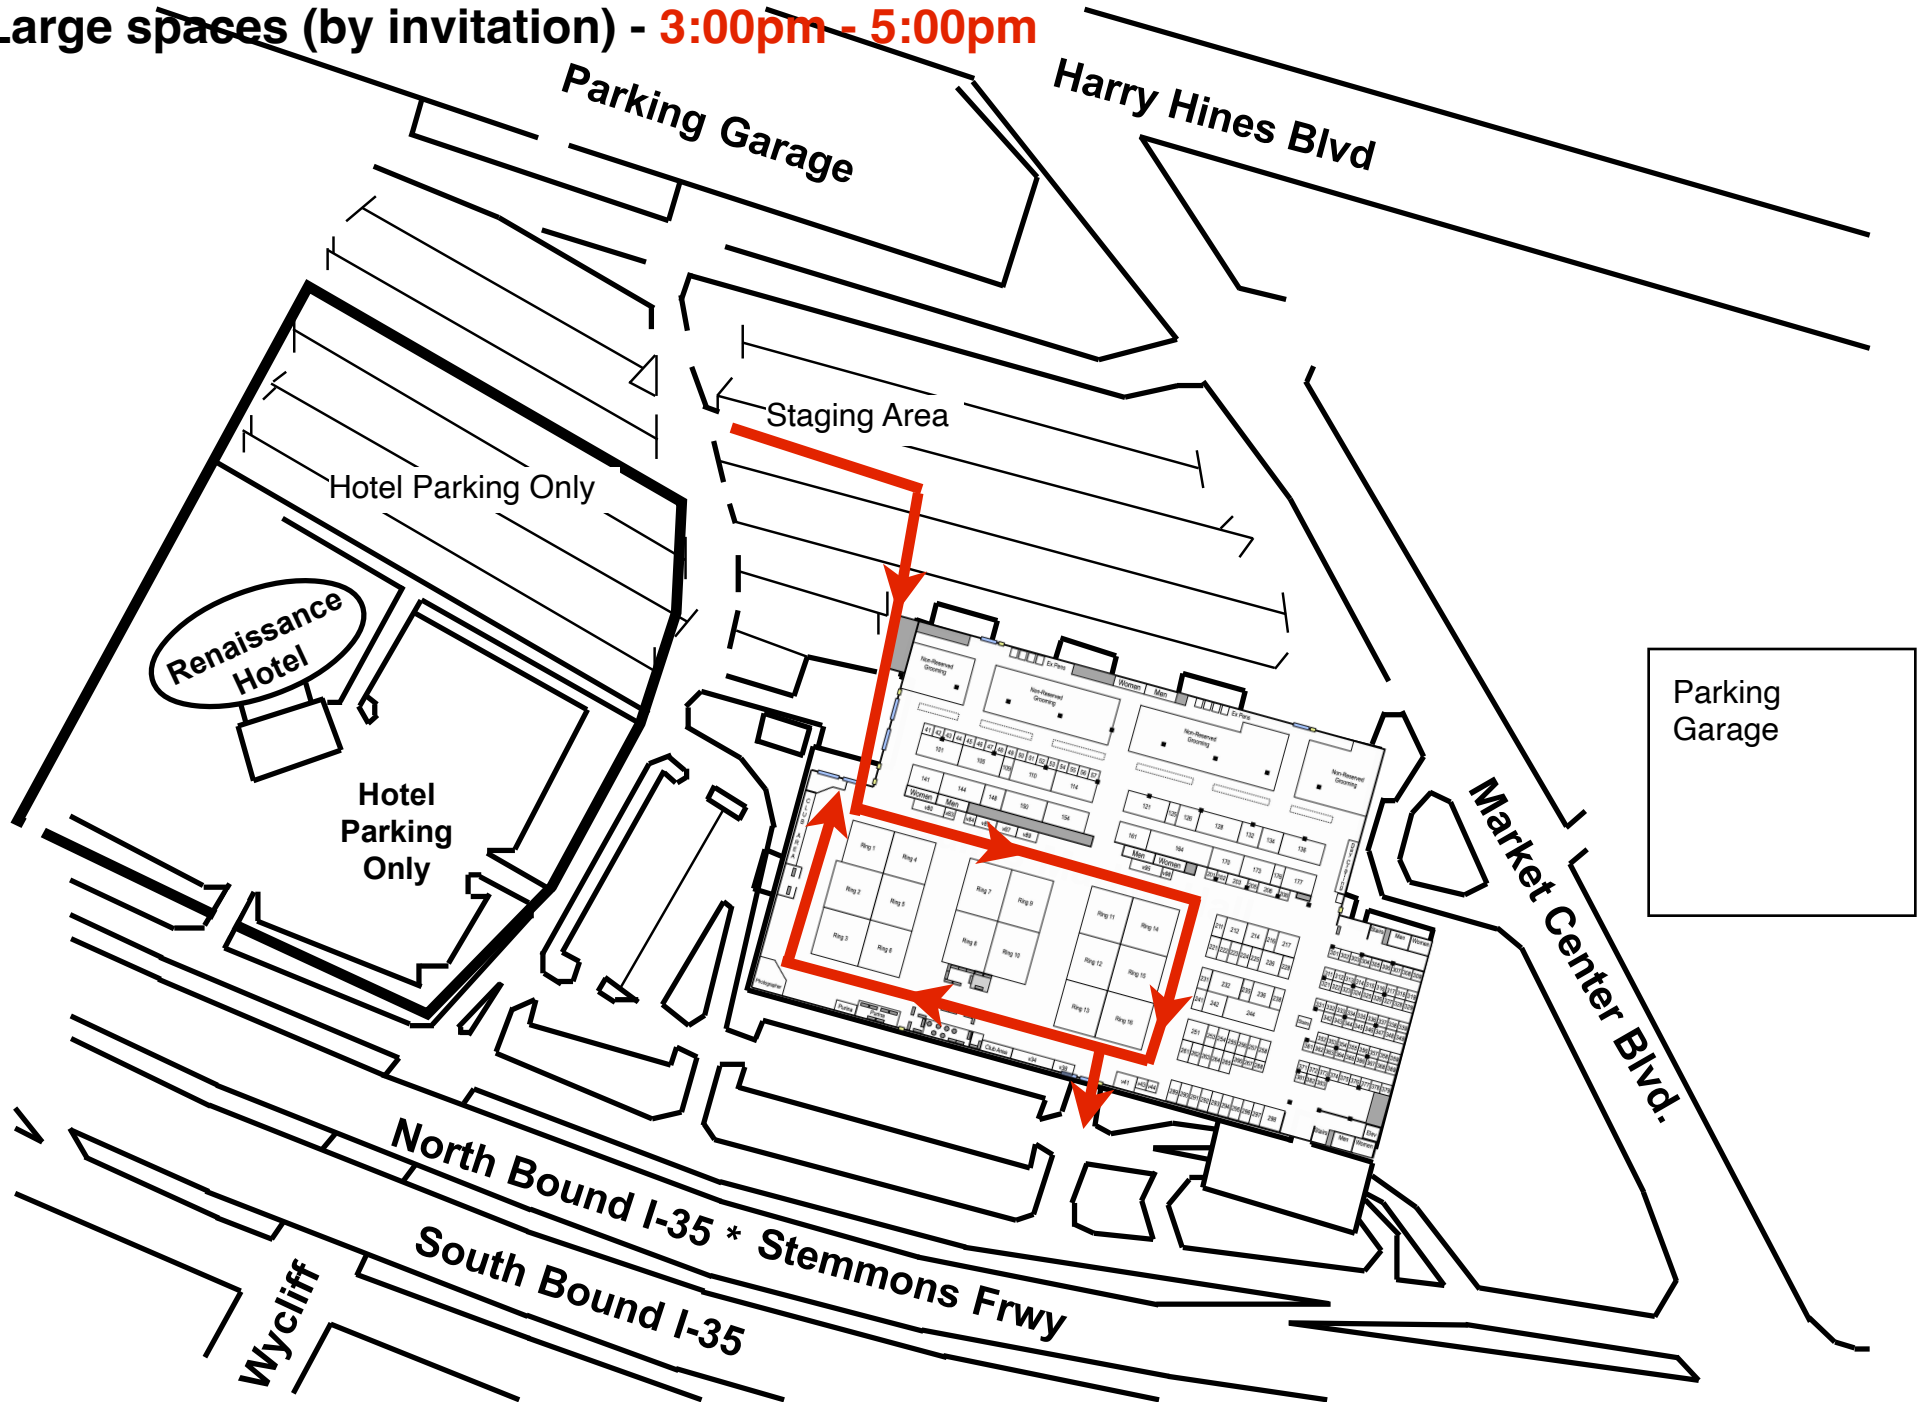

**Vendor Drive-in -- Wednesday:**

**Large spaces (by invitation) - 3:00pm - 5:00pm**

**Lone Star State Classic Dog Shows**