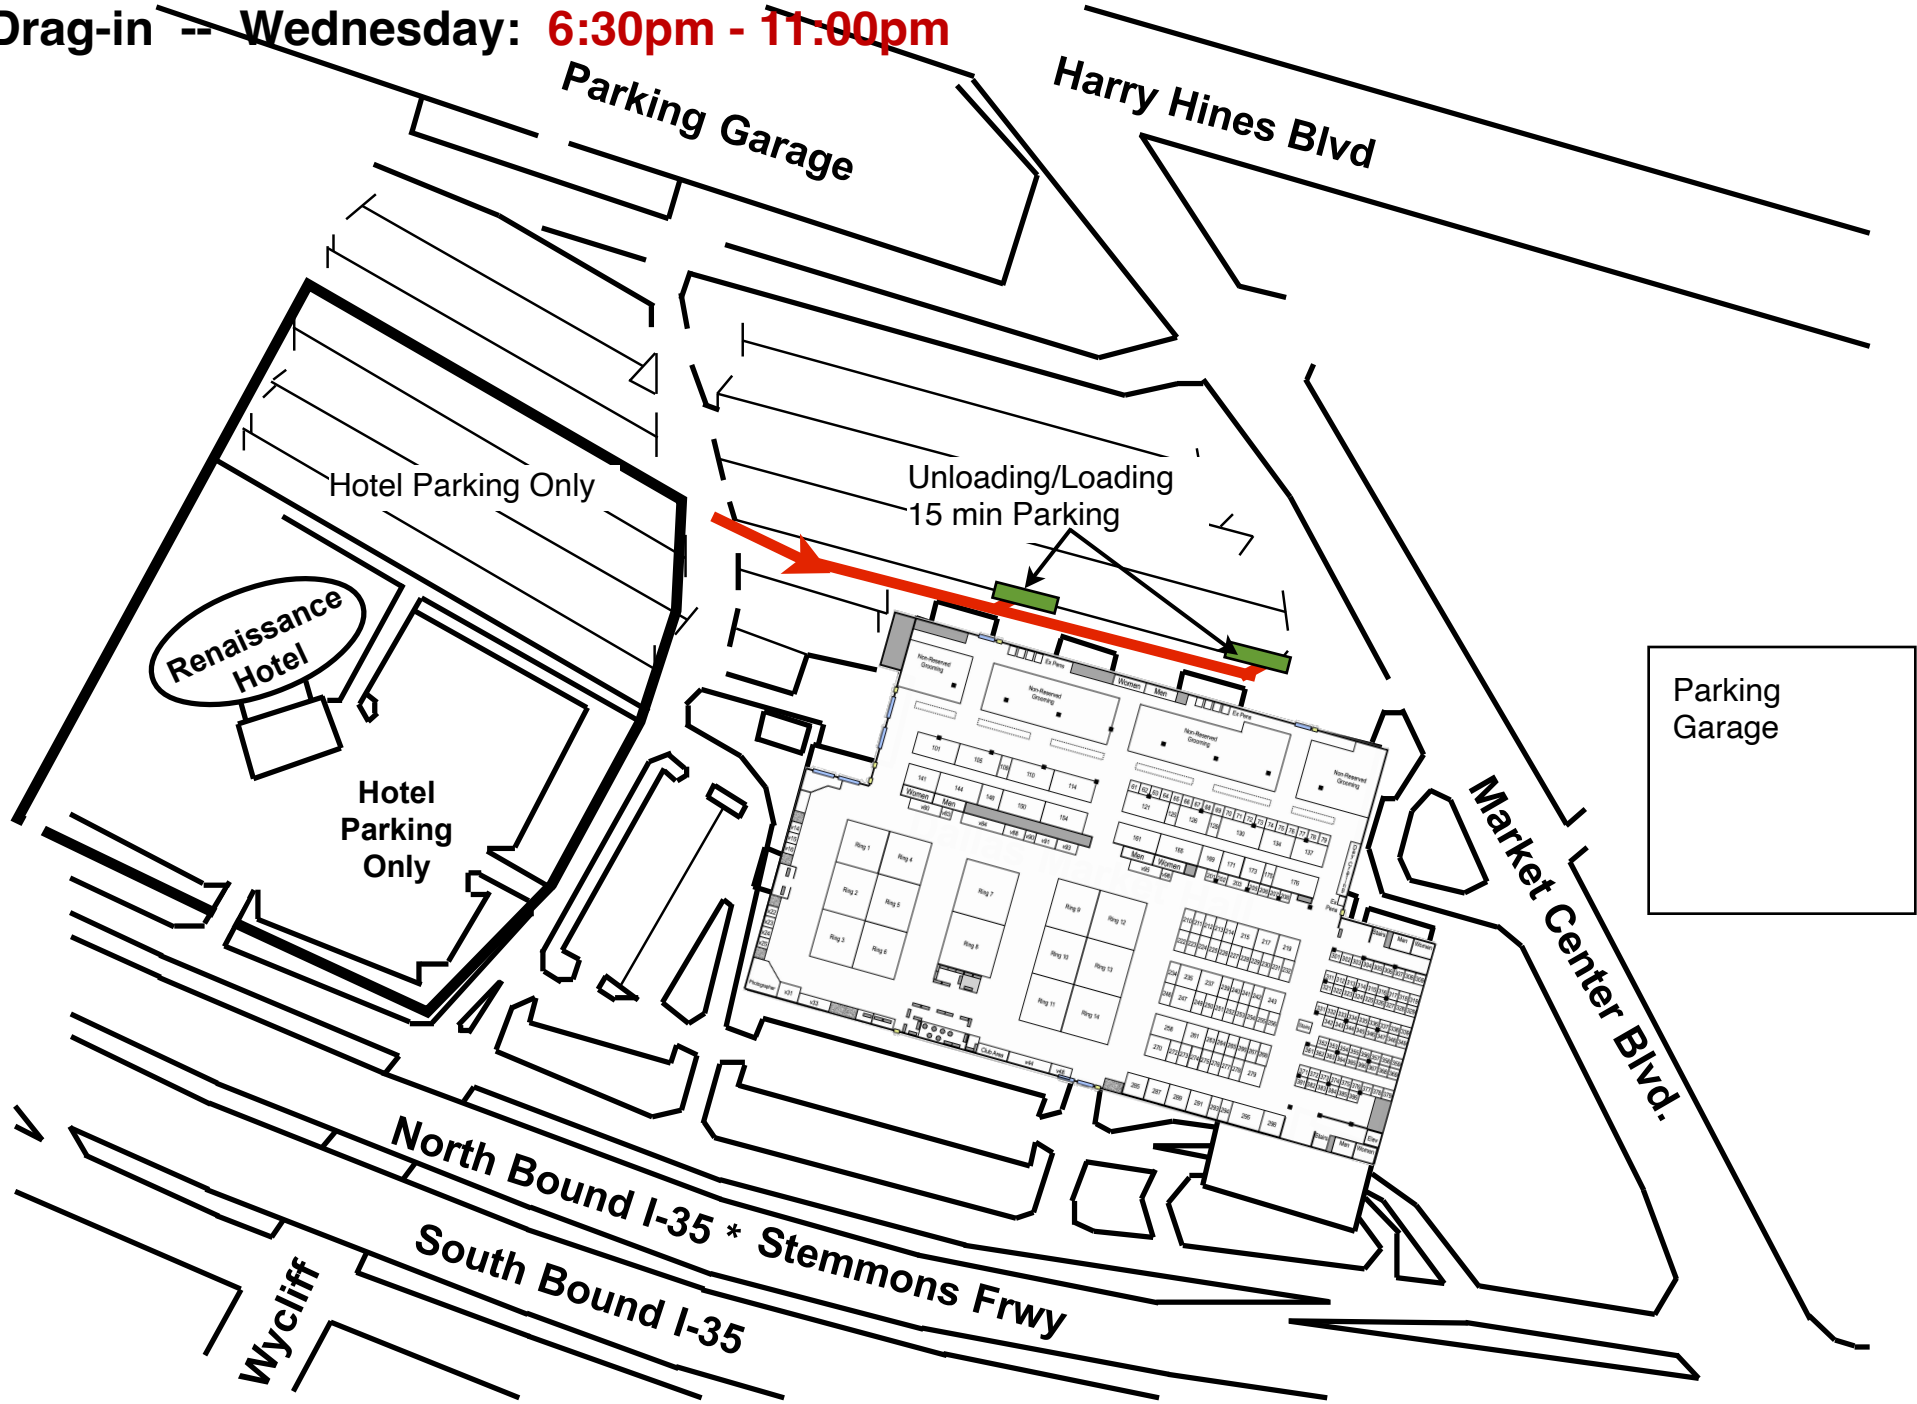

Reserve #1 - 199 & Non-Reserved Grooming:

Drag-in -- Wednesday: **6:30pm - 11:00pm**

Lone Star State Classic Dog Shows