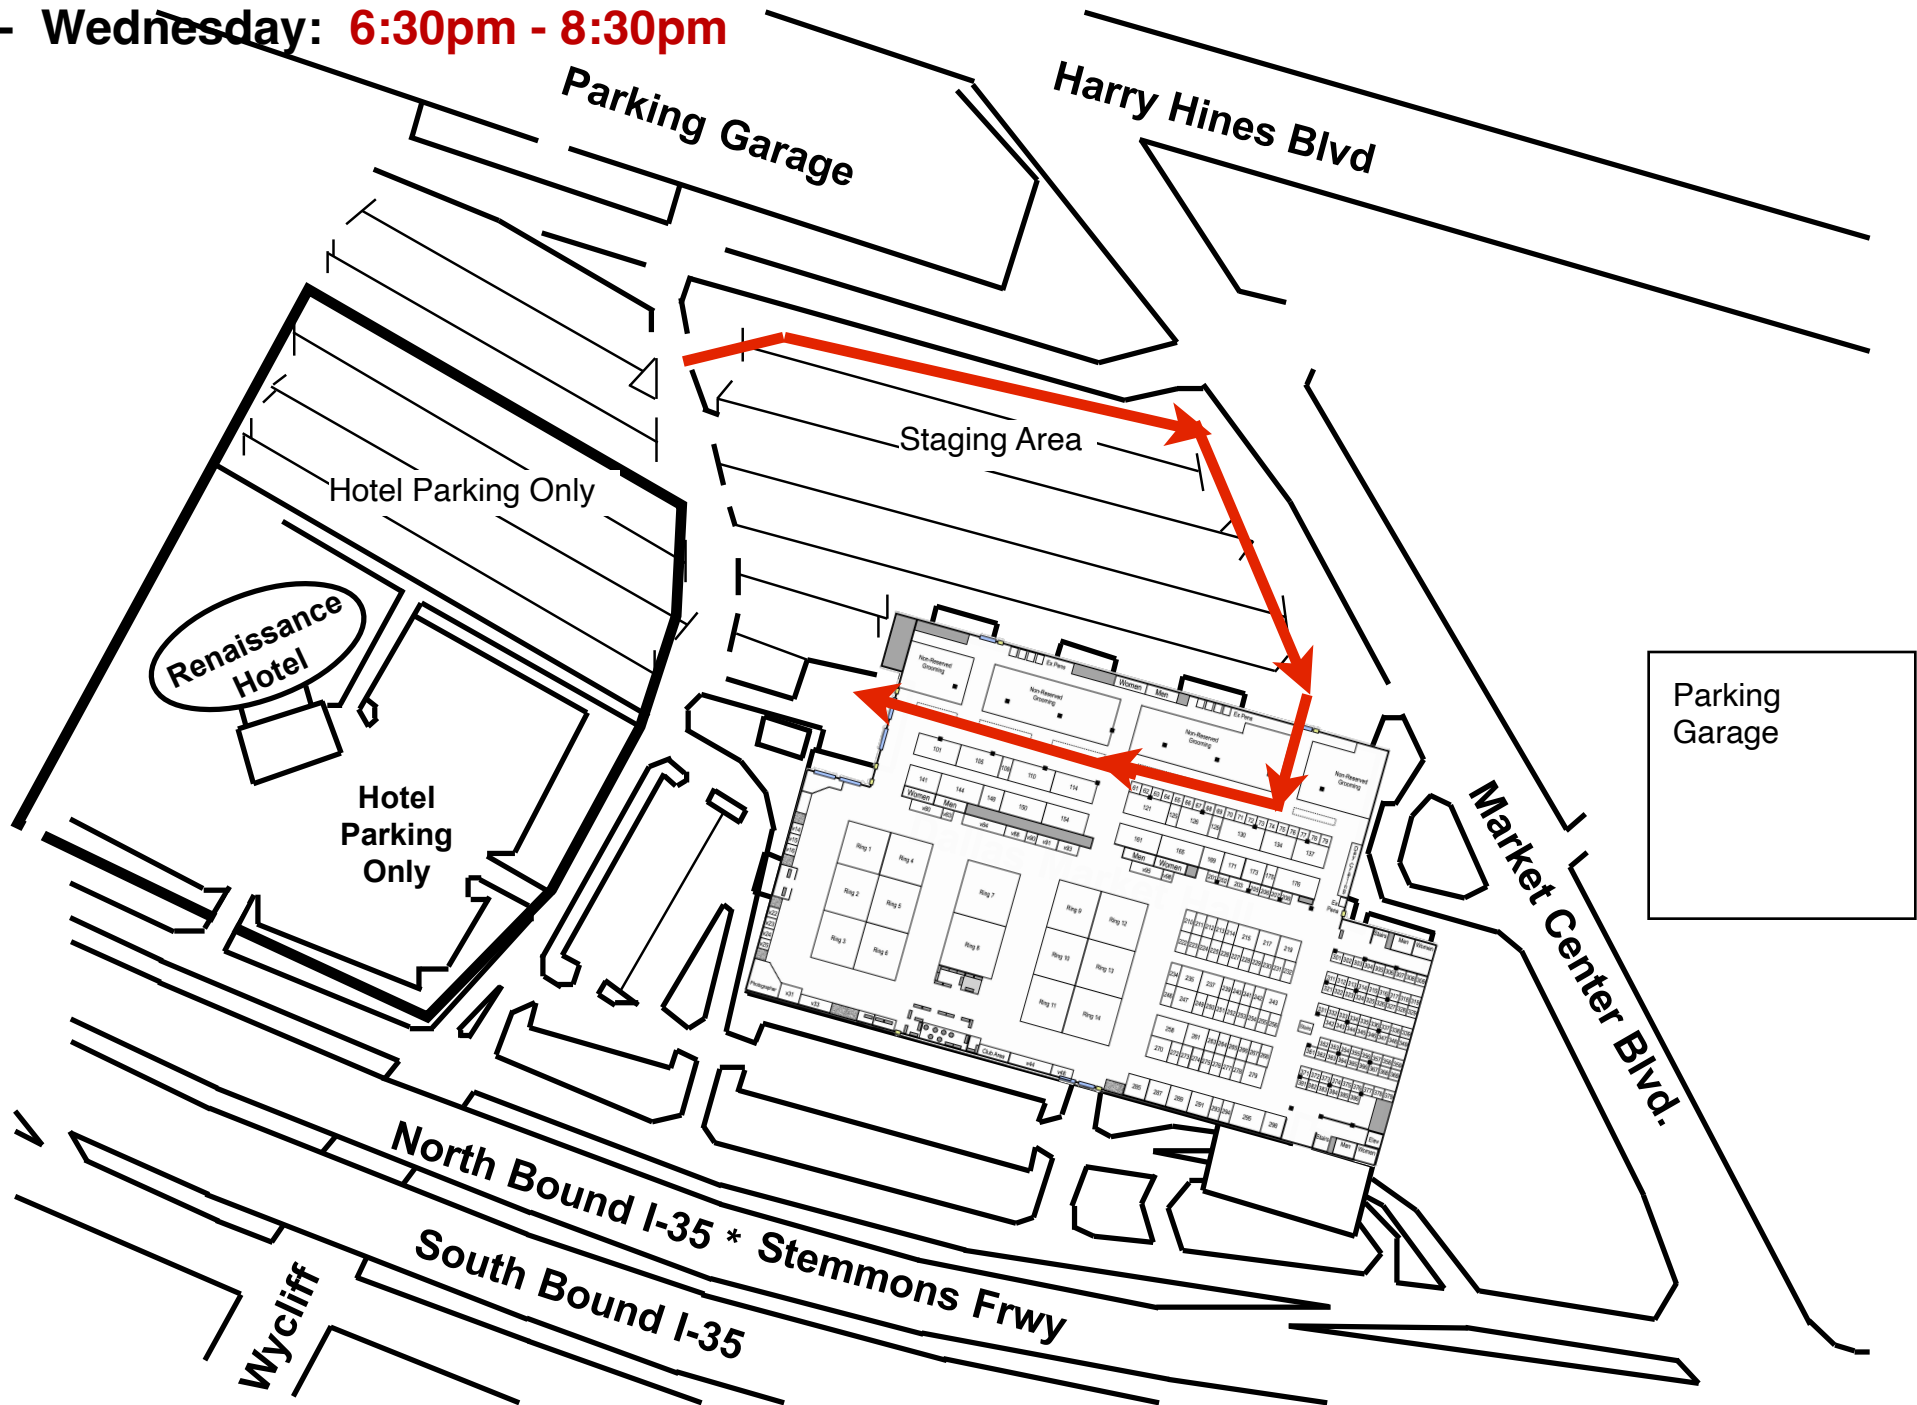

Reserved Grooming #1 - 199 & Non-Reserved Drive-in

-- Wednesday: **6:30pm - 8:30pm**

Lone Star State Classic Dog Shows