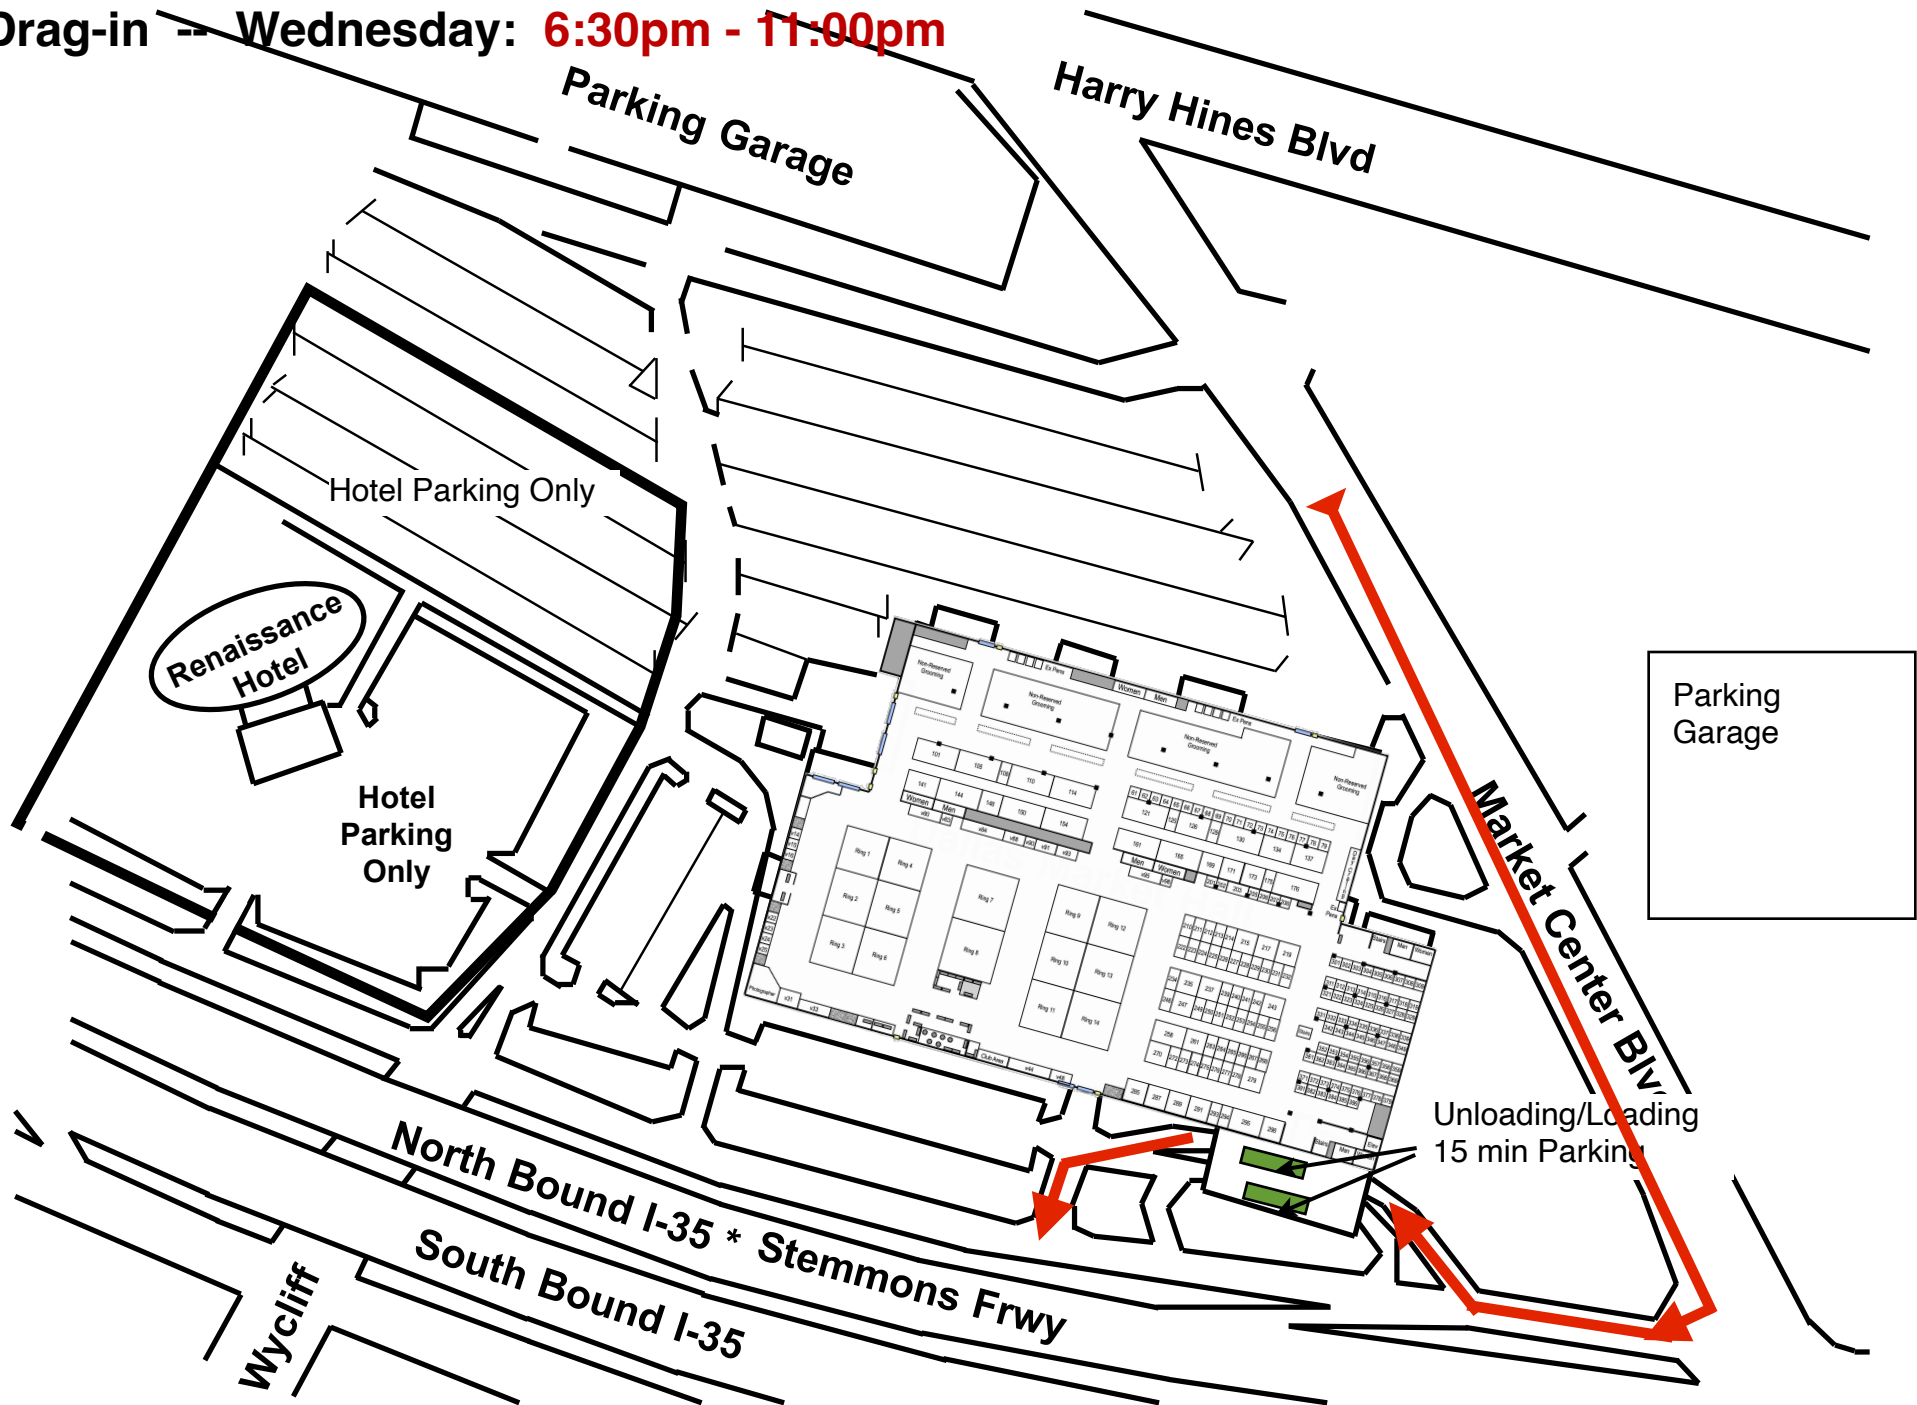

**Reserve Grooming #200 - 399:**

**Drag-in -- Wednesday: 6:30pm - 11:00pm**

**Lone Star State Classic Dog Shows**