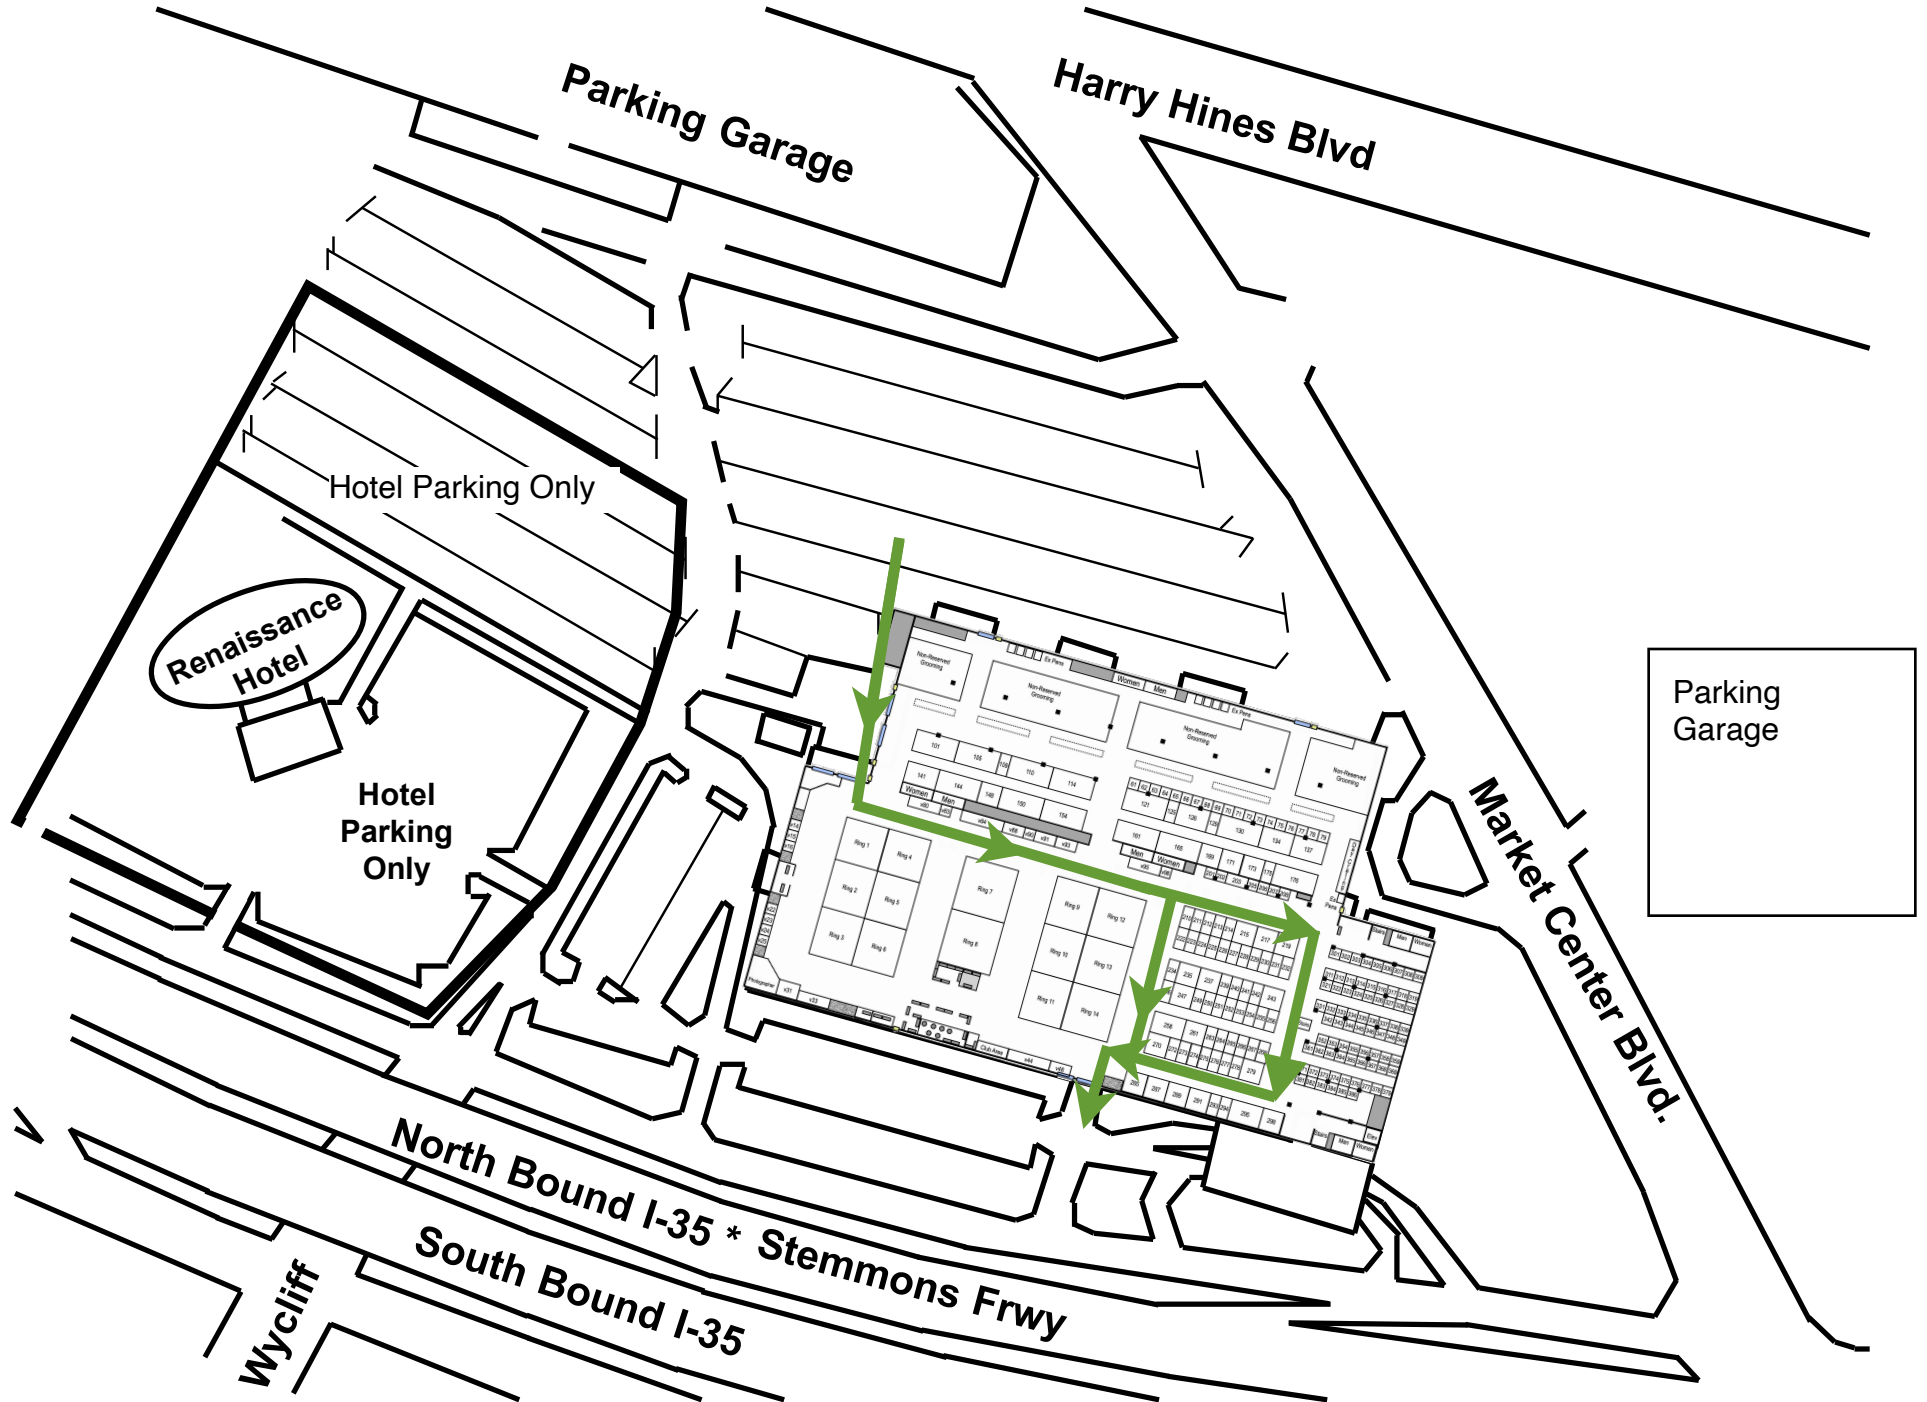

**Reserved Grooming #200 - 399 Drive-in -- Wednesday: 6:30pm - 8:30pm**

**Lone Star State Classic Dog Shows**