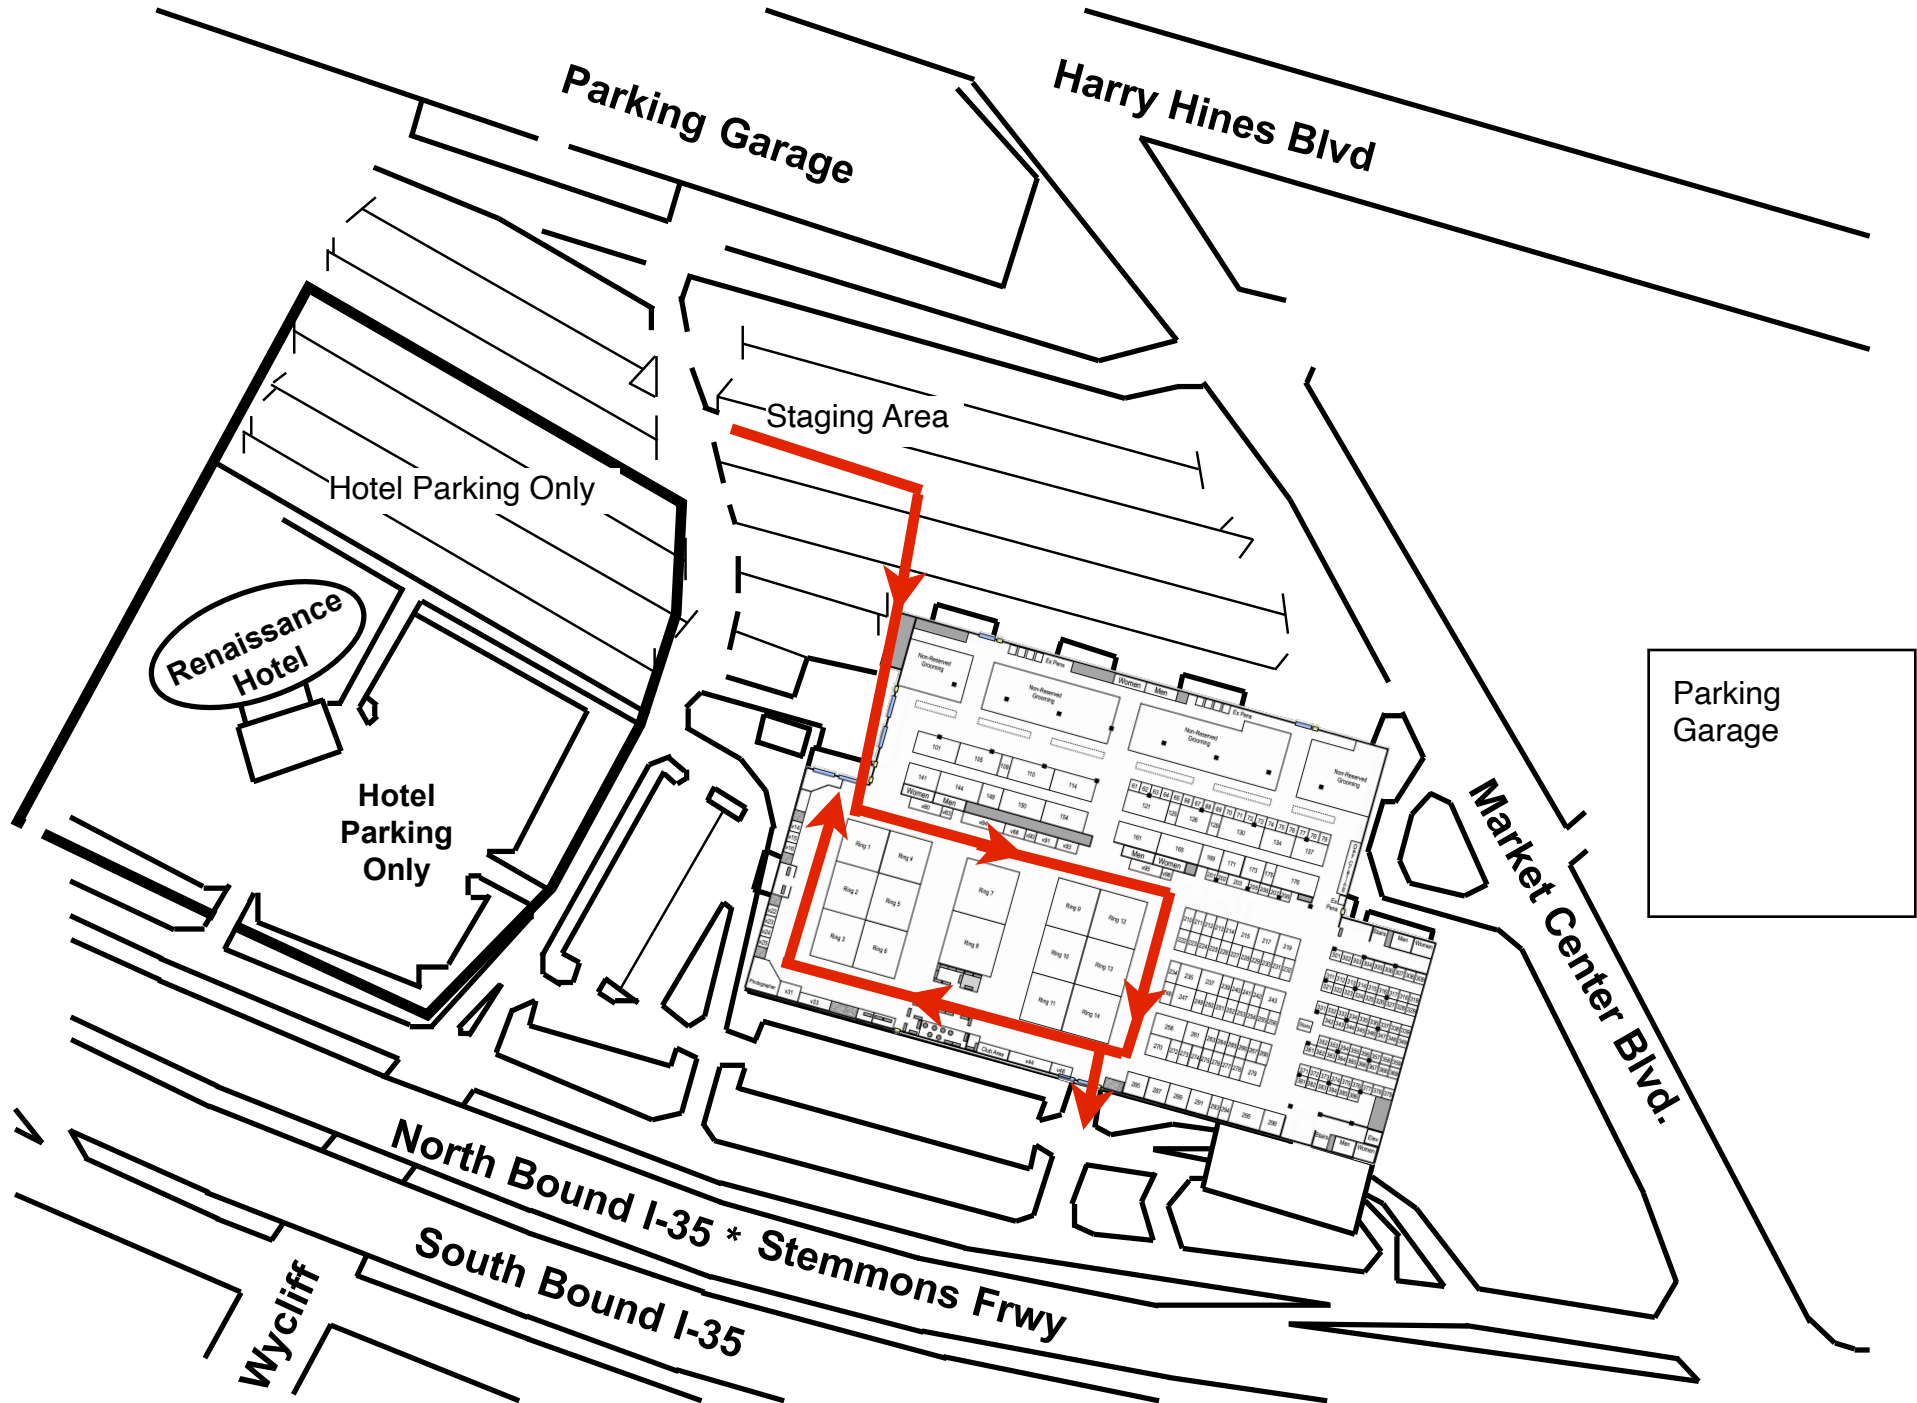

Vendor Drive-in -- Wednesday: 3:00pm - 5:00pm

Lone Star State Classic Dog Shows