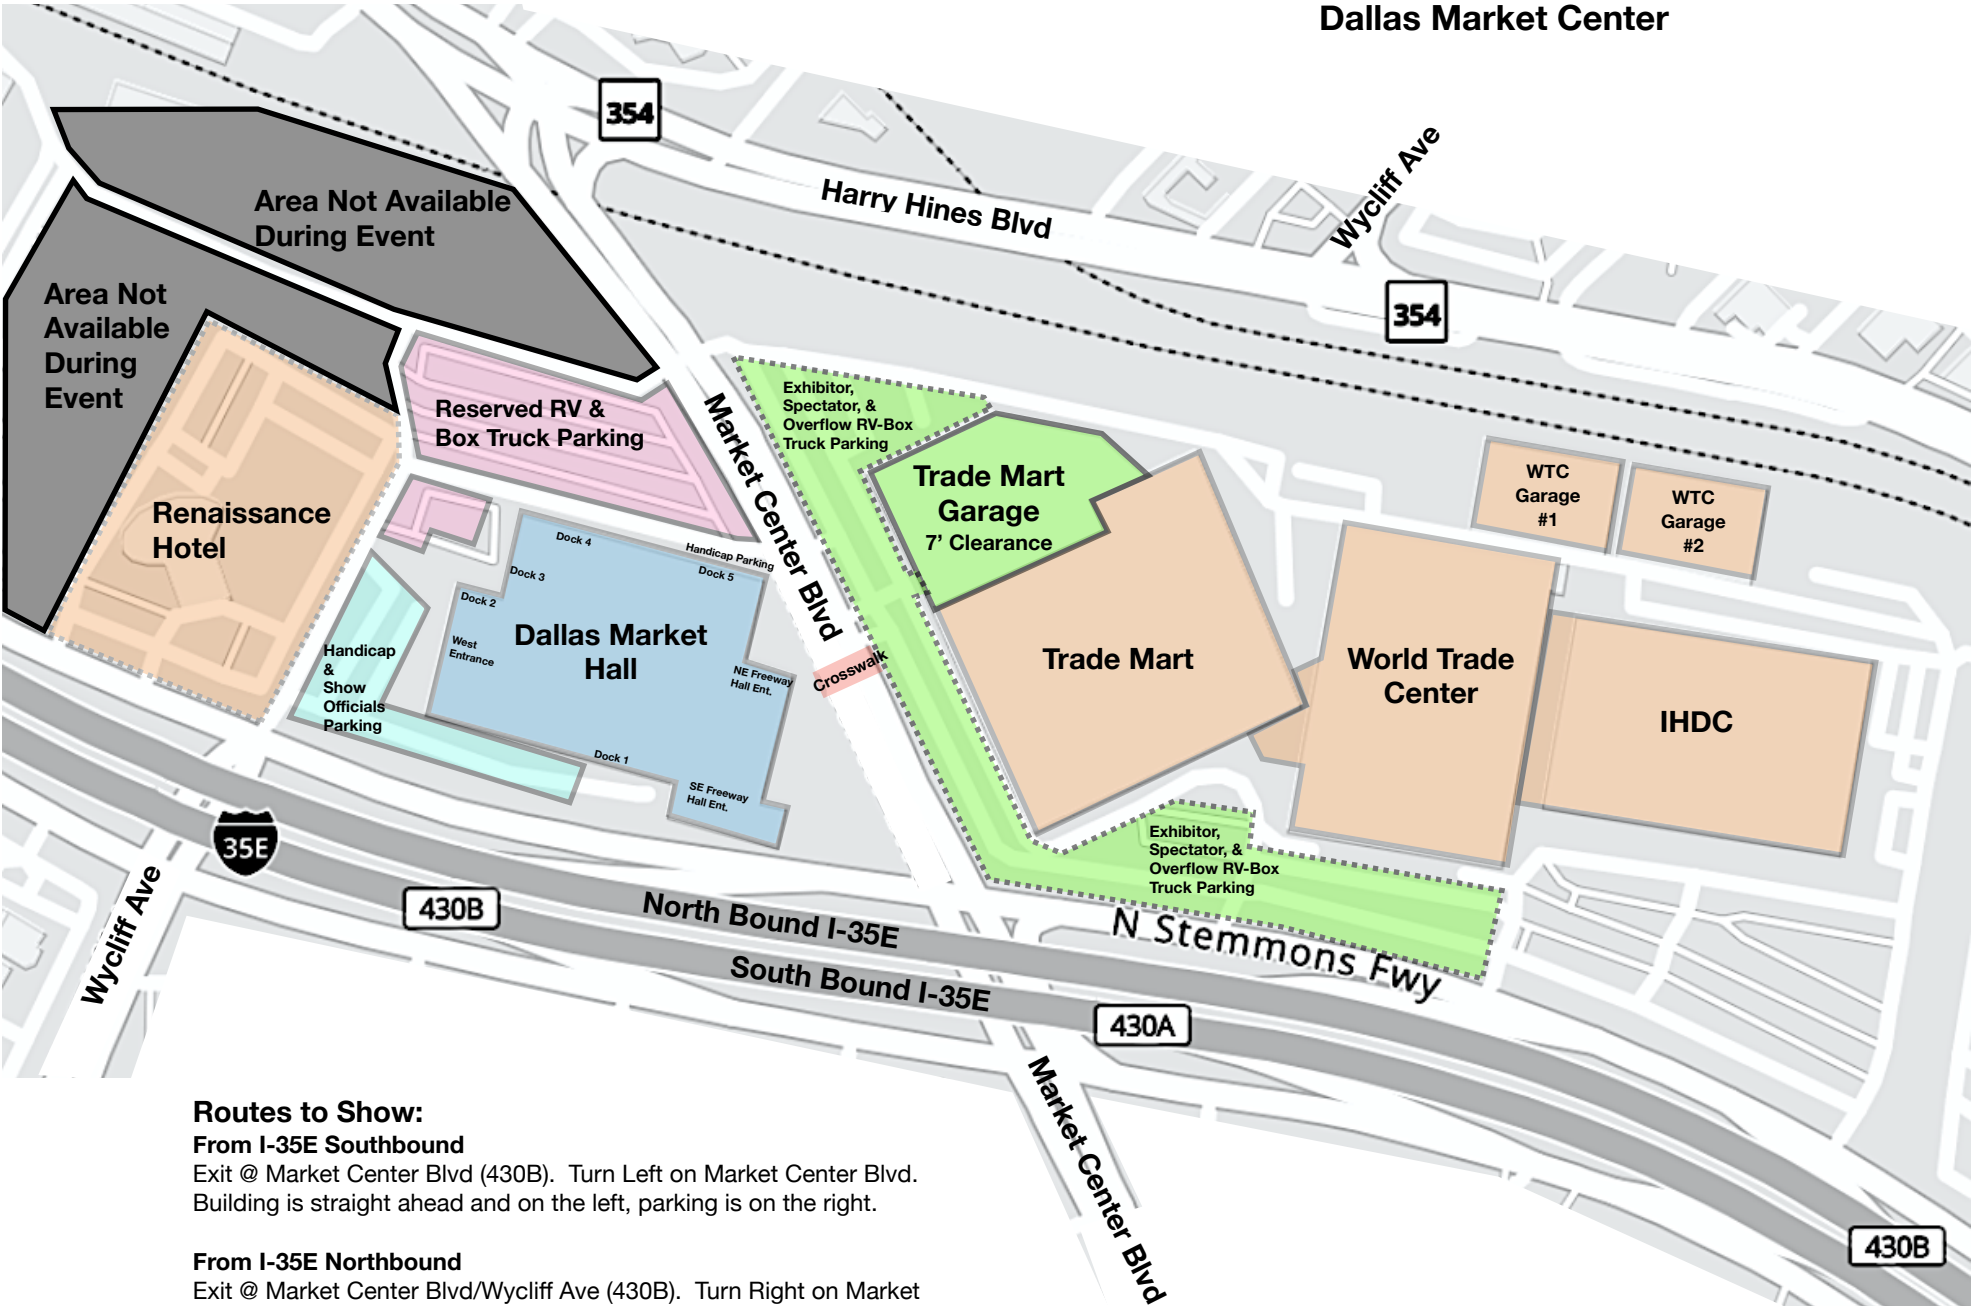

Dallas Market Center

Routes to Show:

From I-35E Southbound

Exit @ Market Center Blvd (430B). Turn Left on Market Center Blvd. Building is straight ahead and on the left, parking is on the right.

From I-35E Northbound

Exit @ Market Center Blvd/Wycliff Ave (430B). Turn Right on Market Center Blvd. Building is on the left, parking is on the right.